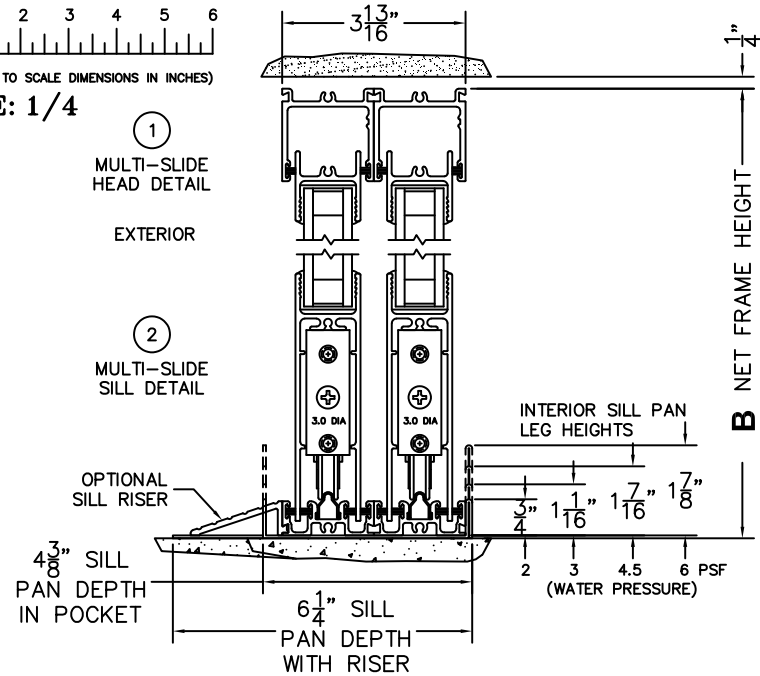

SILL PAN HEIGHT(INTERIOR LEG)
(3/4", 1-1/16", 1-7/16" OR 1-7/8")

CALCULATED VALUES (FLEETWOOD SUPPLIED)

C(POCKET WIDTH)

D(NET FRAME WIDTH)

NOTES:

(USE RULER TO SCALE DIMENSIONS IN INCHES)

SCALE: 1/4

*CAUTION: WHEN CONSTRUCTING POCKET NOTE THAT DAYLIGHT WIDTH DOES NOT INCLUDE 1" SET BACK FOR POST INTERLOCKER.