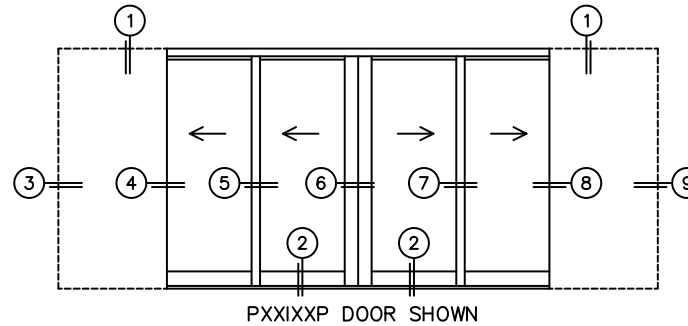

SILL PAN HEIGHT(INTERIOR LEG)
(3/4", 1-1/16", 1-7/16" OR 1-7/8")

CALCULATED VALUES (FLEETWOOD SUPPLIED)

C(POCKET WIDTH)

D(NET FRAME WIDTH)

NOTES:

(USE RULER TO SCALE DIMENSIONS IN INCHES)

SCALE: 1/4

*CAUTION: WHEN CONSTRUCTING POCKET NOTE THAT DAYLIGHT WIDTH DOES NOT INCLUDE 1" SET BACK FOR POST INTERLOCKER.