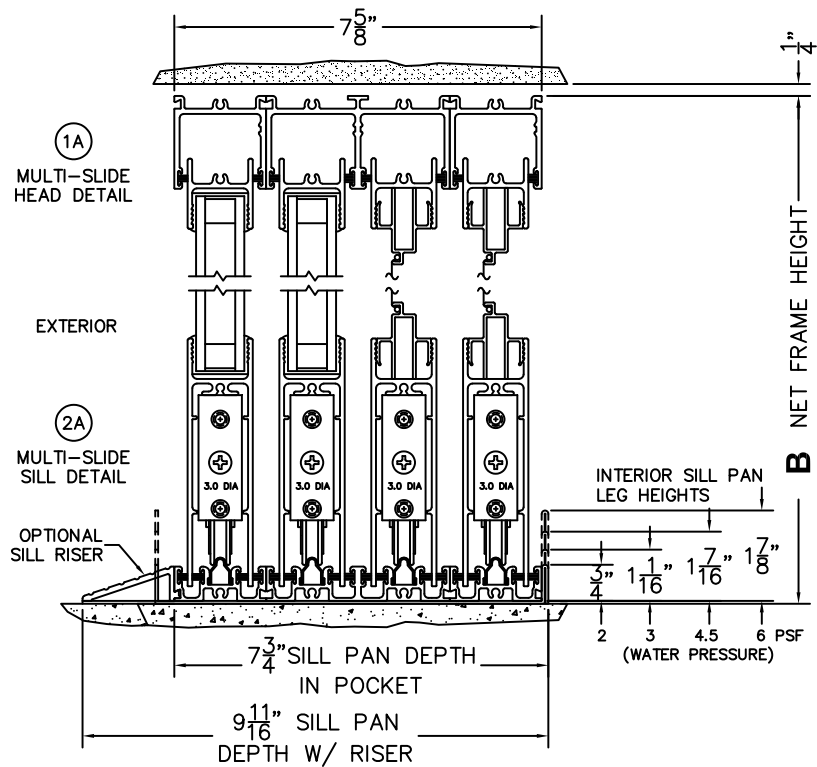

CALCULATED VALUES (FLEETWOOD SUPPLIED)

C(POCKET WIDTH)

D(NET FRAME WIDTH)

NOTES:

(USE RULER TO SCALE DIMENSIONS IN INCHES)

SCALE: 1/4

NORWOOD 3070EX M/S
PXXIXP STANDARD CONFIGURATION
WITH SCREENS

ORDER NO.:

ITEM NO.:

(USE RULER TO SCALE DIMENSIONS IN INCHES)

SCALE: 1/4

③
POCKET
JAMB

④
POCKET
INTERLOCKERS

⑤
INTERLOCKERS

⑥
MEETING STILES

⑦
POCKET
INTERLOCKERS

⑧
POCKET
JAMB

*CAUTION: WHEN CONSTRUCTING POCKET NOTE THAT DAYLIGHT WIDTH DOES NOT INCLUDE 1" SET BACK FOR POST INTERLOCKER.