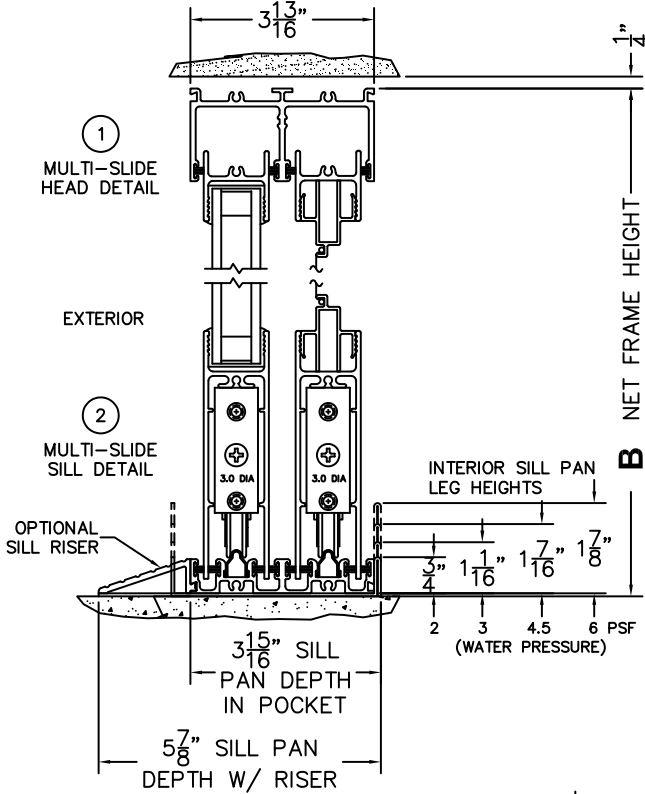

CALCULATED VALUES (FLEETWOOD SUPPLIED)

C(POCKET WIDTH)

D(NET FRAME WIDTH)

NOTES:

(USE RULER TO SCALE DIMENSIONS IN INCHES)

SCALE: 1/4

NORWOOD 3070EX M/S
PXXIXP STANDARD CONFIGURATION
WITH SCREENS

ORDER NO.:

ITEM NO.:

(USE RULER TO SCALE DIMENSIONS IN INCHES)

SCALE: 1/4

③
POCKET
JAMB

④
POCKET
INTERLOCKERS

⑤
INTERLOCKERS

⑥
MEETING STILES

⑦
POCKET
INTERLOCKERS

⑧
POCKET
JAMB

*CAUTION: WHEN CONSTRUCTING POCKET NOTE THAT DAYLIGHT WIDTH DOES NOT INCLUDE 1" SET BACK FOR POST INTERLOCKER.