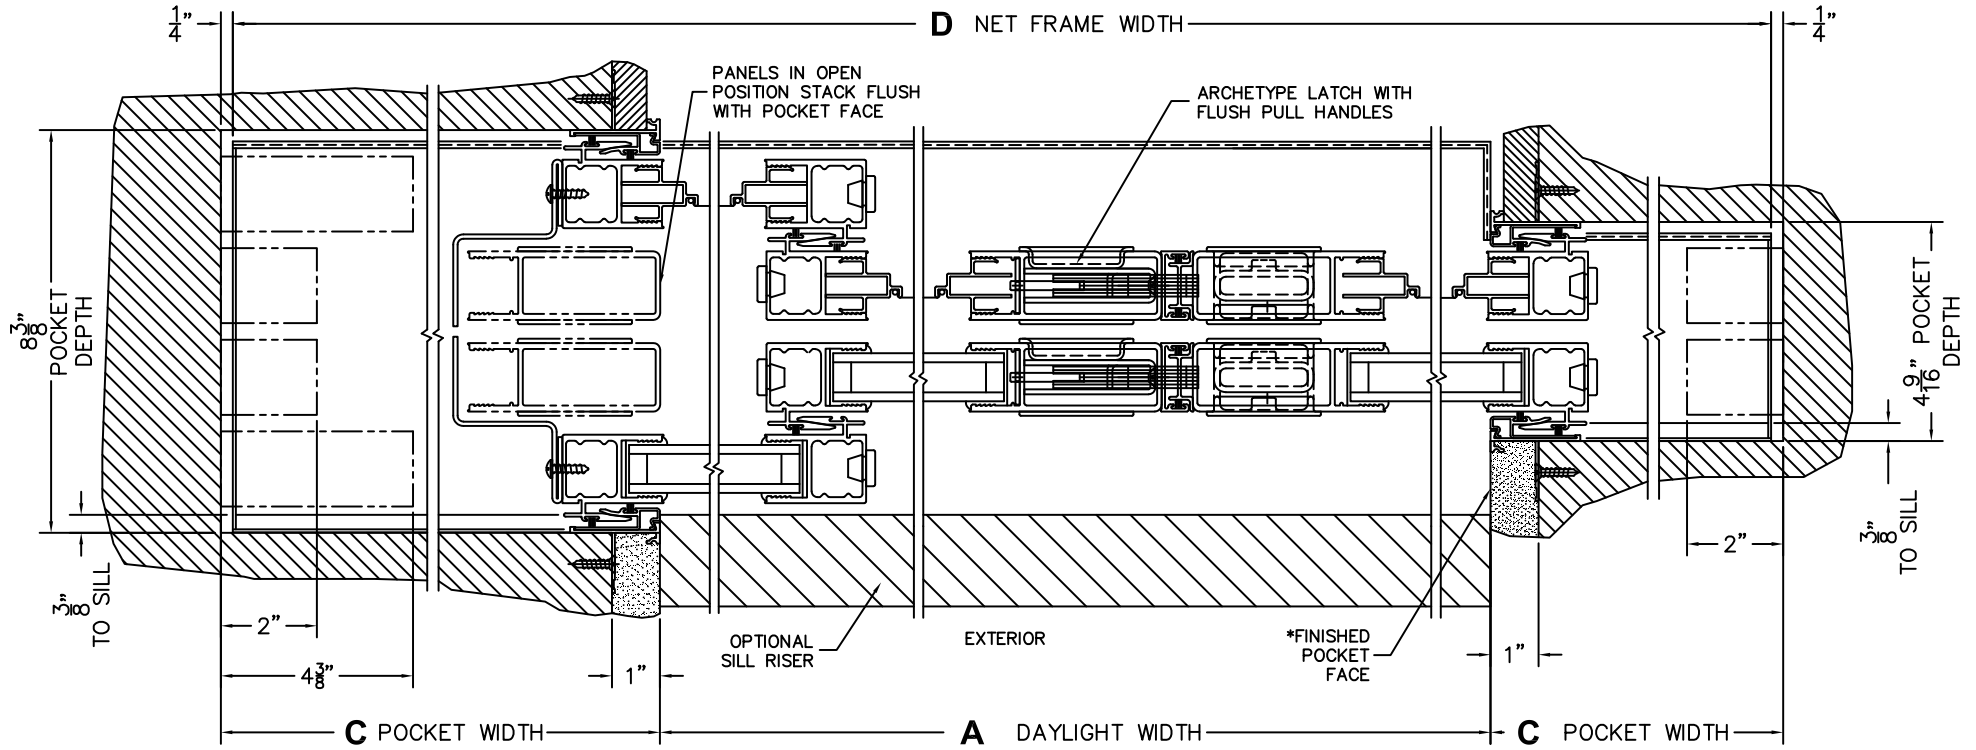

ITEM NO.:

(USE RULER TO SCALE DIMENSIONS IN INCHES)

SCALE: 1/4

③
POCKET
JAMB

④
POCKET
INTERLOCKERS

⑤
INTERLOCKERS

⑥
MEETING STILES

⑦
POCKET
INTERLOCKERS

⑧
POCKET
JAMB

*CAUTION: WHEN CONSTRUCTING POCKET NOTE THAT DAYLIGHT WIDTH DOES NOT INCLUDE 1" SET BACK FOR POST INTERLOCKER.