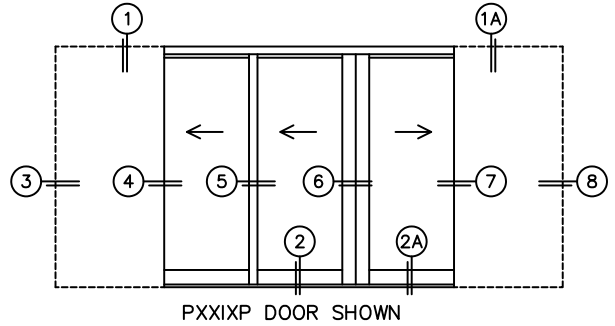

CALCULATED VALUES (FLEETWOOD SUPPLIED)

C(POCKET WIDTH)

D(NET FRAME WIDTH)

NOTES:

(USE RULER TO SCALE DIMENSIONS IN INCHES)

SCALE: 1/4

NORWOOD 3070EX M/S
PXXIXP STANDARD CONFIGURATION
WITH SCREENS

ORDER NO.:

ITEM NO.:

(USE RULER TO SCALE DIMENSIONS IN INCHES)

SCALE: 1/4

③
POCKET
JAMB

④
POCKET
INTERLOCKERS

⑤
INTERLOCKERS

⑥
MEETING STILES

⑦
POCKET
INTERLOCKERS

⑧
POCKET
JAMB

*CAUTION: WHEN CONSTRUCTING POCKET NOTE THAT DAYLIGHT WIDTH DOES NOT INCLUDE 1" SET BACK FOR POST INTERLOCKER.