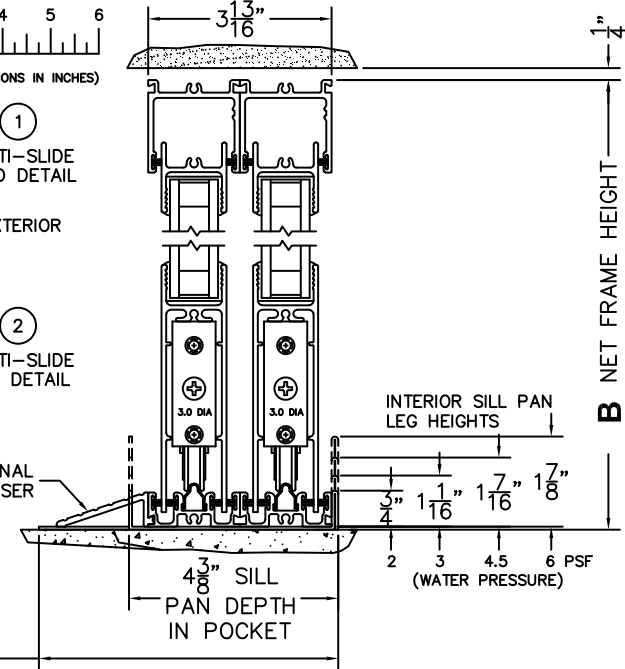

SILL PAN HEIGHT(INTERIOR LEG)
(3/4", 1-1/16", 1-7/16" OR 1-7/8")

CALCULATED VALUES (FLEETWOOD SUPPLIED)

C(POCKET WIDTH)

D(NET FRAME WIDTH)

NOTES:

(USE RULER TO SCALE DIMENSIONS IN INCHES)

SCALE: 1/4

*CAUTION: WHEN CONSTRUCTING POCKET NOTE THAT DAYLIGHT WIDTH DOES NOT INCLUDE 1" SET BACK FOR POST INTERLOCKER.