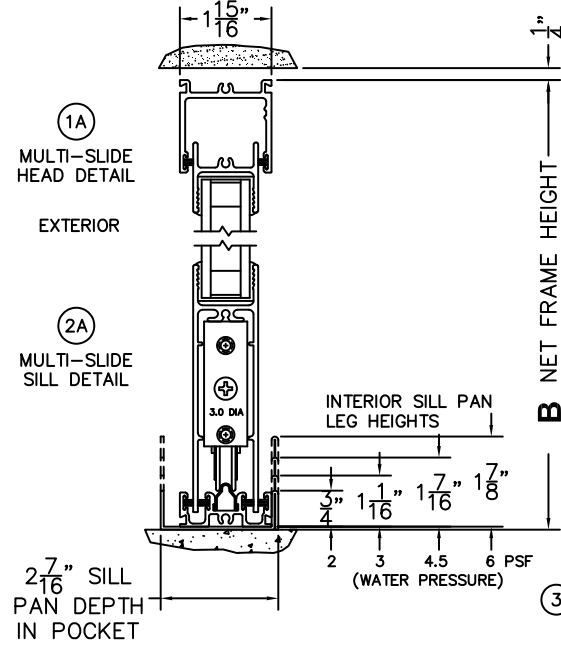

SILL PAN HEIGHT(INTERIOR LEG)
(3/4", 1-1/16", 1-7/16" OR 1-7/8")

CALCULATED VALUES (FLEETWOOD SUPPLIED)

C(POCKET WIDTH)

D(NET FRAME WIDTH)

NOTES:

(USE RULER TO SCALE DIMENSIONS IN INCHES)

SCALE: 1/4

*CAUTION: WHEN CONSTRUCTING POCKET NOTE THAT DAYLIGHT WIDTH DOES NOT INCLUDE 1" SET BACK FOR POST INTERLOCKER.