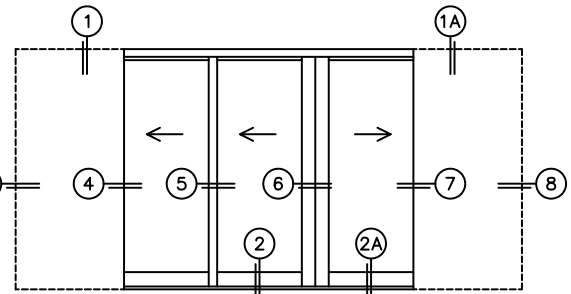

SILL PAN HEIGHT(INTERIOR LEG)
(3/4", 1-1/16", 1-7/16" OR 1-7/8")

CALCULATED VALUES (FLEETWOOD SUPPLIED)

C(POCKET WIDTH)

D(NET FRAME WIDTH)

NOTES:

(USE RULER TO SCALE DIMENSIONS IN INCHES)

SCALE: 1/4

*CAUTION: WHEN CONSTRUCTING POCKET NOTE THAT DAYLIGHT WIDTH DOES NOT INCLUDE 1" SET BACK FOR POST INTERLOCKER.