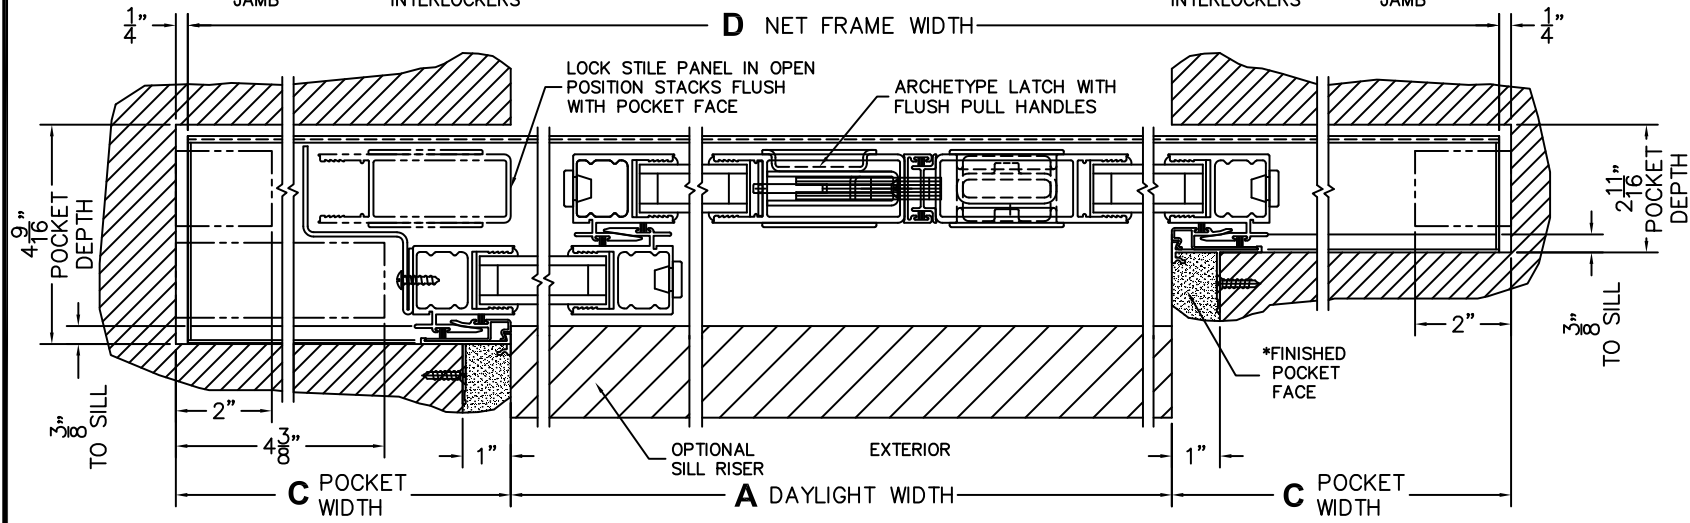

SILL PAN HEIGHT(INTERIOR LEG)
(3/4", 1-1/16", 1-7/16" OR 1-7/8")

CALCULATED VALUES (FLEETWOOD SUPPLIED)

C(POCKET WIDTH)

D(NET FRAME WIDTH)

NOTES:

(USE RULER TO SCALE DIMENSIONS IN INCHES)

SCALE: 1/4

*CAUTION: WHEN CONSTRUCTING POCKET NOTE THAT DAYLIGHT WIDTH DOES NOT INCLUDE 1" SET BACK FOR POST INTERLOCKER.