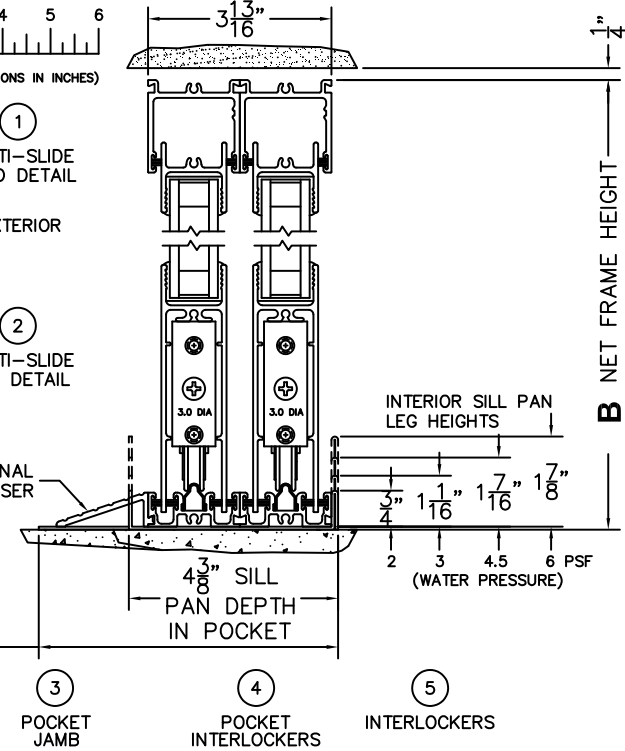

SILL PAN HEIGHT(INTERIOR LEG)
(3/4", 1-1/16", 1-7/16" OR 1-7/8")

CALCULATED VALUES (FLEETWOOD SUPPLIED)

C(POCKET WIDTH)

D(NET FRAME WIDTH)

NOTES:

(USE RULER TO SCALE DIMENSIONS IN INCHES)

SCALE: 1/4

*CAUTION: WHEN CONSTRUCTING POCKET NOTE THAT DAYLIGHT WIDTH DOES NOT INCLUDE 1" SET BACK FOR POST INTERLOCKER.