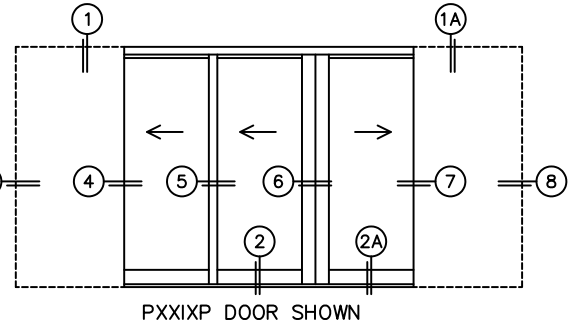

SILL PAN HEIGHT(INTERIOR LEG)
(3/4", 1-1/16", 1-7/16" OR 1-7/8")

CALCULATED VALUES (FLEETWOOD SUPPLIED)

C(POCKET WIDTH)

D(NET FRAME WIDTH)

NOTES:

(USE RULER TO SCALE DIMENSIONS IN INCHES)

SCALE: 1/4

*CAUTION: WHEN CONSTRUCTING POCKET NOTE THAT DAYLIGHT WIDTH DOES NOT INCLUDE 1" SET BACK FOR POST INTERLOCKER.