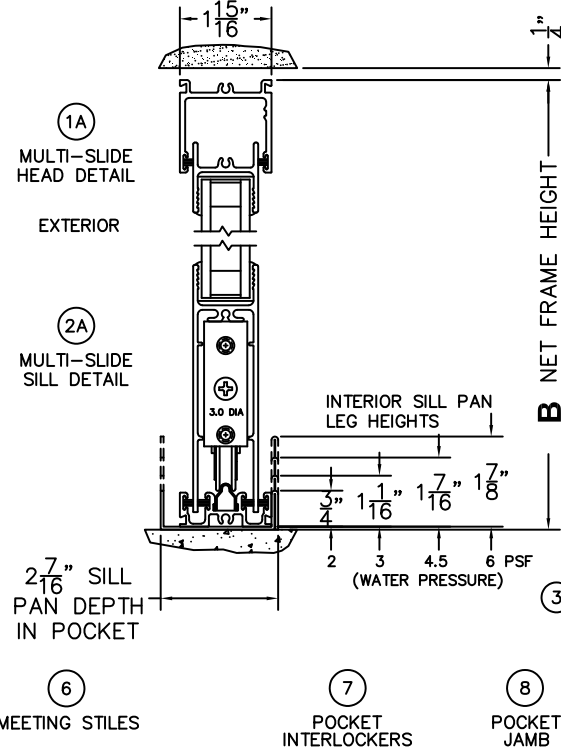

SILL PAN HEIGHT(INTERIOR LEG)
(3/4", 1-1/16", 1-7/16" OR 1-7/8")

CALCULATED VALUES (FLEETWOOD SUPPLIED)

C(POCKET WIDTH)

D(NET FRAME WIDTH)

NOTES:

(USE RULER TO SCALE DIMENSIONS IN INCHES)

SCALE: 1/4

*CAUTION: WHEN CONSTRUCTING POCKET NOTE THAT DAYLIGHT WIDTH DOES NOT INCLUDE 1" SET BACK FOR POST INTERLOCKER.