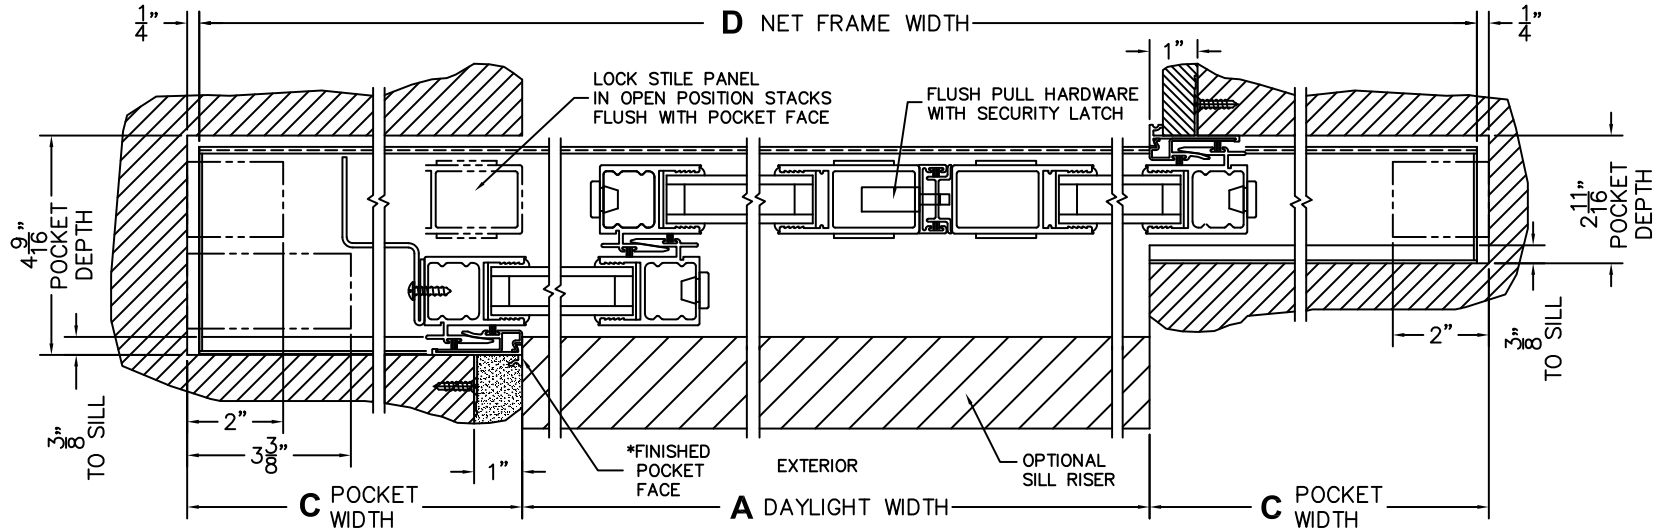

SILL PAN HEIGHT(INTERIOR LEG)
(3/4", 1-1/16", 1-7/16" OR 1-7/8")

CALCULATED VALUES (FLEETWOOD SUPPLIED)

C(POCKET WIDTH)

D(NET FRAME WIDTH)

NOTES:

(USE RULER TO SCALE DIMENSIONS IN INCHES)

SCALE: 1/4

*CAUTION: WHEN CONSTRUCTING POCKET NOTE THAT DAYLIGHT WIDTH DOES NOT INCLUDE 1" SET BACK FOR POST INTERLOCKER.