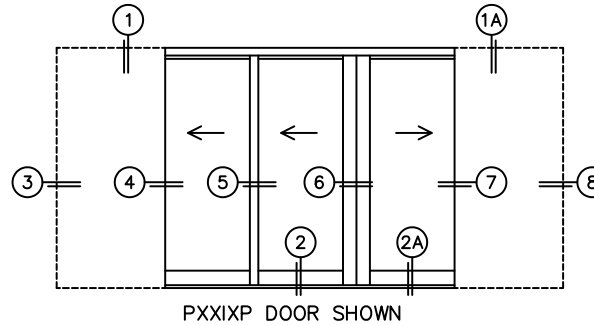

SILL PAN HEIGHT(INTERIOR LEG)
(3/4", 1-1/16", 1-7/16" OR 1-7/8")

CALCULATED VALUES (FLEETWOOD SUPPLIED)

C(POCKET WIDTH)

D(NET FRAME WIDTH)

NOTES:

(USE RULER TO SCALE DIMENSIONS IN INCHES)

SCALE: 1/4

①
MULTI-SLIDE
HEAD DETAIL

EXTERIOR

②
MULTI-SLIDE
SILL DETAIL

*CAUTION: WHEN CONSTRUCTING POCKET NOTE THAT DAYLIGHT WIDTH DOES NOT INCLUDE 1" SET BACK FOR POST INTERLOCKER.

③
POCKET
JAMB

④
POCKET
INTERLOCKER

⑤
INTERLOCKERS

⑥
MEETING STILES