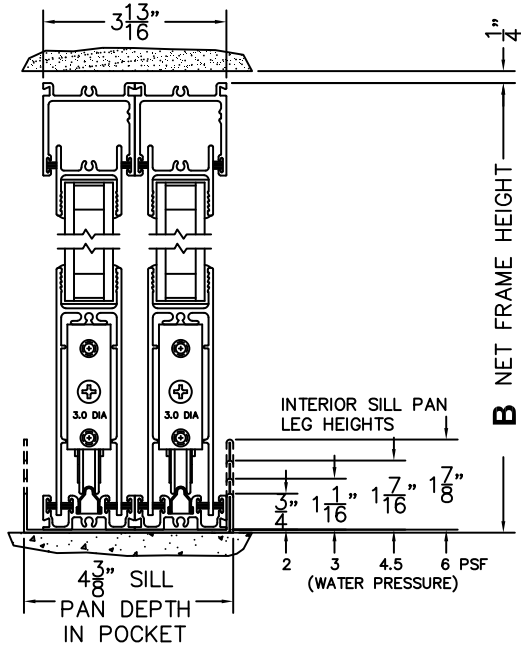

SILL PAN HEIGHT(INTERIOR LEG)
(3/4", 1-1/16", 1-7/16" OR 1-7/8")

CALCULATED VALUES (FLEETWOOD SUPPLIED)

C(POCKET WIDTH)

D(NET FRAME WIDTH)

NOTES:

(USE RULER TO SCALE DIMENSIONS IN INCHES)

SCALE: 1/4

①
MULTI-SLIDE
HEAD DETAIL

EXTERIOR

②
MULTI-SLIDE
SILL DETAIL

*CAUTION: WHEN CONSTRUCTING POCKET NOTE THAT DAYLIGHT WIDTH DOES NOT INCLUDE 1" SET BACK FOR POST INTERLOCKER.

③
POCKET
JAMB

④
POCKET
INTERLOCKER

⑤
INTERLOCKERS

⑥
MEETING STILES