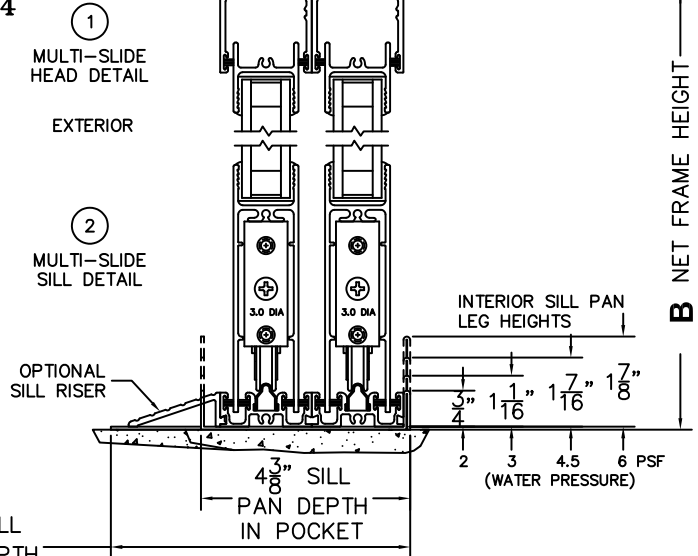

SILL PAN HEIGHT(INTERIOR LEG)
(3/4", 1-1/16", 1-7/16" OR 1-7/8")

CALCULATED VALUES (FLEETWOOD SUPPLIED)

C(POCKET WIDTH)

D(NET FRAME WIDTH)

NOTES:

(USE RULER TO SCALE DIMENSIONS IN INCHES)

SCALE: 1/4

*CAUTION: WHEN CONSTRUCTING POCKET NOTE THAT DAYLIGHT WIDTH DOES NOT INCLUDE 1" SET BACK FOR POST INTERLOCKER.

- ③
POCKET JAMB
- ④
POCKET INTERLOCKER
- ⑤
INTERLOCKERS
- ⑥
MEETING STILES
- ⑦
POCKET INTERLOCKER
- ⑧
POCKET JAMB