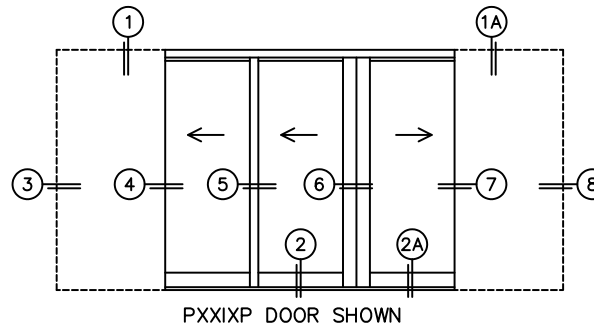

SILL PAN HEIGHT(INTERIOR LEG)
(3/4", 1-1/16", 1-7/16" OR 1-7/8")

CALCULATED VALUES (FLEETWOOD SUPPLIED)

C(POCKET WIDTH)

D(NET FRAME WIDTH)

NOTES:

(USE RULER TO SCALE DIMENSIONS IN INCHES)

SCALE: 1/4

*CAUTION: WHEN CONSTRUCTING POCKET NOTE THAT DAYLIGHT WIDTH DOES NOT INCLUDE 1" SET BACK FOR POST INTERLOCKER.

- ③
POCKET JAMB
- ④
POCKET INTERLOCKER
- ⑤
INTERLOCKERS
- ⑥
MEETING STILES
- ⑦
POCKET INTERLOCKER
- ⑧
POCKET JAMB