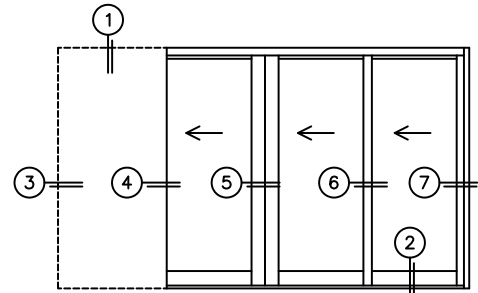

CALCULATED VALUES (FLEETWOOD SUPPLIED)

C(POCKET WIDTH)

D(NET FRAME WIDTH)

NOTES:

(USE RULER TO SCALE DIMENSIONS IN INCHES)

SCALE: 1/4

PXXIX DOOR SHOWN

- (3)
POCKET
JAMB
- (4)
POCKET
INTERLOCKERS
- (5)
INTERLOCKERS
- (6)
MEETING
STILES
- (7)
LOCK
JAMB

*CAUTION: WHEN CONSTRUCTING POCKET NOTE THAT DAYLIGHT WIDTH DOES NOT INCLUDE 1" SET BACK FOR POST INTERLOCKER.