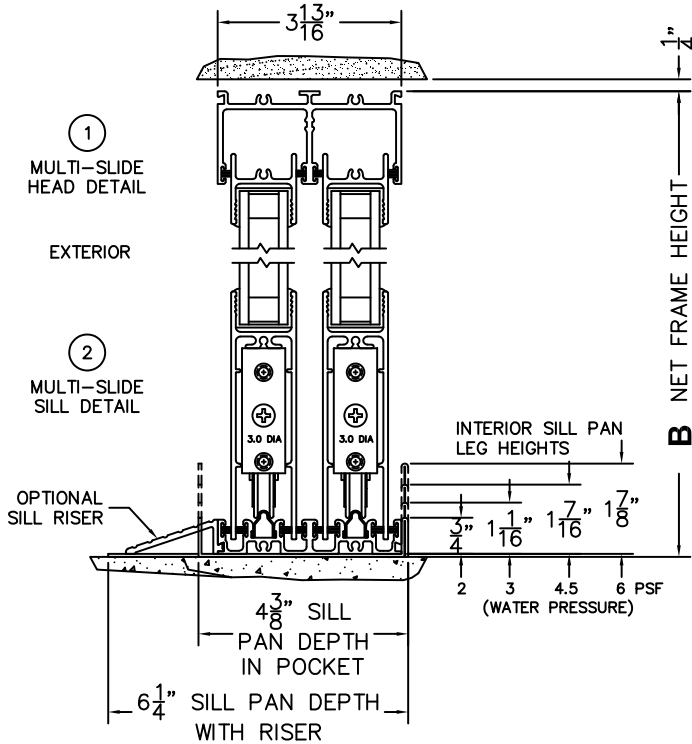

CALCULATED VALUES (FLEETWOOD SUPPLIED)

C(POCKET WIDTH)

D(NET FRAME WIDTH)

NOTES:

(USE RULER TO SCALE DIMENSIONS IN INCHES)

SCALE: 1/4

PXXIX DOOR SHOWN

- (3)
POCKET
JAMB
- (4)
POCKET
INTERLOCKERS
- (5)
INTERLOCKERS
- (6)
MEETING
STILES
- (7)
LOCK
JAMB

*CAUTION: WHEN CONSTRUCTING POCKET NOTE THAT DAYLIGHT WIDTH DOES NOT INCLUDE 1" SET BACK FOR POST INTERLOCKER.