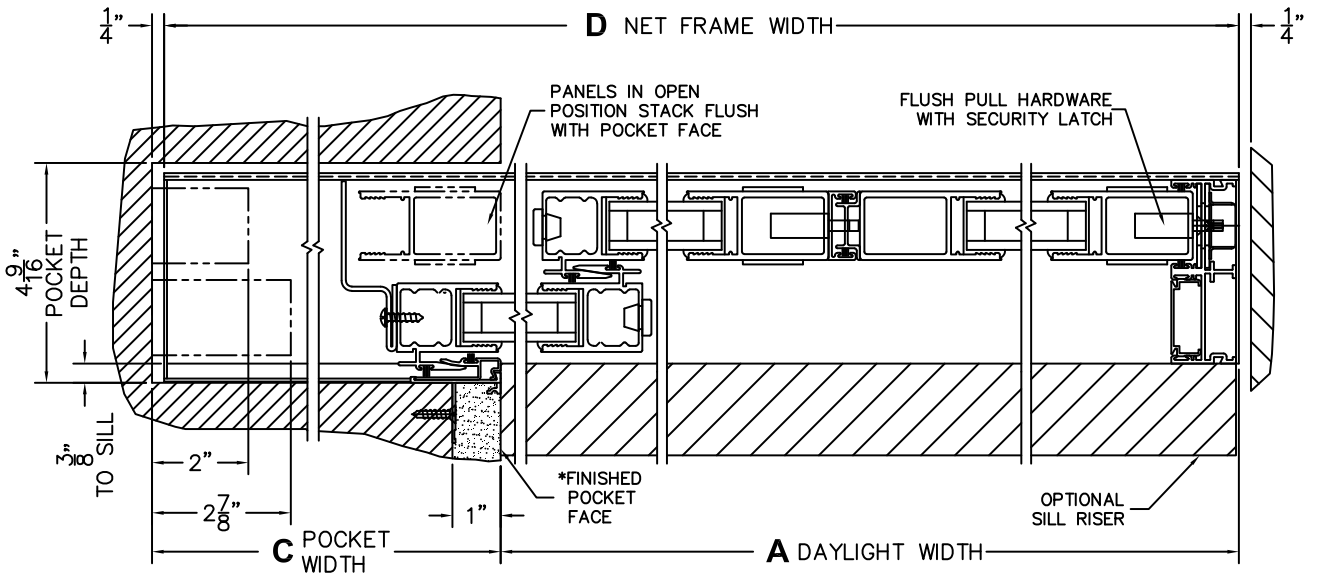

CALCULATED VALUES (FLEETWOOD SUPPLIED)

C(POCKET WIDTH)

D(NET FRAME WIDTH)

NOTES:

(USE RULER TO SCALE DIMENSIONS IN INCHES)

SCALE: 1/4

PXXIX DOOR SHOWN

- (3)
POCKET
JAMB
- (4)
POCKET
INTERLOCKERS
- (5)
INTERLOCKERS
- (6)
MEETING
STILES
- (7)
LOCK
JAMB

*CAUTION: WHEN CONSTRUCTING POCKET NOTE THAT DAYLIGHT WIDTH DOES NOT INCLUDE 1" SET BACK FOR POST INTERLOCKER.