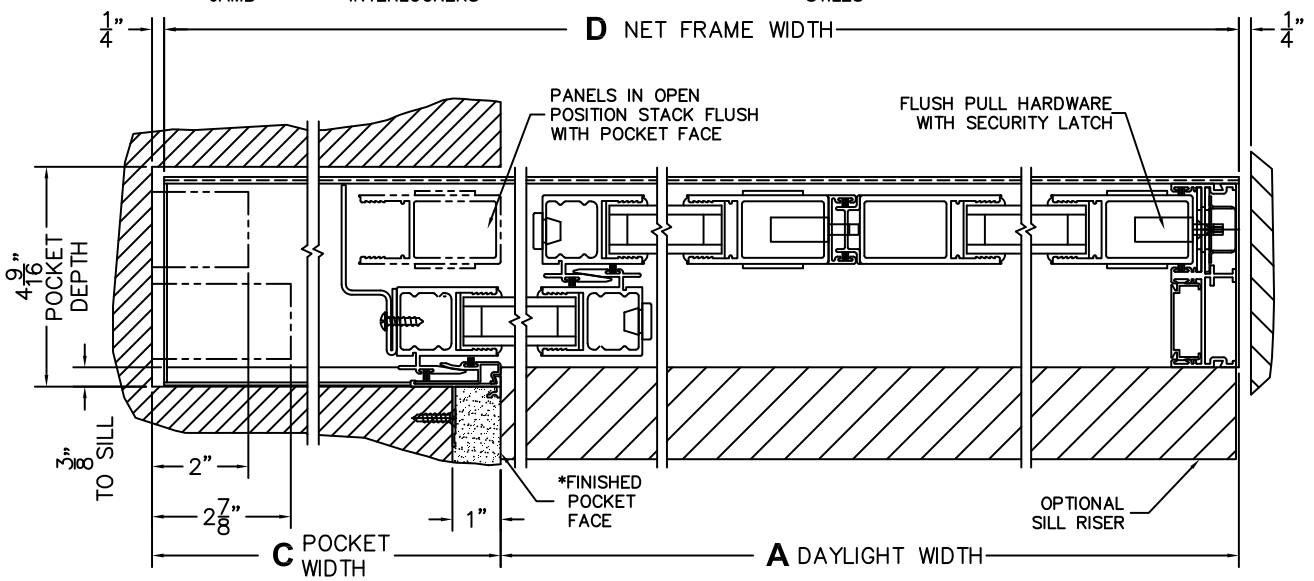

CALCULATED VALUES (FLEETWOOD SUPPLIED)

C(POCKET WIDTH)

D(NET FRAME WIDTH)

NOTES:

(USE RULER TO SCALE DIMENSIONS IN INCHES)

SCALE: 1/4

- ③
POCKET
JAMB
- ④
POCKET
INTERLOCKERS
- ⑤
INTERLOCKERS
- ⑥
MEETING
STILES
- ⑦
LOCK JAMB

*CAUTION: WHEN CONSTRUCTING POCKET NOTE THAT DAYLIGHT WIDTH DOES NOT INCLUDE 1" SET BACK FOR POST INTERLOCKER.