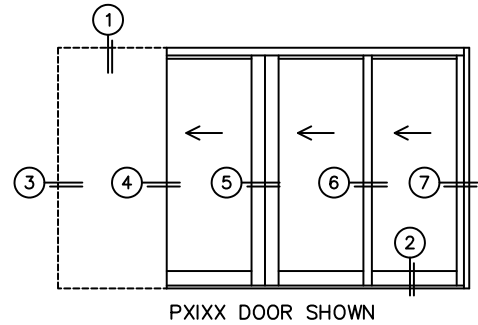

CALCULATED VALUES (FLEETWOOD SUPPLIED)

C(POCKET WIDTH)

D(NET FRAME WIDTH)

NOTES:

(USE RULER TO SCALE DIMENSIONS IN INCHES)

SCALE: 1/4

- ③
POCKET
JAMB
- ④
POCKET
INTERLOCKERS
- ⑤
INTERLOCKERS
- ⑥
MEETING
STILES
- ⑦
LOCK JAMB

*CAUTION: WHEN CONSTRUCTING POCKET NOTE THAT DAYLIGHT WIDTH DOES NOT INCLUDE 1" SET BACK FOR POST INTERLOCKER.