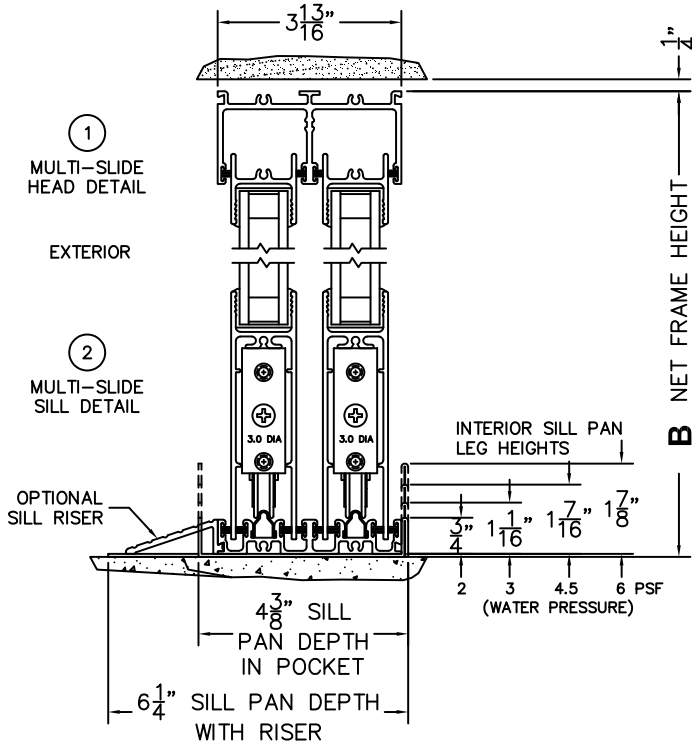

CALCULATED VALUES (FLEETWOOD SUPPLIED)

C(POCKET WIDTH)

D(NET FRAME WIDTH)

NOTES:

(USE RULER TO SCALE DIMENSIONS IN INCHES)

SCALE: 1/4

- ③
POCKET
JAMB
- ④
POCKET
INTERLOCKERS
- ⑤
INTERLOCKERS
- ⑥
MEETING
STILES
- ⑦
LOCK JAMB

*CAUTION: WHEN CONSTRUCTING POCKET NOTE THAT DAYLIGHT WIDTH DOES NOT INCLUDE 1" SET BACK FOR POST INTERLOCKER.