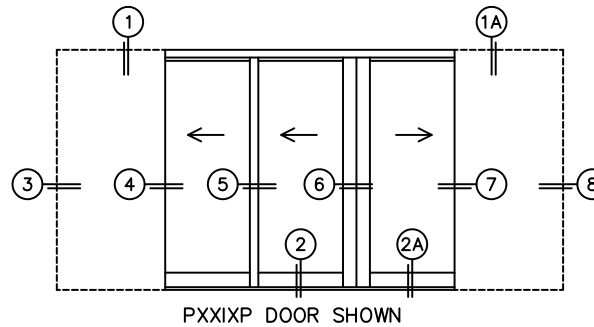

SILL PAN HEIGHT(INTERIOR LEG)
(3/4", 1-1/16", 1-7/16" OR 1-7/8")

CALCULATED VALUES (FLEETWOOD SUPPLIED)

C(POCKET WIDTH)

D(NET FRAME WIDTH)

NOTES:

(USE RULER TO SCALE DIMENSIONS IN INCHES)

SCALE: 1/4

①
MULTI-SLIDE
HEAD DETAIL

EXTERIOR

②
MULTI-SLIDE
SILL DETAIL

OPTIONAL
SILL RISER

6 1/4" SILL
PAN DEPTH
WITH RISER

*CAUTION: WHEN CONSTRUCTING POCKET NOTE THAT DAYLIGHT WIDTH DOES NOT INCLUDE 1" SET BACK FOR POST INTERLOCKER.

③
POCKET
JAMB

④
POCKET
INTERLOCKER

⑤
INTERLOCKERS

⑥
MEETING STILES

⑦
POCKET
INTERLOCKER

⑧
POCKET
JAMB