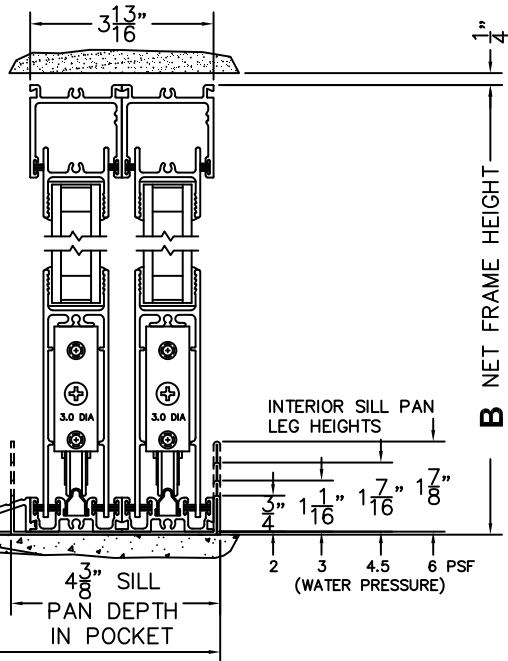

SILL PAN HEIGHT(INTERIOR LEG)
(3/4", 1-1/16", 1-7/16" OR 1-7/8")

CALCULATED VALUES (FLEETWOOD SUPPLIED)

C(POCKET WIDTH)

D(NET FRAME WIDTH)

NOTES:

(USE RULER TO SCALE DIMENSIONS IN INCHES)

SCALE: 1/4

①
MULTI-SLIDE
HEAD DETAIL

EXTERIOR

②
MULTI-SLIDE
SILL DETAIL

OPTIONAL
SILL RISER

6 1/4" SILL
PAN DEPTH
WITH RISER

*CAUTION: WHEN CONSTRUCTING POCKET NOTE THAT DAYLIGHT WIDTH DOES NOT INCLUDE 1" SET BACK FOR POST INTERLOCKER.

③
POCKET
JAMB