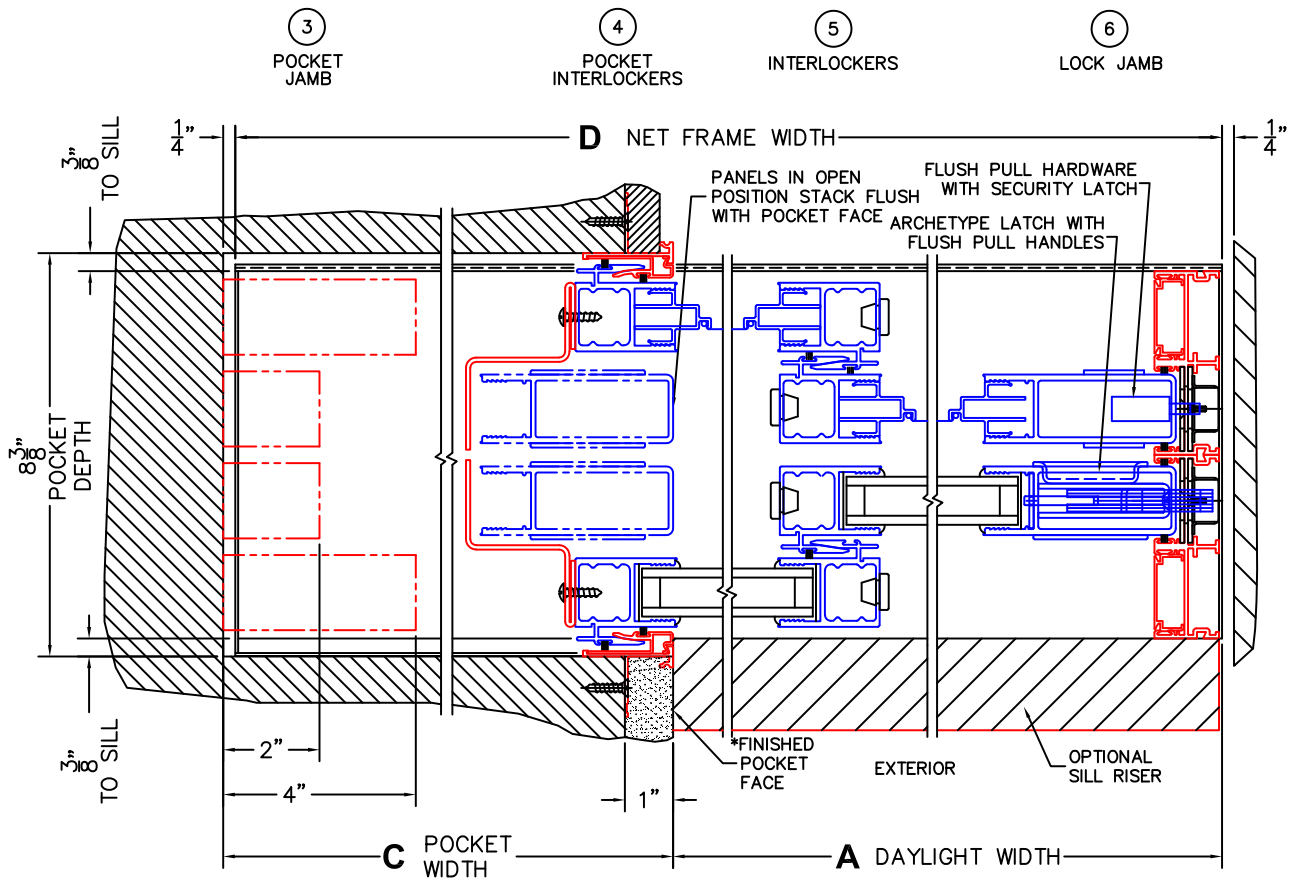

CALCULATED VALUES (FLEETWOOD SUPPLIED)

C(POCKET WIDTH)

D(NET FRAME WIDTH)

NOTES:

(USE RULER TO SCALE DIMENSIONS IN INCHES)

SCALE: 1/4

(USE RULER TO SCALE DIMENSIONS IN INCHES)

SCALE: 1/4

*CAUTION: WHEN CONSTRUCTING POCKET NOTE THAT DAYLIGHT WIDTH DOES NOT INCLUDE 1" SET BACK FOR POST INTERLOCKER.