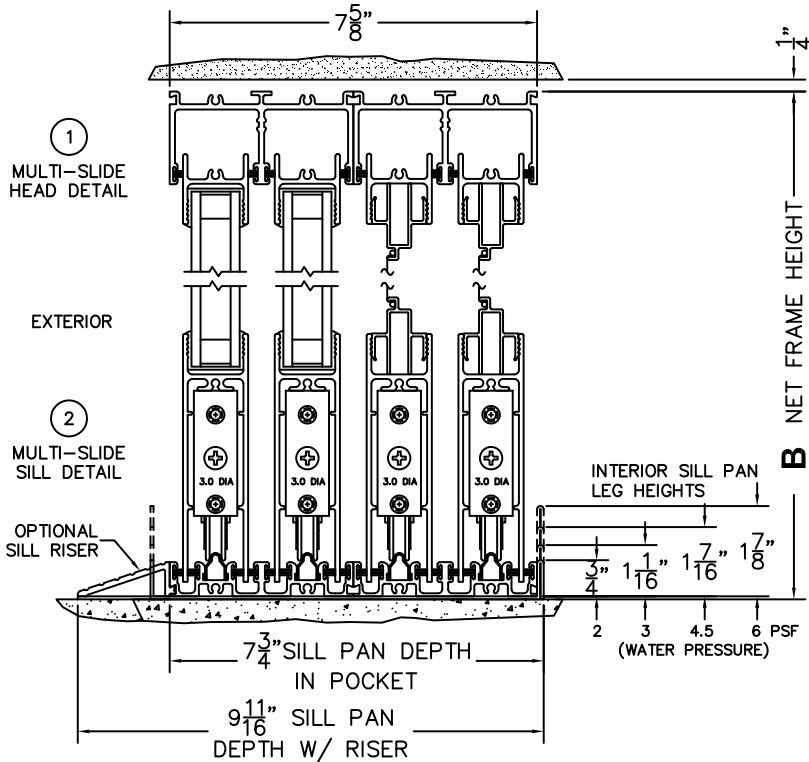

CALCULATED VALUES (FLEETWOOD SUPPLIED)

C(POCKET WIDTH)

D(NET FRAME WIDTH)

NOTES:

(USE RULER TO SCALE DIMENSIONS IN INCHES)

SCALE: 1/4

(USE RULER TO SCALE DIMENSIONS IN INCHES)

SCALE: 1/4

*CAUTION: WHEN CONSTRUCTING POCKET NOTE THAT DAYLIGHT WIDTH DOES NOT INCLUDE 1" SET BACK FOR POST INTERLOCKER.