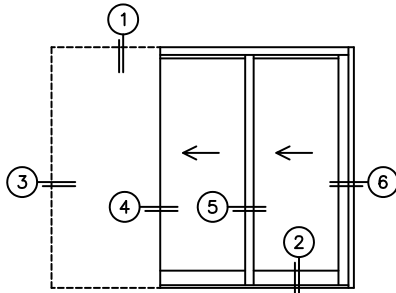

CALCULATED VALUES (FLEETWOOD SUPPLIED)

C(POCKET WIDTH)

D(NET FRAME WIDTH)

NOTES:

(USE RULER TO SCALE DIMENSIONS IN INCHES)

SCALE: 1/4

(USE RULER TO SCALE DIMENSIONS IN INCHES)

SCALE: 1/4

*CAUTION: WHEN CONSTRUCTING POCKET NOTE THAT DAYLIGHT WIDTH DOES NOT INCLUDE 1" SET BACK FOR POST INTERLOCKER.