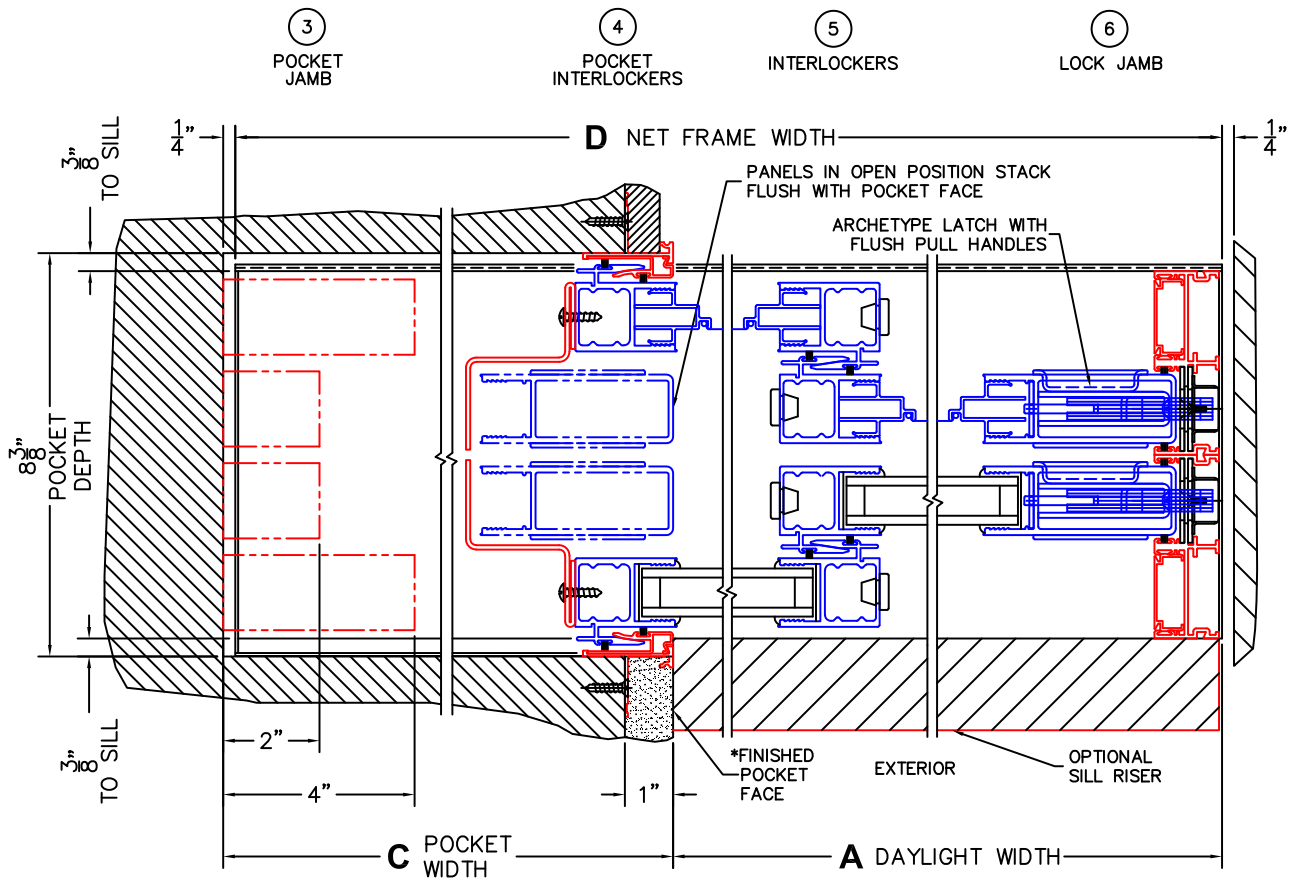

FLEETWOOD
WINDOWS & DOORS
FleetwoodUSA.com

NORWOOD 3070EX M/S
PXX STANDARD CONFIGURATION
WITH SCREENS

ORDER NO.:

ITEM NO.:

REQUIRED DEALER INFO.

A(DAYLIGHT WIDTH)

B(NET FRAME HEIGHT)

SILL PAN HEIGHT(INTERIOR LEG)
(3/4", 1-1/16", 1-7/16" OR 1-7/8")

CALCULATED VALUES (FLEETWOOD SUPPLIED)

C(POCKET WIDTH)

D(NET FRAME WIDTH)

NOTES:

(USE RULER TO SCALE DIMENSIONS IN INCHES)

SCALE: 1/4

PXX DOOR SHOWN

(USE RULER TO SCALE DIMENSIONS IN INCHES)

SCALE: 1/4

*CAUTION: WHEN CONSTRUCTING POCKET NOTE THAT DAYLIGHT WIDTH DOES NOT INCLUDE 1" SET BACK FOR POST INTERLOCKER.