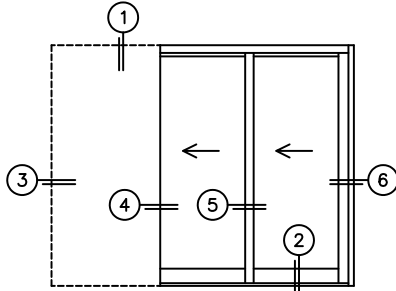

CALCULATED VALUES (FLEETWOOD SUPPLIED)

C(POCKET WIDTH)

D(NET FRAME WIDTH)

NOTES:

(USE RULER TO SCALE DIMENSIONS IN INCHES)

SCALE: 1/4

PXX DOOR SHOWN

(USE RULER TO SCALE DIMENSIONS IN INCHES)

SCALE: 1/4

*CAUTION: WHEN CONSTRUCTING POCKET NOTE THAT DAYLIGHT WIDTH DOES NOT INCLUDE 1" SET BACK FOR POST INTERLOCKER.