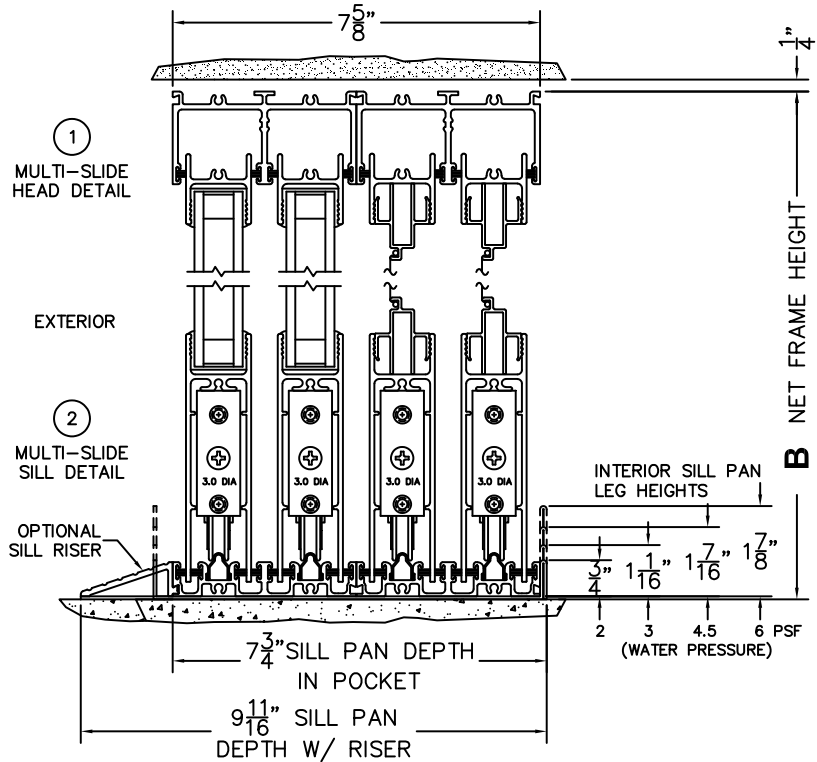

CALCULATED VALUES (FLEETWOOD SUPPLIED)

C(POCKET WIDTH)

D(NET FRAME WIDTH)

NOTES:

(USE RULER TO SCALE DIMENSIONS IN INCHES)

SCALE: 1/4

PXX DOOR SHOWN

(USE RULER TO SCALE DIMENSIONS IN INCHES)

SCALE: 1/4

*CAUTION: WHEN CONSTRUCTING POCKET NOTE THAT DAYLIGHT WIDTH DOES NOT INCLUDE 1" SET BACK FOR POST INTERLOCKER.