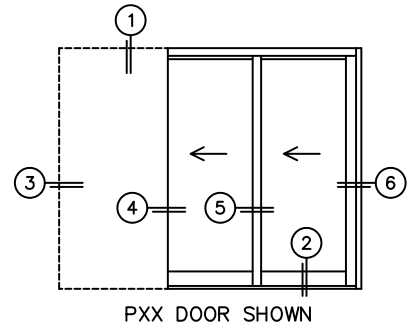

CALCULATED VALUES (FLEETWOOD SUPPLIED)

C(POCKET WIDTH)

D(NET FRAME WIDTH)

NOTES:

(USE RULER TO SCALE DIMENSIONS IN INCHES)

SCALE: 1/4"

PXX DOOR SHOWN

3
POCKET
JAMB

4
POCKET
INTERLOCKERS

5
INTERLOCKERS

6
LOCK JAMB

*CAUTION: WHEN CONSTRUCTING POCKET NOTE THAT DAYLIGHT WIDTH DOES NOT INCLUDE 1" SET BACK FOR POST INTERLOCKER.