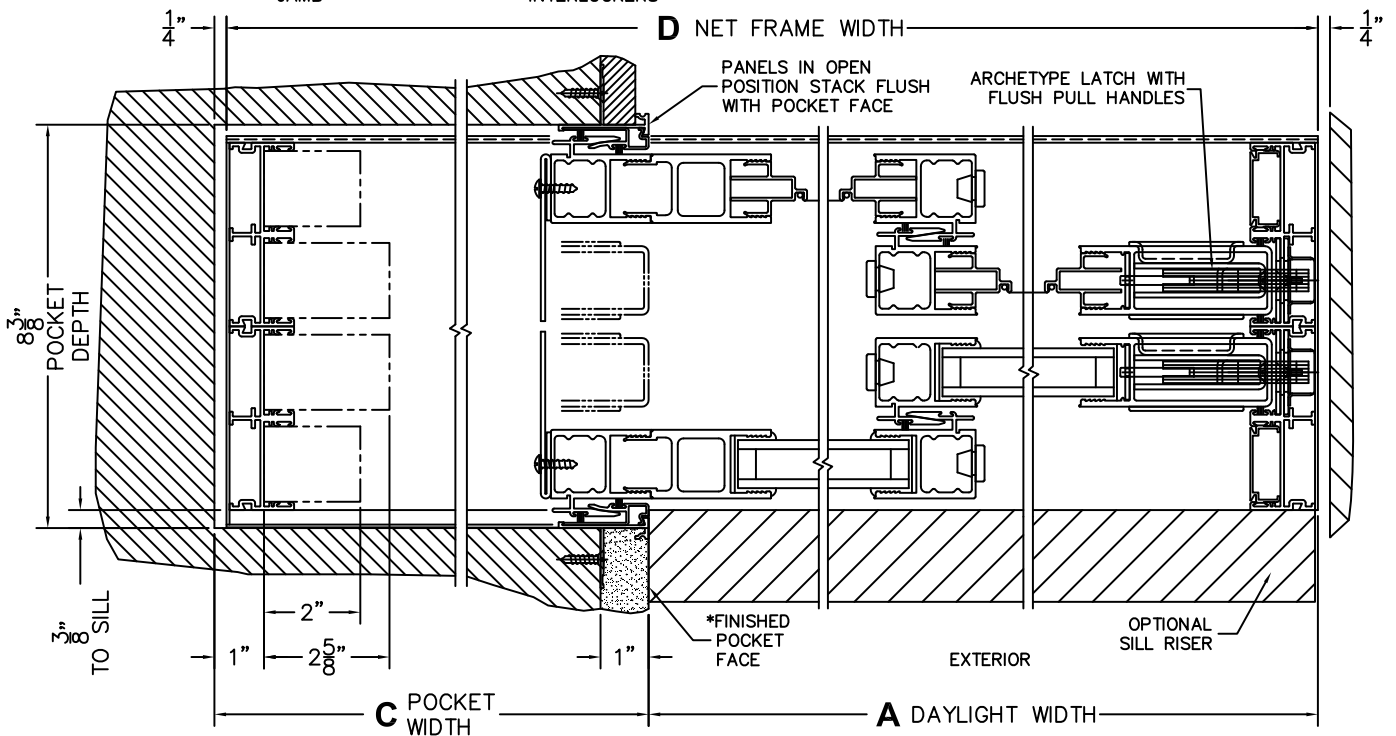

CALCULATED VALUES (FLEETWOOD SUPPLIED)

C(POCKET WIDTH)

D(NET FRAME WIDTH)

NOTES:

(USE RULER TO SCALE DIMENSIONS IN INCHES)

SCALE: 1/4"

PXX DOOR SHOWN

3
POCKET
JAMB

4
POCKET
INTERLOCKERS

5
INTERLOCKERS

6
LOCK JAMB

*CAUTION: WHEN CONSTRUCTING POCKET NOTE THAT DAYLIGHT WIDTH DOES NOT INCLUDE 1" SET BACK FOR POST INTERLOCKER.