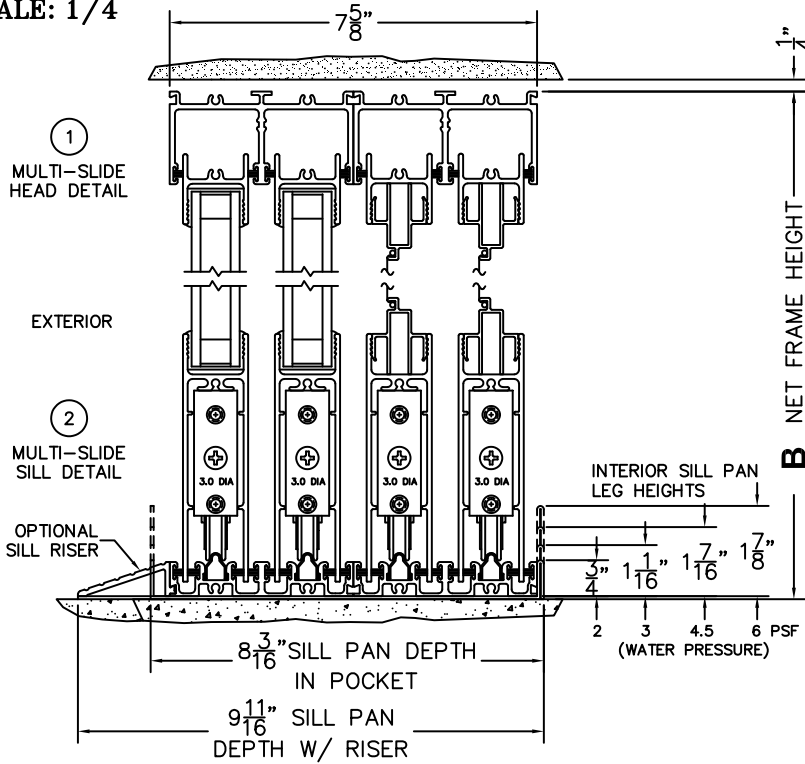

CALCULATED VALUES (FLEETWOOD SUPPLIED)

C(POCKET WIDTH)

D(NET FRAME WIDTH)

NOTES:

(USE RULER TO SCALE DIMENSIONS IN INCHES)

SCALE: 1/4"

PXX DOOR SHOWN

3
POCKET
JAMB

4
POCKET
INTERLOCKERS

5
INTERLOCKERS

6
LOCK JAMB

*CAUTION: WHEN CONSTRUCTING POCKET NOTE THAT DAYLIGHT WIDTH DOES NOT INCLUDE 1" SET BACK FOR POST INTERLOCKER.