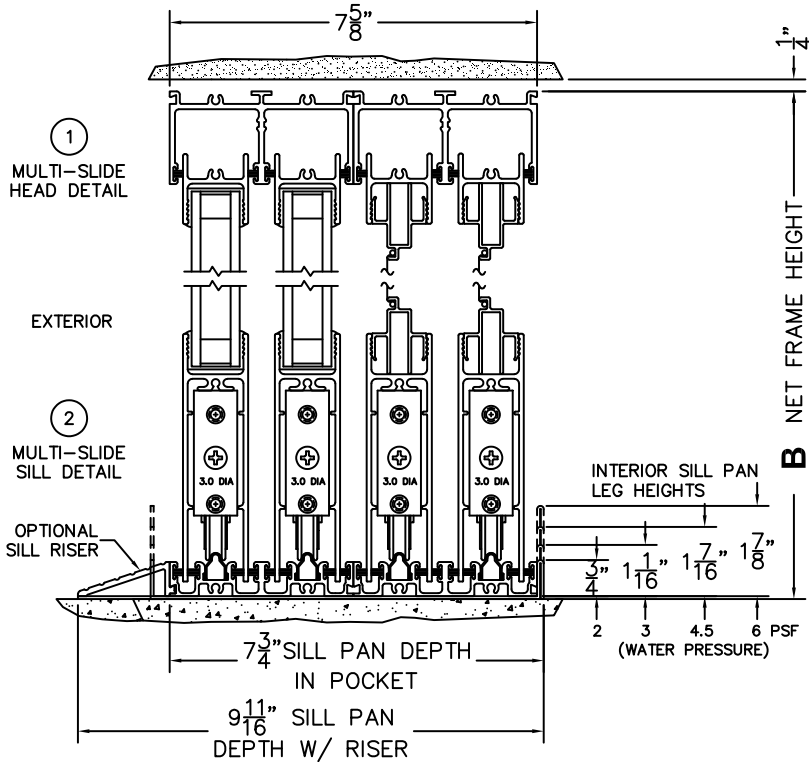

CALCULATED VALUES (FLEETWOOD SUPPLIED)

C(POCKET WIDTH)

D(NET FRAME WIDTH)

NOTES:

(USE RULER TO SCALE DIMENSIONS IN INCHES)

SCALE: 1/4

FLEETWOOD
WINDOWS & DOORS
FleetwoodUSA.com

NORWOOD 3070EX M/S
PXX CUSTOM CONFIGURATION
WITH SCREENS

ORDER NO.:

ITEM NO.:

(USE RULER TO SCALE DIMENSIONS IN INCHES)

SCALE: 1/4

*CAUTION: WHEN CONSTRUCTING POCKET NOTE THAT DAYLIGHT WIDTH DOES NOT INCLUDE 1" SET BACK FOR POST INTERLOCKER.