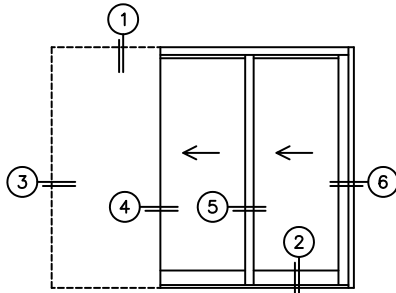

CALCULATED VALUES (FLEETWOOD SUPPLIED)

C(POCKET WIDTH)

D(NET FRAME WIDTH)

NOTES:

(USE RULER TO SCALE DIMENSIONS IN INCHES)

SCALE: 1/4

FLEETWOOD
WINDOWS & DOORS
FleetwoodUSA.com

NORWOOD 3070EX M/S
PXX CUSTOM CONFIGURATION
WITH SCREENS

ORDER NO.:

ITEM NO.:

(USE RULER TO SCALE DIMENSIONS IN INCHES)

SCALE: 1/4

*CAUTION: WHEN CONSTRUCTING POCKET NOTE THAT DAYLIGHT WIDTH DOES NOT INCLUDE 1" SET BACK FOR POST INTERLOCKER.