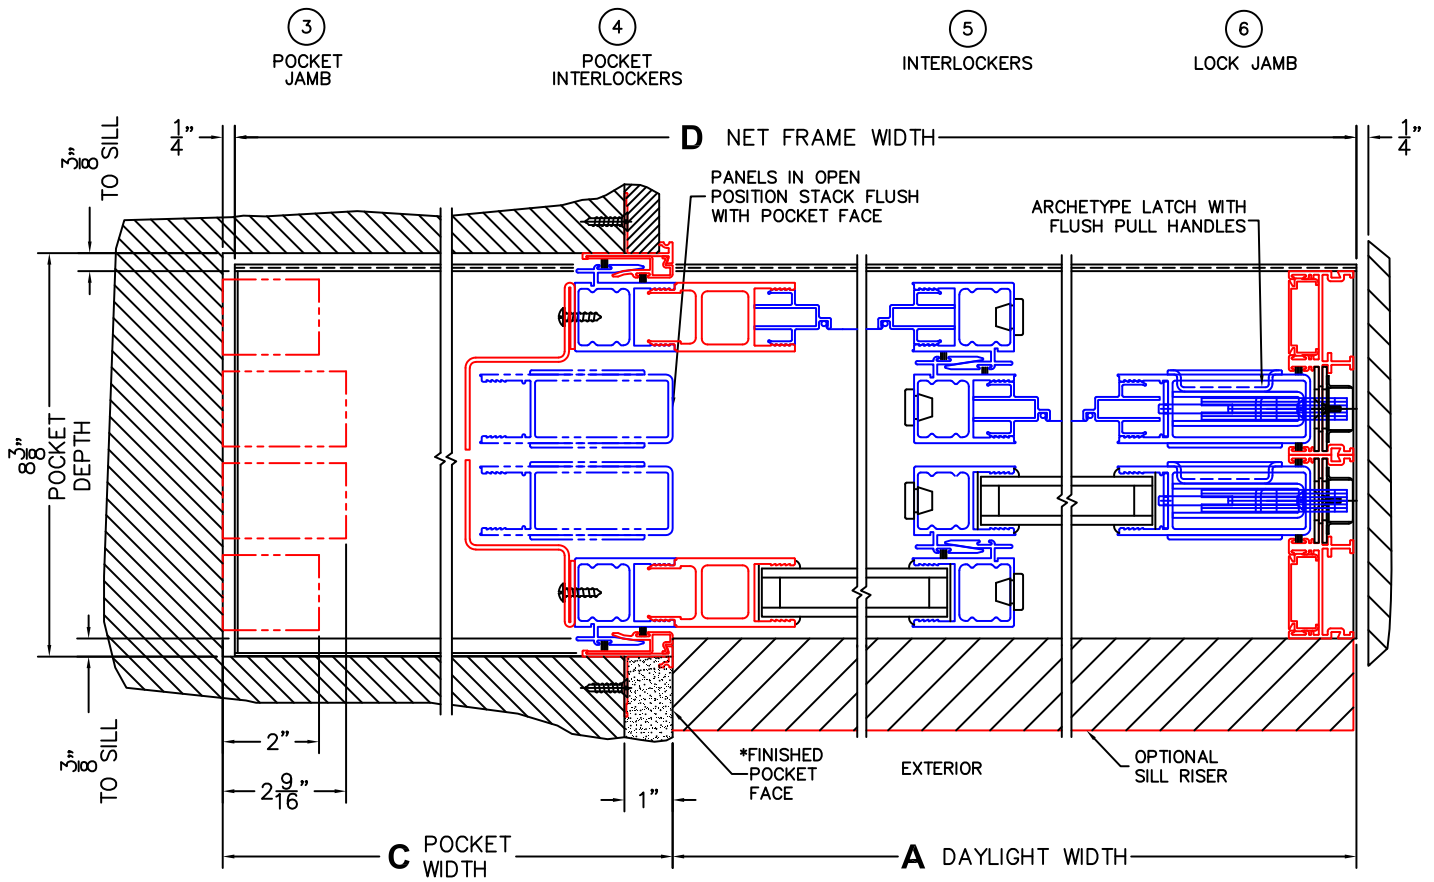

CALCULATED VALUES (FLEETWOOD SUPPLIED)

C(POCKET WIDTH)

D(NET FRAME WIDTH)

NOTES:

(USE RULER TO SCALE DIMENSIONS IN INCHES)

SCALE: 1/4

FLEETWOOD
WINDOWS & DOORS
FleetwoodUSA.com

NORWOOD 3070EX M/S
PXX CUSTOM CONFIGURATION
WITH SCREENS

ORDER NO.:

ITEM NO.:

(USE RULER TO SCALE DIMENSIONS IN INCHES)

SCALE: 1/4

*CAUTION: WHEN CONSTRUCTING POCKET NOTE THAT DAYLIGHT WIDTH DOES NOT INCLUDE 1" SET BACK FOR POST INTERLOCKER.