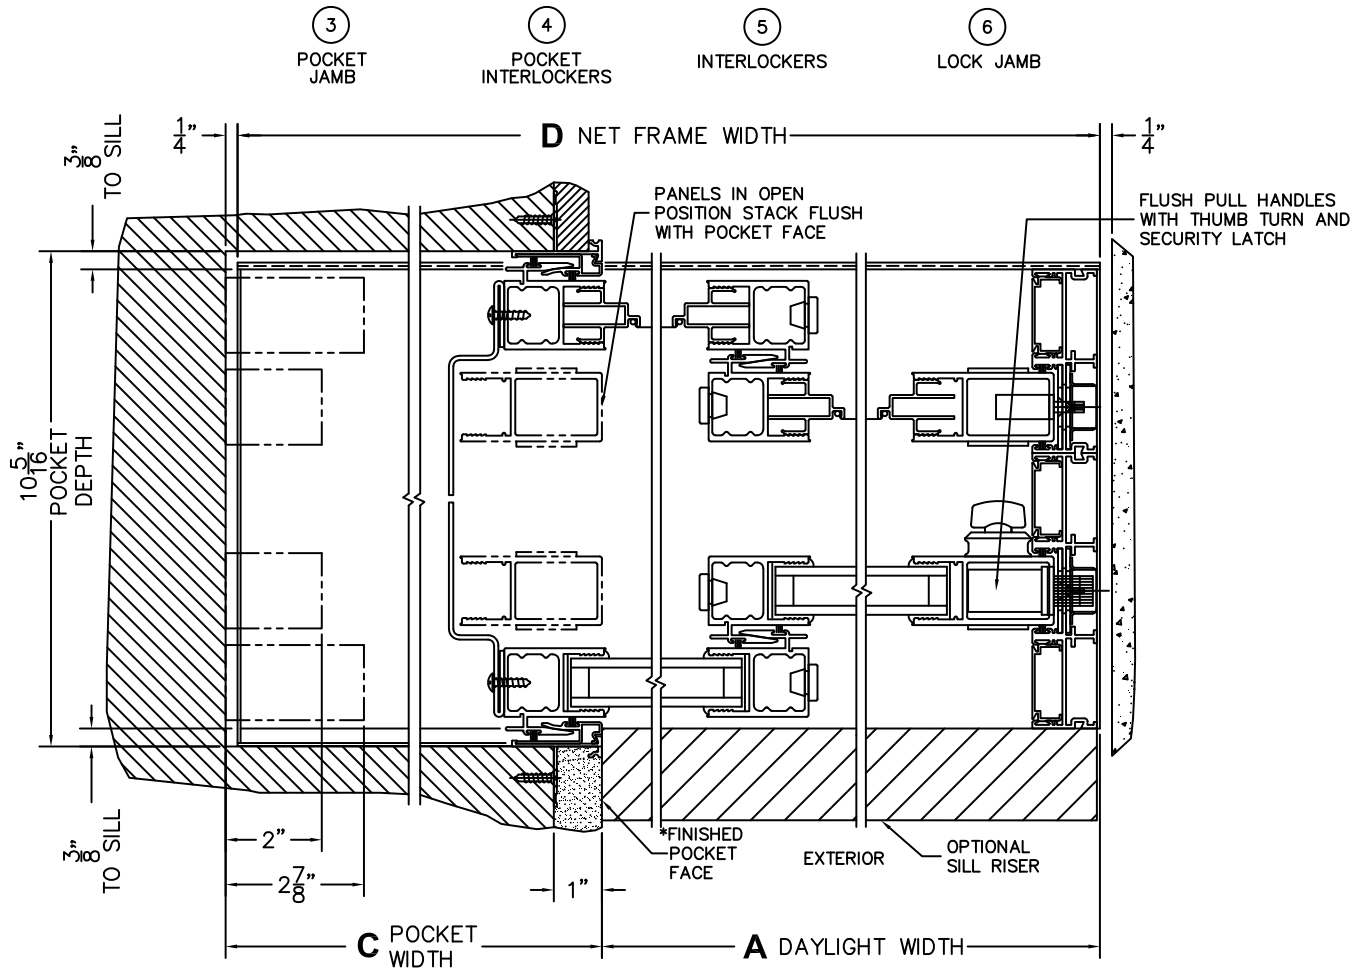

CALCULATED VALUES (FLEETWOOD SUPPLIED)

C(POCKET WIDTH)

D(NET FRAME WIDTH)

NOTES:

(USE RULER TO SCALE DIMENSIONS IN INCHES)

SCALE: 1/4

FLEETWOOD
WINDOWS & DOORS
FleetwoodUSA.com

NORWOOD 3070EX M/S
PXX CUSTOM CONFIGURATION
WITH SCREENS

ORDER NO.:

ITEM NO.:

(USE RULER TO SCALE DIMENSIONS IN INCHES)

SCALE: 1/4

*CAUTION: WHEN CONSTRUCTING POCKET NOTE THAT DAYLIGHT WIDTH DOES NOT INCLUDE 1" SET BACK FOR POST INTERLOCKER.