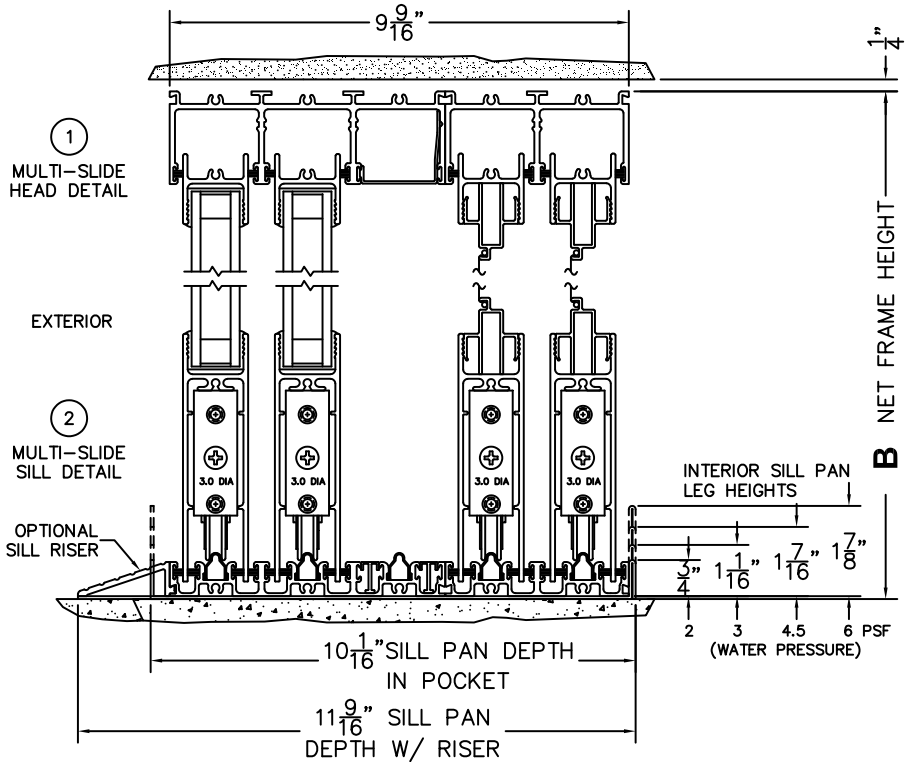

CALCULATED VALUES (FLEETWOOD SUPPLIED)

C(POCKET WIDTH)

D(NET FRAME WIDTH)

NOTES:

(USE RULER TO SCALE DIMENSIONS IN INCHES)

SCALE: 1/4

FLEETWOOD
WINDOWS & DOORS
FleetwoodUSA.com

NORWOOD 3070EX M/S
PXX CUSTOM CONFIGURATION
WITH SCREENS

ORDER NO.:

ITEM NO.:

(USE RULER TO SCALE DIMENSIONS IN INCHES)

SCALE: 1/4

*CAUTION: WHEN CONSTRUCTING POCKET NOTE THAT DAYLIGHT WIDTH DOES NOT INCLUDE 1" SET BACK FOR POST INTERLOCKER.