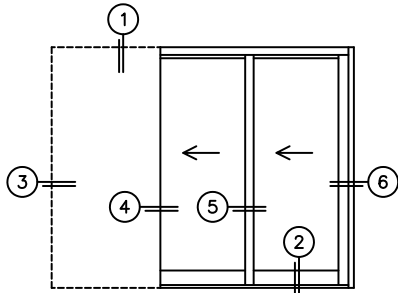

CALCULATED VALUES (FLEETWOOD SUPPLIED)

C(POCKET WIDTH)

D(NET FRAME WIDTH)

NOTES:

(USE RULER TO SCALE DIMENSIONS IN INCHES)

SCALE: 1/4

FLEETWOOD
WINDOWS & DOORS
FleetwoodUSA.com

NORWOOD 3070EX M/S
PXX CUSTOM CONFIGURATION
WITH SCREENS

ORDER NO.:

ITEM NO.:

(USE RULER TO SCALE DIMENSIONS IN INCHES)

SCALE: 1/4

*CAUTION: WHEN CONSTRUCTING POCKET NOTE THAT DAYLIGHT WIDTH DOES NOT INCLUDE 1" SET BACK FOR POST INTERLOCKER.