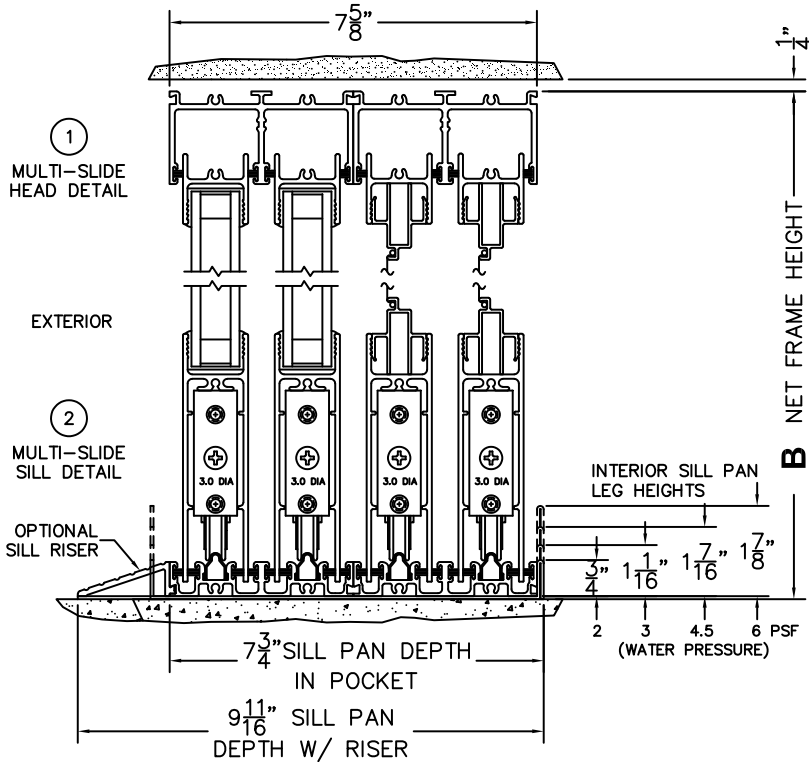

CALCULATED VALUES (FLEETWOOD SUPPLIED)

C(POCKET WIDTH)

D(NET FRAME WIDTH)

NOTES:

(USE RULER TO SCALE DIMENSIONS IN INCHES)

SCALE: 1/4

FLEETWOOD
WINDOWS & DOORS
FleetwoodUSA.com

NORWOOD 3070EX M/S
PXX CUSTOM CONFIGURATION
WITH SCREENS

ORDER NO.:

ITEM NO.:

(USE RULER TO SCALE DIMENSIONS IN INCHES)

SCALE: 1/4

*CAUTION: WHEN CONSTRUCTING POCKET NOTE THAT DAYLIGHT WIDTH DOES NOT INCLUDE 1" SET BACK FOR POST INTERLOCKER.