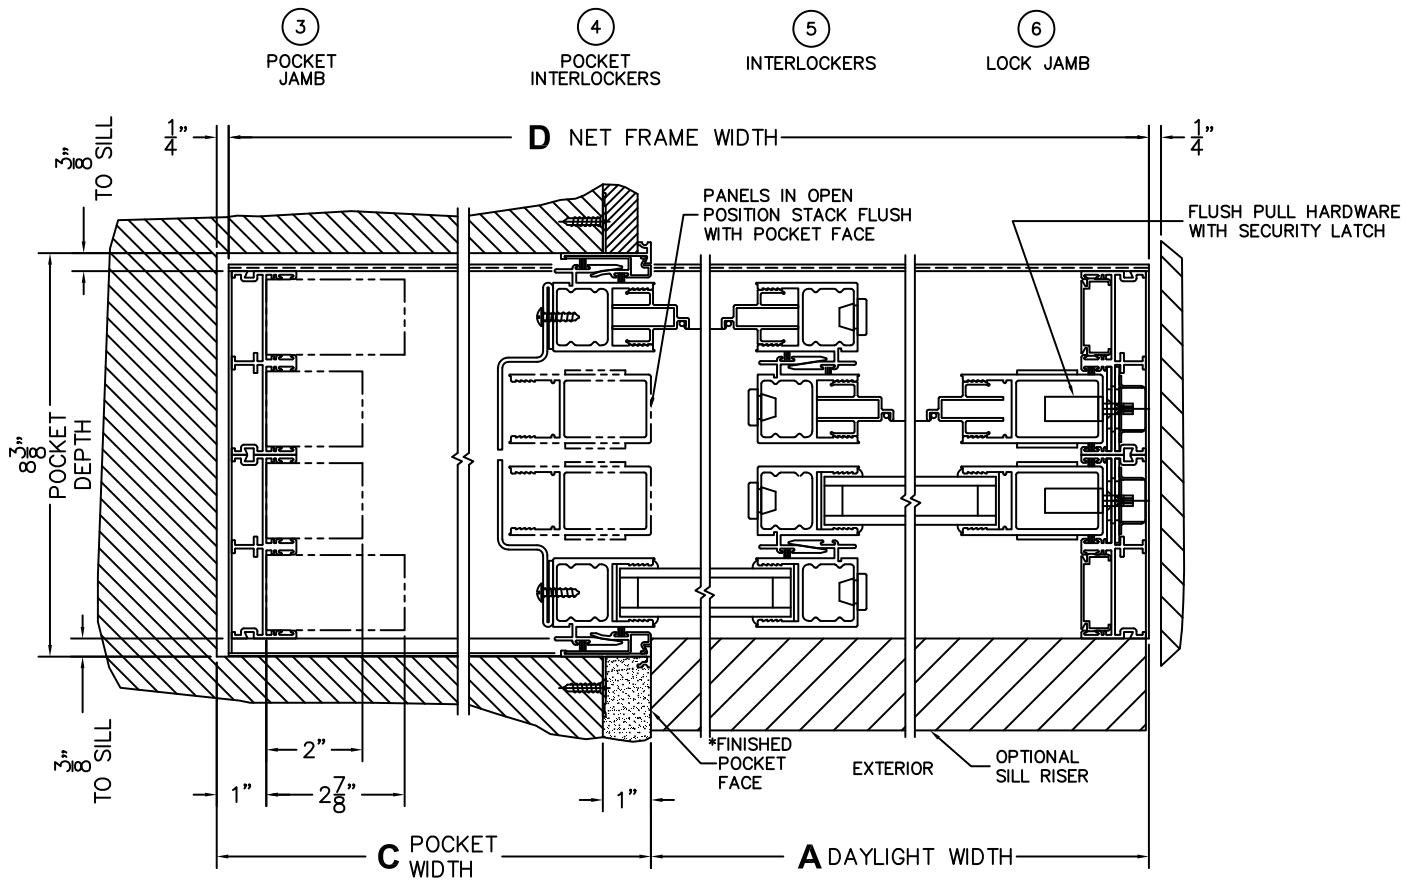

CALCULATED VALUES (FLEETWOOD SUPPLIED)

C(POCKET WIDTH)

D(NET FRAME WIDTH)

NOTES:

(USE RULER TO SCALE DIMENSIONS IN INCHES)

SCALE: 1/4

FLEETWOOD
WINDOWS & DOORS
FleetwoodUSA.com

NORWOOD 3070EX M/S
PXX CUSTOM CONFIGURATION
WITH SCREENS

ORDER NO.:

ITEM NO.:

(USE RULER TO SCALE DIMENSIONS IN INCHES)

SCALE: 1/4

*CAUTION: WHEN CONSTRUCTING POCKET NOTE THAT DAYLIGHT WIDTH DOES NOT INCLUDE 1" SET BACK FOR POST INTERLOCKER.