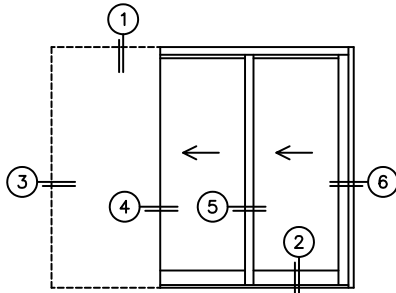

CALCULATED VALUES (FLEETWOOD SUPPLIED)

C(POCKET WIDTH)

D(NET FRAME WIDTH)

NOTES:

(USE RULER TO SCALE DIMENSIONS IN INCHES)

SCALE: 1/4

FLEETWOOD
WINDOWS & DOORS
FleetwoodUSA.com

NORWOOD 3070EX M/S
PXX CUSTOM CONFIGURATION
WITH SCREENS

ORDER NO.:

ITEM NO.:

(USE RULER TO SCALE DIMENSIONS IN INCHES)

SCALE: 1/4

*CAUTION: WHEN CONSTRUCTING POCKET NOTE THAT DAYLIGHT WIDTH DOES NOT INCLUDE 1" SET BACK FOR POST INTERLOCKER.