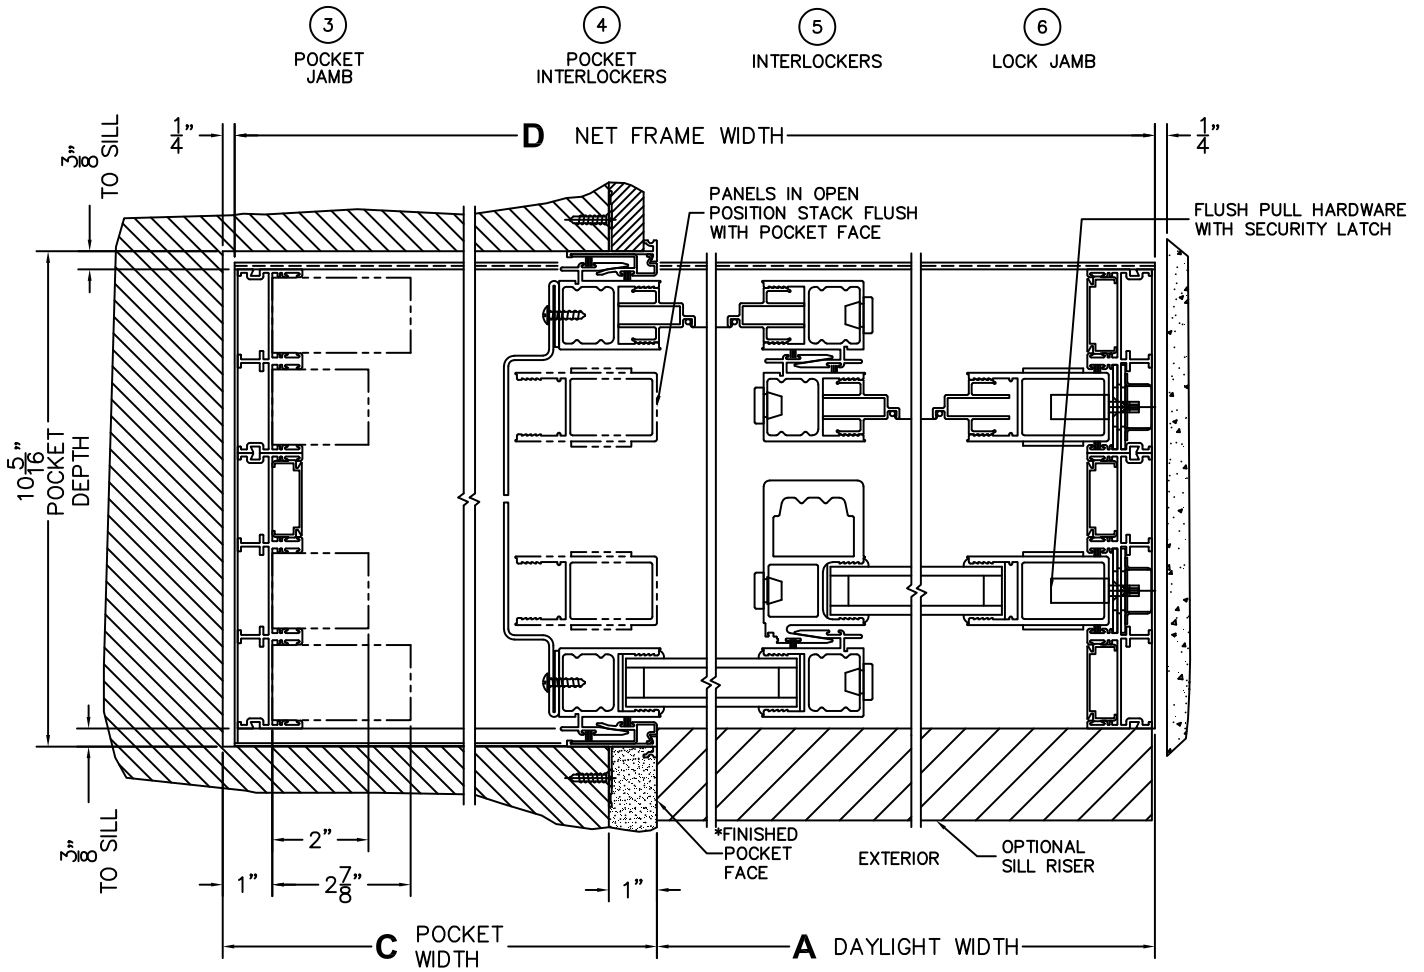

CALCULATED VALUES (FLEETWOOD SUPPLIED)

C(POCKET WIDTH)

D(NET FRAME WIDTH)

NOTES:

(USE RULER TO SCALE DIMENSIONS IN INCHES)

SCALE: 1/4

FLEETWOOD
WINDOWS & DOORS
FleetwoodUSA.com

NORWOOD 3070EX M/S
PXX CUSTOM CONFIGURATION
WITH SCREENS

ORDER NO.:

ITEM NO.:

(USE RULER TO SCALE DIMENSIONS IN INCHES)

SCALE: 1/4

*CAUTION: WHEN CONSTRUCTING POCKET NOTE THAT DAYLIGHT WIDTH DOES NOT INCLUDE 1" SET BACK FOR POST INTERLOCKER.