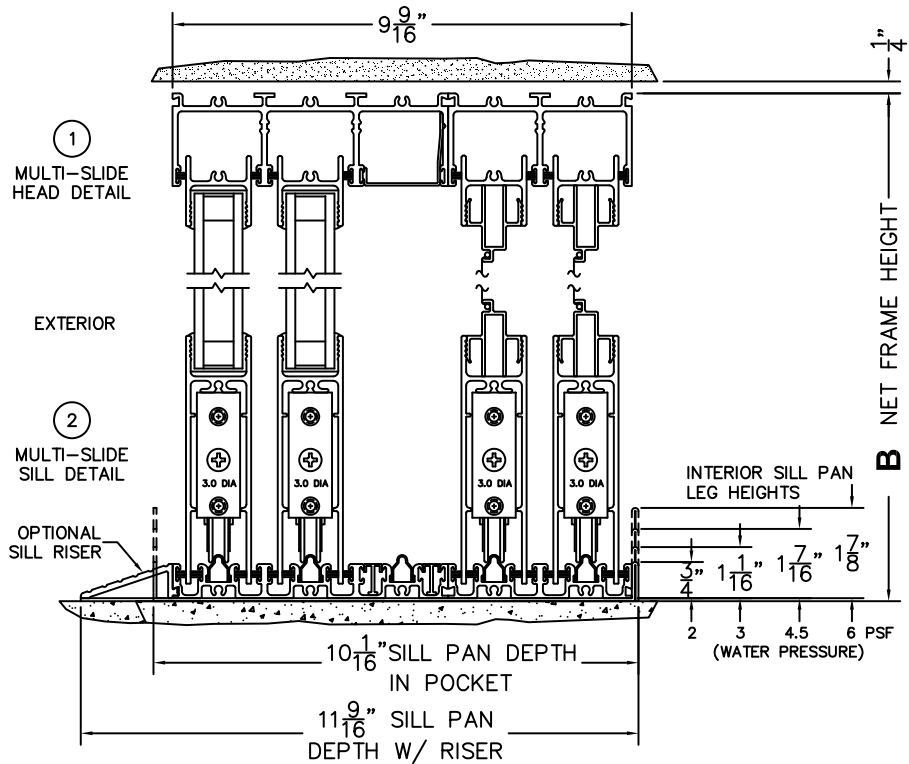

CALCULATED VALUES (FLEETWOOD SUPPLIED)

C(POCKET WIDTH)

D(NET FRAME WIDTH)

NOTES:

(USE RULER TO SCALE DIMENSIONS IN INCHES)

SCALE: 1/4

FLEETWOOD
WINDOWS & DOORS
FleetwoodUSA.com

NORWOOD 3070EX M/S
PXX CUSTOM CONFIGURATION
WITH SCREENS

ORDER NO.:

ITEM NO.:

(USE RULER TO SCALE DIMENSIONS IN INCHES)

SCALE: 1/4

*CAUTION: WHEN CONSTRUCTING POCKET NOTE THAT DAYLIGHT WIDTH DOES NOT INCLUDE 1" SET BACK FOR POST INTERLOCKER.