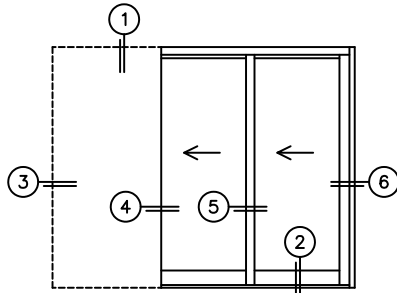

CALCULATED VALUES (FLEETWOOD SUPPLIED)

C(POCKET WIDTH)

D(NET FRAME WIDTH)

NOTES:

(USE RULER TO SCALE DIMENSIONS IN INCHES)

SCALE: 1/4

FLEETWOOD
WINDOWS & DOORS
FleetwoodUSA.com

NORWOOD 3070EX M/S
PXX CUSTOM CONFIGURATION
WITH SCREENS

ORDER NO.:

ITEM NO.:

(USE RULER TO SCALE DIMENSIONS IN INCHES)

SCALE: 1/4

*CAUTION: WHEN CONSTRUCTING POCKET NOTE THAT DAYLIGHT WIDTH DOES NOT INCLUDE 1" SET BACK FOR POST INTERLOCKER.