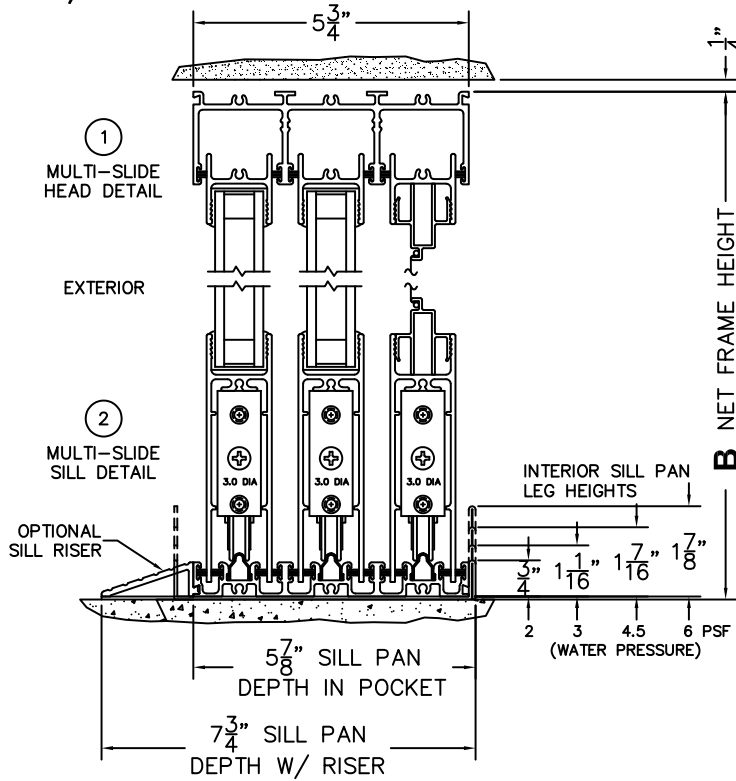

CALCULATED VALUES (FLEETWOOD SUPPLIED)

C(POCKET WIDTH)

D(NET FRAME WIDTH)

NOTES:

(USE RULER TO SCALE DIMENSIONS IN INCHES)

SCALE: 1/4"

3
POCKET
JAMB

4
POCKET
INTERLOCKERS

5
INTERLOCKERS

6
LOCK
JAMB

*CAUTION: WHEN CONSTRUCTING POCKET NOTE THAT DAYLIGHT WIDTH DOES NOT INCLUDE 1" SET BACK FOR POST INTERLOCKER.