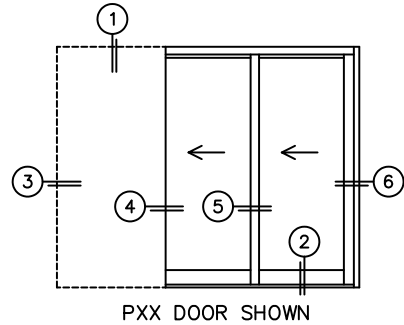

CALCULATED VALUES (FLEETWOOD SUPPLIED)

C(POCKET WIDTH)

D(NET FRAME WIDTH)

NOTES:

(USE RULER TO SCALE DIMENSIONS IN INCHES)

SCALE: 1/4"

3
POCKET
JAMB

4
POCKET
INTERLOCKERS

5
INTERLOCKERS

6
LOCK
JAMB

*CAUTION: WHEN CONSTRUCTING POCKET NOTE THAT DAYLIGHT WIDTH DOES NOT INCLUDE 1" SET BACK FOR POST INTERLOCKER.