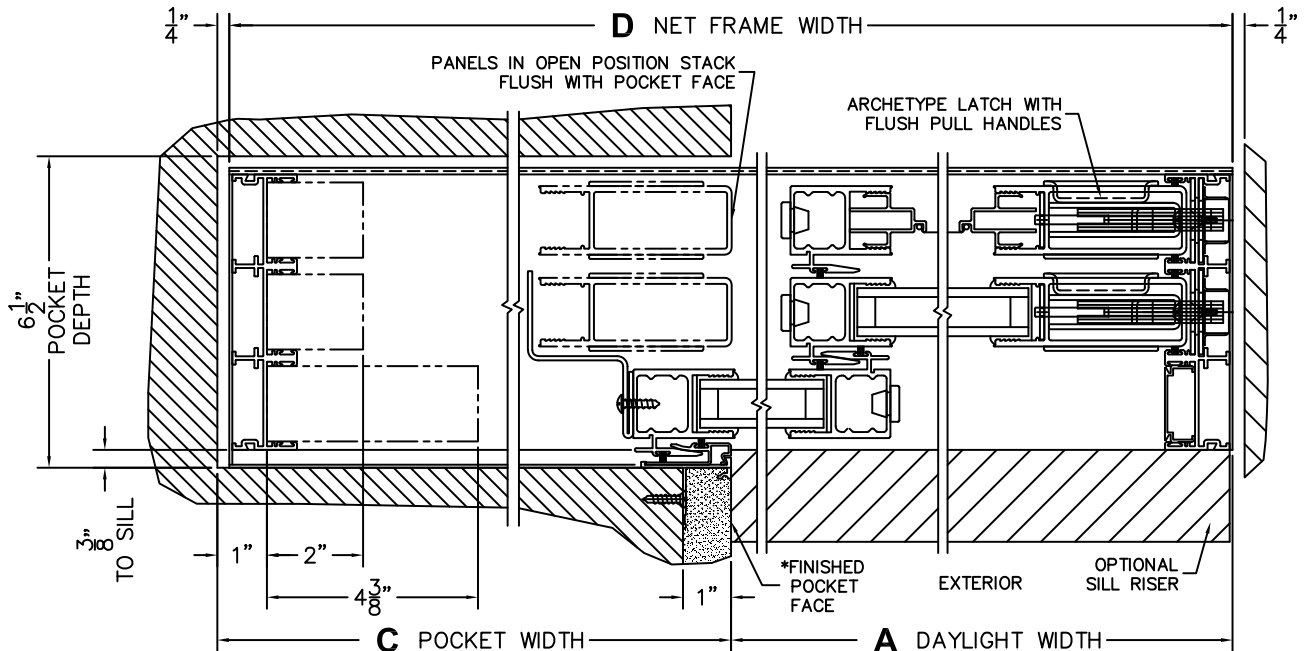

CALCULATED VALUES (FLEETWOOD SUPPLIED)

C(POCKET WIDTH)

D(NET FRAME WIDTH)

NOTES:

(USE RULER TO SCALE DIMENSIONS IN INCHES)

SCALE: 1/4"

3
POCKET
JAMB

4
POCKET
INTERLOCKERS

5
INTERLOCKERS

6
LOCK
JAMB

*CAUTION: WHEN CONSTRUCTING POCKET NOTE THAT DAYLIGHT WIDTH DOES NOT INCLUDE 1" SET BACK FOR POST INTERLOCKER.