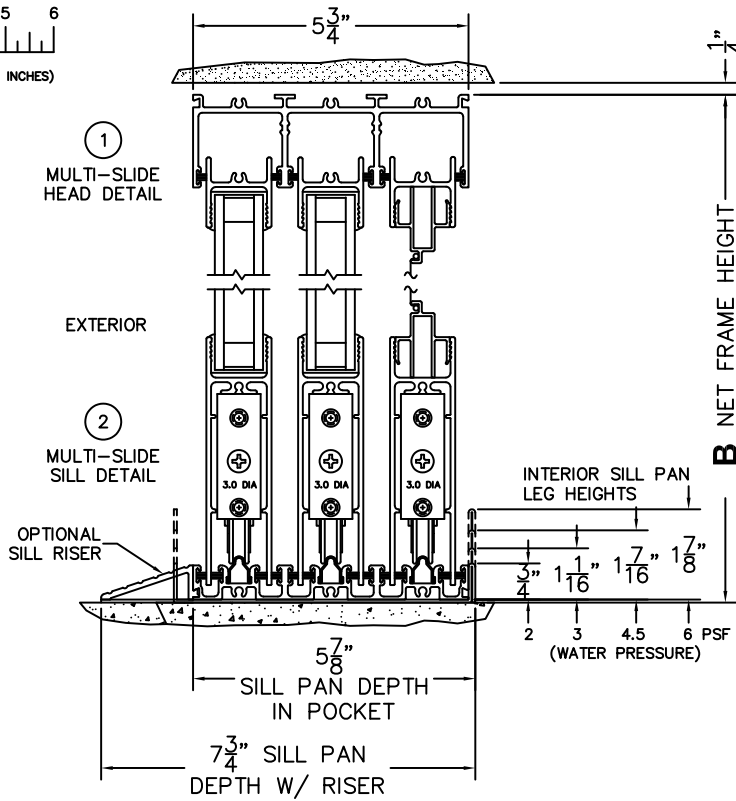

CALCULATED VALUES (FLEETWOOD SUPPLIED)

C(POCKET WIDTH)

D(NET FRAME WIDTH)

NOTES:

(USE RULER TO SCALE DIMENSIONS IN INCHES)

SCALE: 1/4

PXX DOOR SHOWN

③ POCKET JAMB

④ POCKET INTERLOCKERS

⑤ INTERLOCKERS

⑥ LOCK JAMB

*CAUTION: WHEN CONSTRUCTING POCKET NOTE THAT DAYLIGHT WIDTH DOES NOT INCLUDE 1" SET BACK FOR POST INTERLOCKER.