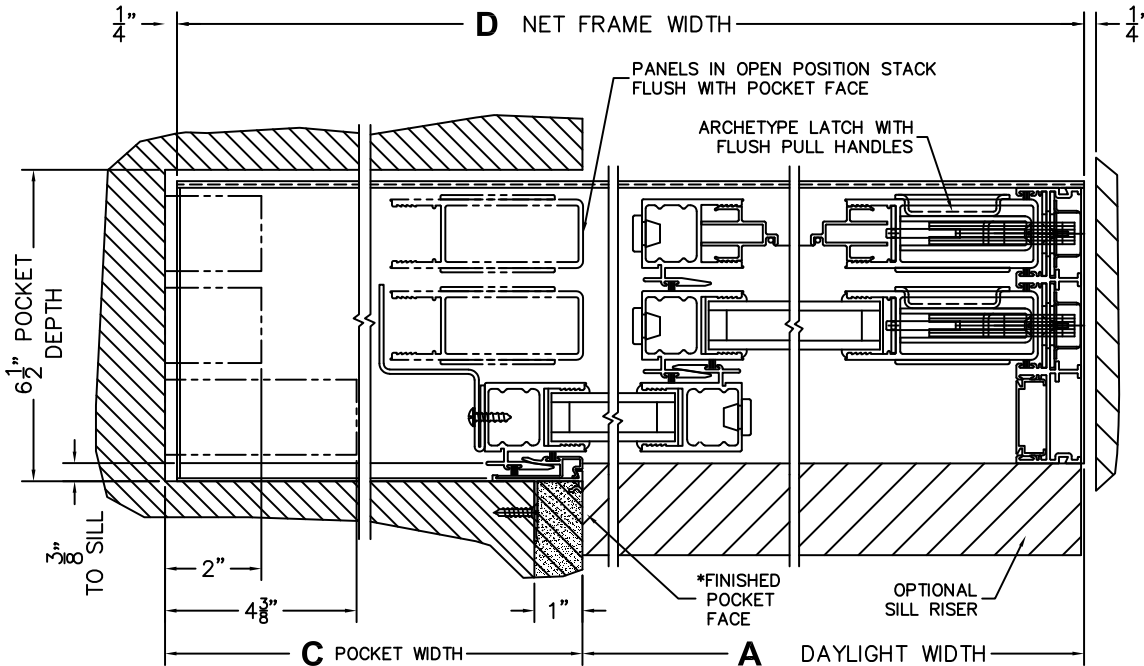

CALCULATED VALUES (FLEETWOOD SUPPLIED)

C(POCKET WIDTH)

D(NET FRAME WIDTH)

NOTES:

(USE RULER TO SCALE DIMENSIONS IN INCHES)

SCALE: 1/4

PXX DOOR SHOWN

③ POCKET JAMB

④ POCKET INTERLOCKERS

⑤ INTERLOCKERS

⑥ LOCK JAMB

*CAUTION: WHEN CONSTRUCTING POCKET NOTE THAT DAYLIGHT WIDTH DOES NOT INCLUDE 1" SET BACK FOR POST INTERLOCKER.