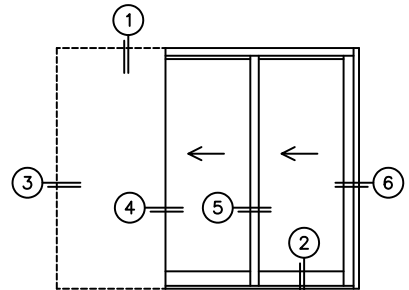

CALCULATED VALUES (FLEETWOOD SUPPLIED)

C(POCKET WIDTH)

D(NET FRAME WIDTH)

NOTES:

(USE RULER TO SCALE DIMENSIONS IN INCHES)

SCALE: 1/4

PXX DOOR SHOWN

③ POCKET JAMB

④ POCKET INTERLOCKERS

⑤ INTERLOCKERS

⑥ LOCK JAMB

*CAUTION: WHEN CONSTRUCTING POCKET NOTE THAT DAYLIGHT WIDTH DOES NOT INCLUDE 1" SET BACK FOR POST INTERLOCKER.