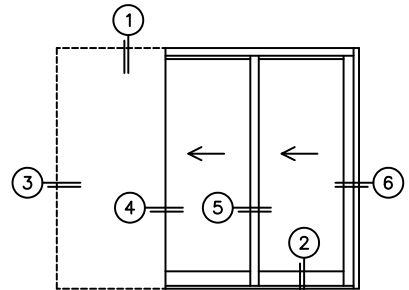

CALCULATED VALUES (FLEETWOOD SUPPLIED)

C(POCKET WIDTH)

D(NET FRAME WIDTH)

NOTES:

(USE RULER TO SCALE DIMENSIONS IN INCHES)

SCALE: 1/4

PXX DOOR SHOWN

3 POCKET JAMB

4 POCKET INTERLOCKERS

5 INTERLOCKERS

6 LOCK JAMB

*CAUTION: WHEN CONSTRUCTING POCKET NOTE THAT DAYLIGHT WIDTH DOES NOT INCLUDE 1" SET BACK FOR POST INTERLOCKER.