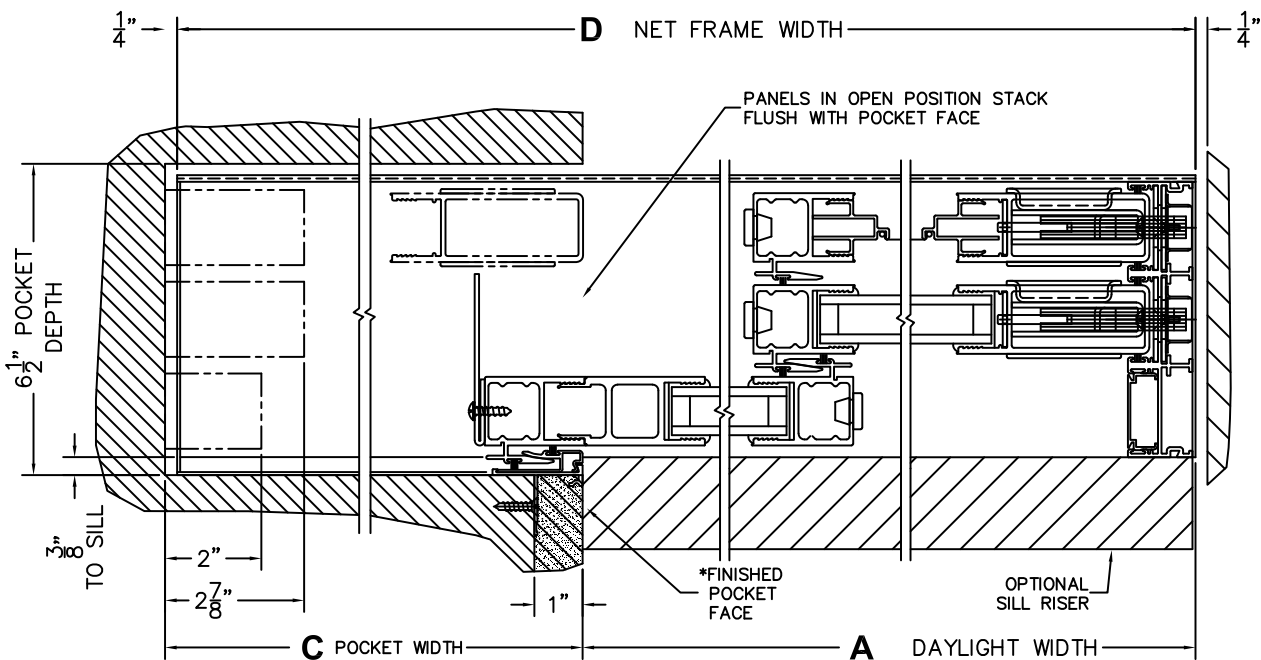

CALCULATED VALUES (FLEETWOOD SUPPLIED)

C(POCKET WIDTH)

D(NET FRAME WIDTH)

NOTES:

(USE RULER TO SCALE DIMENSIONS IN INCHES)

SCALE: 1/4

PXX DOOR SHOWN

3 POCKET JAMB

4 POCKET INTERLOCKERS

5 INTERLOCKERS

6 LOCK JAMB

*CAUTION: WHEN CONSTRUCTING POCKET NOTE THAT DAYLIGHT WIDTH DOES NOT INCLUDE 1" SET BACK FOR POST INTERLOCKER.