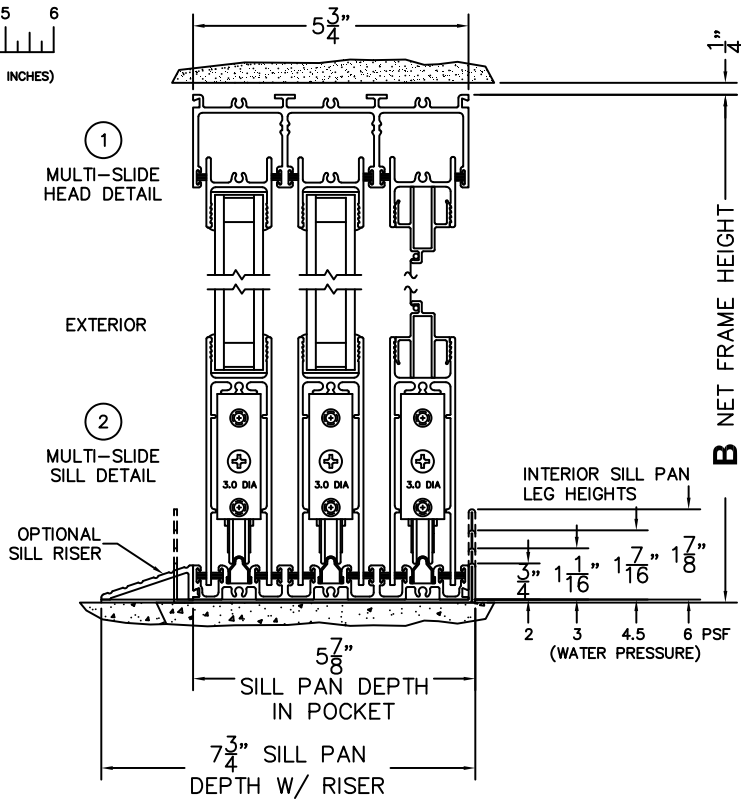

CALCULATED VALUES (FLEETWOOD SUPPLIED)

C(POCKET WIDTH)

D(NET FRAME WIDTH)

NOTES:

(USE RULER TO SCALE DIMENSIONS IN INCHES)

SCALE: 1/4

PXX DOOR SHOWN

3 POCKET JAMB

4 POCKET INTERLOCKERS

5 INTERLOCKERS

6 LOCK JAMB

*CAUTION: WHEN CONSTRUCTING POCKET NOTE THAT DAYLIGHT WIDTH DOES NOT INCLUDE 1" SET BACK FOR POST INTERLOCKER.