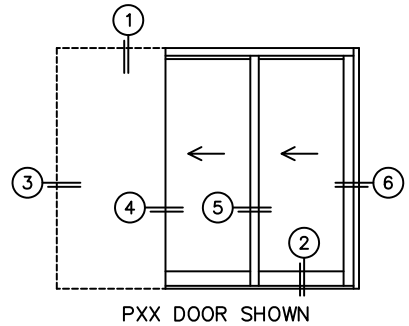

CALCULATED VALUES (FLEETWOOD SUPPLIED)

C(POCKET WIDTH)

D(NET FRAME WIDTH)

NOTES:

(USE RULER TO SCALE DIMENSIONS IN INCHES)

SCALE: 1/4

3
POCKET
JAMB

4
POCKET
INTERLOCKERS

5
INTERLOCKERS

6
LOCK
JAMB

*CAUTION: WHEN CONSTRUCTING POCKET NOTE THAT DAYLIGHT WIDTH DOES NOT INCLUDE 1" SET BACK FOR POST INTERLOCKER.