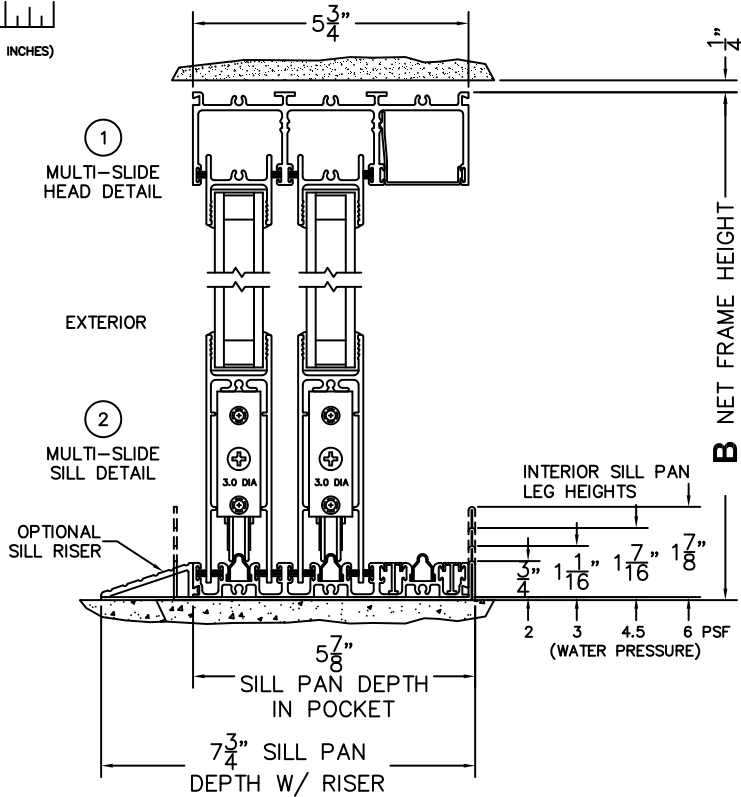

CALCULATED VALUES (FLEETWOOD SUPPLIED)

C(POCKET WIDTH)

D(NET FRAME WIDTH)

NOTES:

(USE RULER TO SCALE DIMENSIONS IN INCHES)

SCALE: 1/4

3
POCKET
JAMB

4
POCKET
INTERLOCKERS

5
INTERLOCKERS

6
LOCK
JAMB

*CAUTION: WHEN CONSTRUCTING POCKET NOTE THAT DAYLIGHT WIDTH DOES NOT INCLUDE 1" SET BACK FOR POST INTERLOCKER.