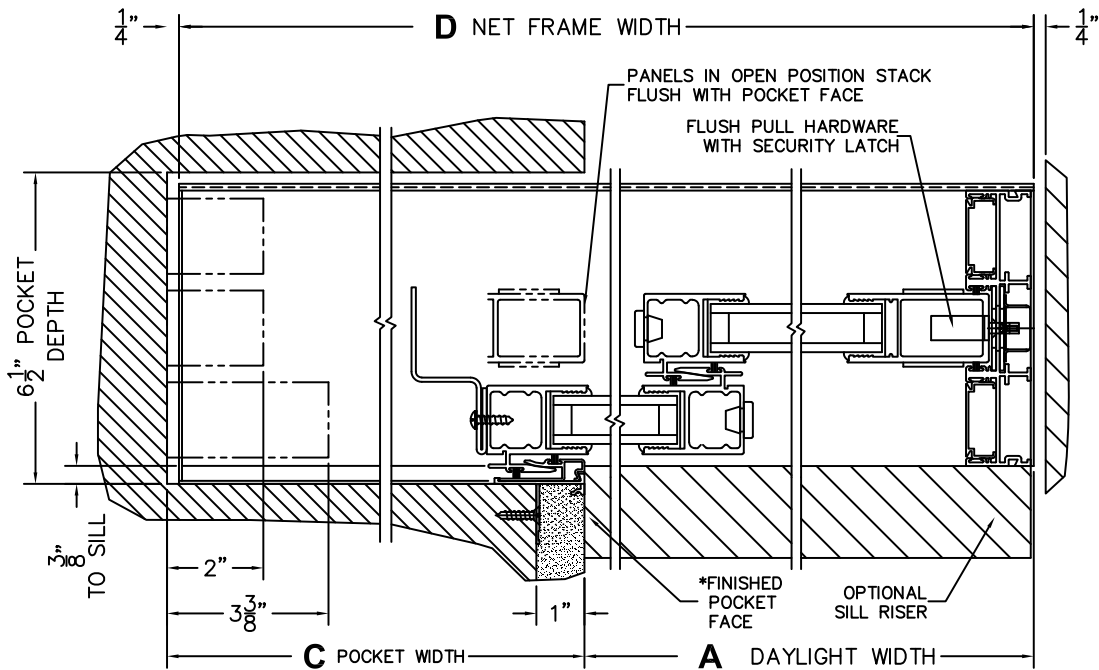

CALCULATED VALUES (FLEETWOOD SUPPLIED)

C(POCKET WIDTH)

D(NET FRAME WIDTH)

NOTES:

(USE RULER TO SCALE DIMENSIONS IN INCHES)

SCALE: 1/4

3
POCKET
JAMB

4
POCKET
INTERLOCKERS

5
INTERLOCKERS

6
LOCK
JAMB

*CAUTION: WHEN CONSTRUCTING POCKET NOTE THAT DAYLIGHT WIDTH DOES NOT INCLUDE 1" SET BACK FOR POST INTERLOCKER.