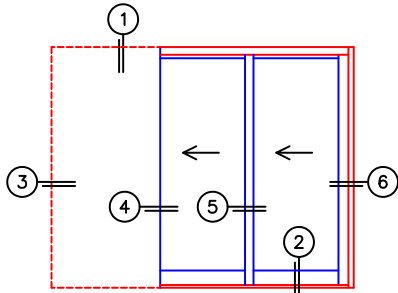

CALCULATED VALUES (FLEETWOOD SUPPLIED)

C(POCKET WIDTH)

D(NET FRAME WIDTH)

NOTES:

(USE RULER TO SCALE DIMENSIONS IN INCHES)

SCALE: 1/4

(USE RULER TO SCALE DIMENSIONS IN INCHES)

SCALE: 1/4

*CAUTION: WHEN CONSTRUCTING POCKET NOTE THAT DAYLIGHT WIDTH DOES NOT INCLUDE 1" SET BACK FOR POST INTERLOCKER.