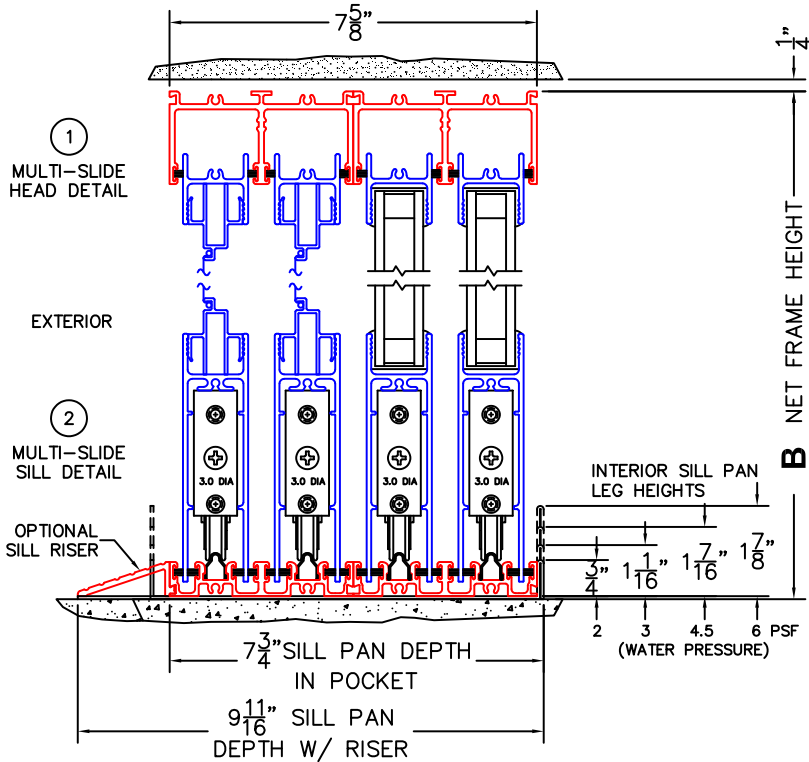

CALCULATED VALUES (FLEETWOOD SUPPLIED)

C(POCKET WIDTH)

D(NET FRAME WIDTH)

NOTES:

(USE RULER TO SCALE DIMENSIONS IN INCHES)

SCALE: 1/4

(USE RULER TO SCALE DIMENSIONS IN INCHES)

SCALE: 1/4

*CAUTION: WHEN CONSTRUCTING POCKET NOTE THAT DAYLIGHT WIDTH DOES NOT INCLUDE 1" SET BACK FOR POST INTERLOCKER.