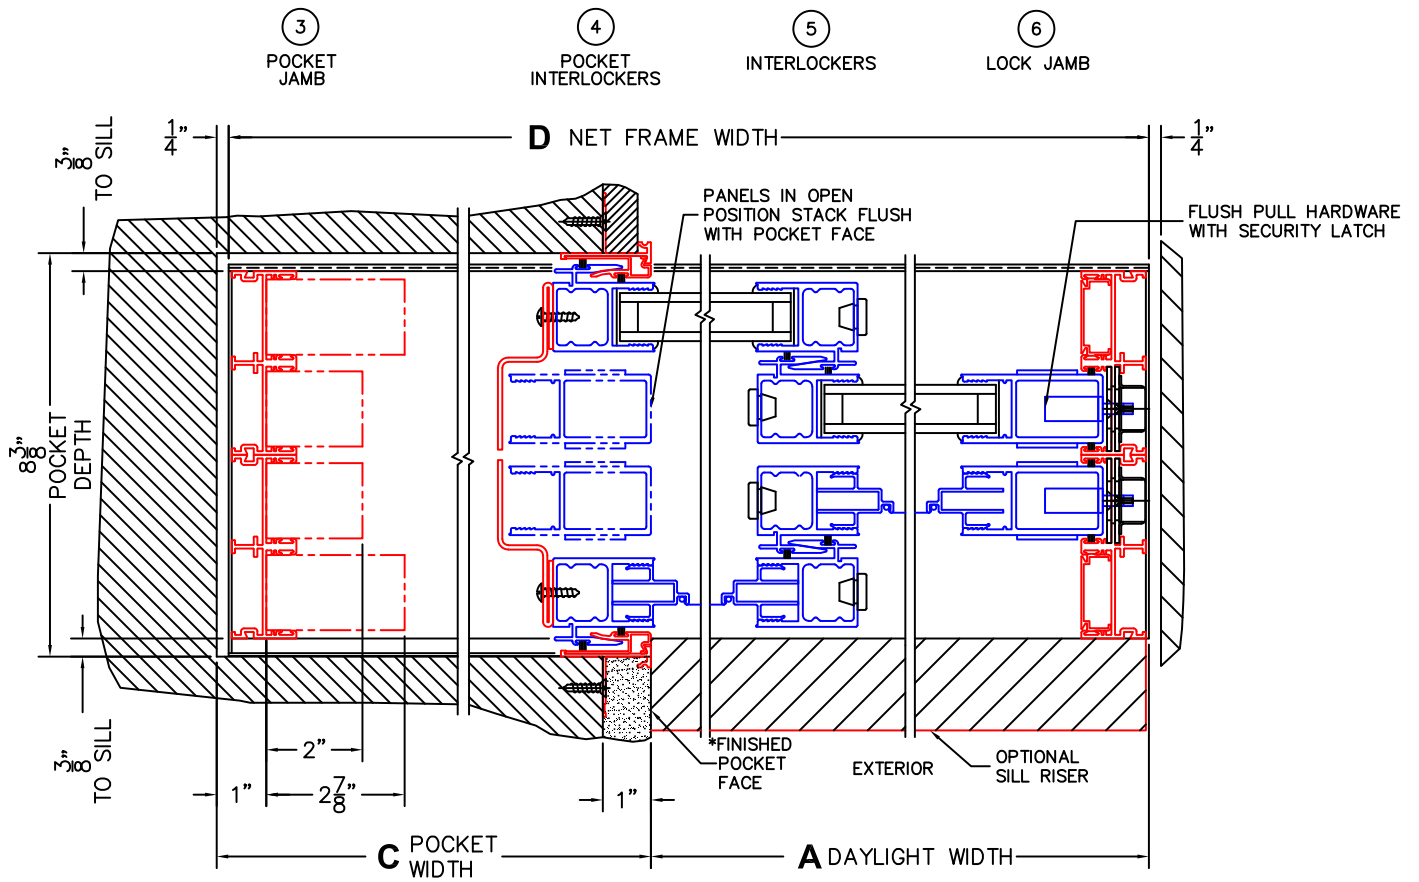

CALCULATED VALUES (FLEETWOOD SUPPLIED)

C(POCKET WIDTH)

D(NET FRAME WIDTH)

NOTES:

(USE RULER TO SCALE DIMENSIONS IN INCHES)

SCALE: 1/4

(USE RULER TO SCALE DIMENSIONS IN INCHES)

SCALE: 1/4

*CAUTION: WHEN CONSTRUCTING POCKET NOTE THAT DAYLIGHT WIDTH DOES NOT INCLUDE 1" SET BACK FOR POST INTERLOCKER.