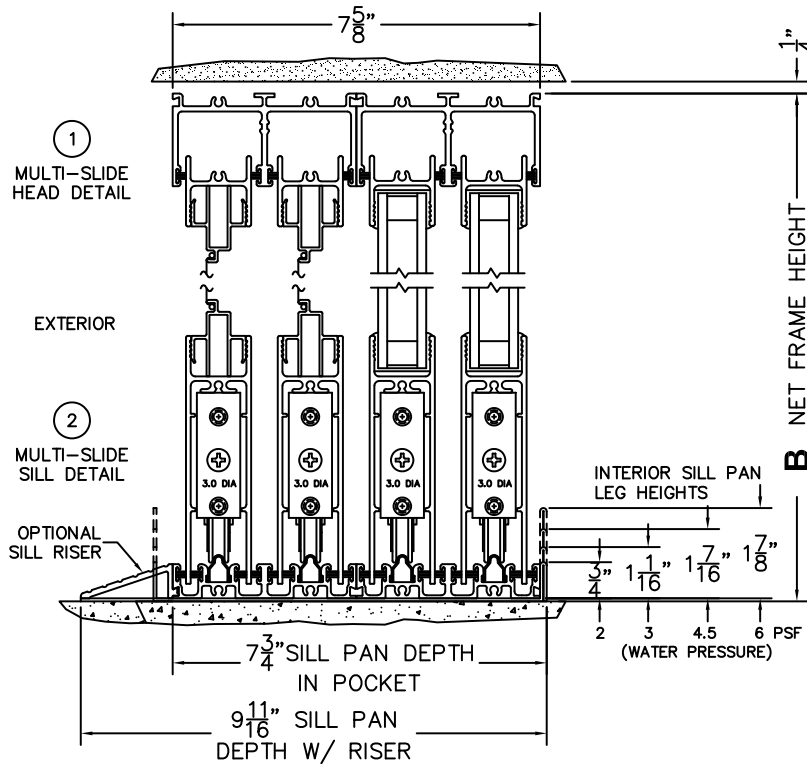

CALCULATED VALUES (FLEETWOOD SUPPLIED)

C(POCKET WIDTH)

D(NET FRAME WIDTH)

NOTES:

(USE RULER TO SCALE DIMENSIONS IN INCHES)

SCALE: 1/4

FLEETWOOD
WINDOWS & DOORS
FleetwoodUSA.com

NORWOOD 3070EX M/S
PXX CUSTOM CONFIGURATION
WITH SCREENS

ORDER NO.:

ITEM NO.:

(USE RULER TO SCALE DIMENSIONS IN INCHES)

SCALE: 1/4

*CAUTION: WHEN CONSTRUCTING POCKET NOTE THAT DAYLIGHT WIDTH DOES NOT INCLUDE 1" SET BACK FOR POST INTERLOCKER.