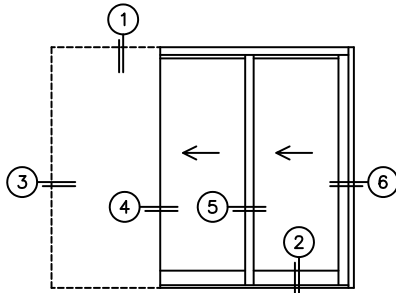

CALCULATED VALUES (FLEETWOOD SUPPLIED)

C(POCKET WIDTH)

D(NET FRAME WIDTH)

NOTES:

(USE RULER TO SCALE DIMENSIONS IN INCHES)

SCALE: 1/4

FLEETWOOD
WINDOWS & DOORS
FleetwoodUSA.com

NORWOOD 3070EX M/S
PXX CUSTOM CONFIGURATION
WITH SCREENS

ORDER NO.:

ITEM NO.:

(USE RULER TO SCALE DIMENSIONS IN INCHES)

SCALE: 1/4

*CAUTION: WHEN CONSTRUCTING POCKET NOTE THAT DAYLIGHT WIDTH DOES NOT INCLUDE 1" SET BACK FOR POST INTERLOCKER.