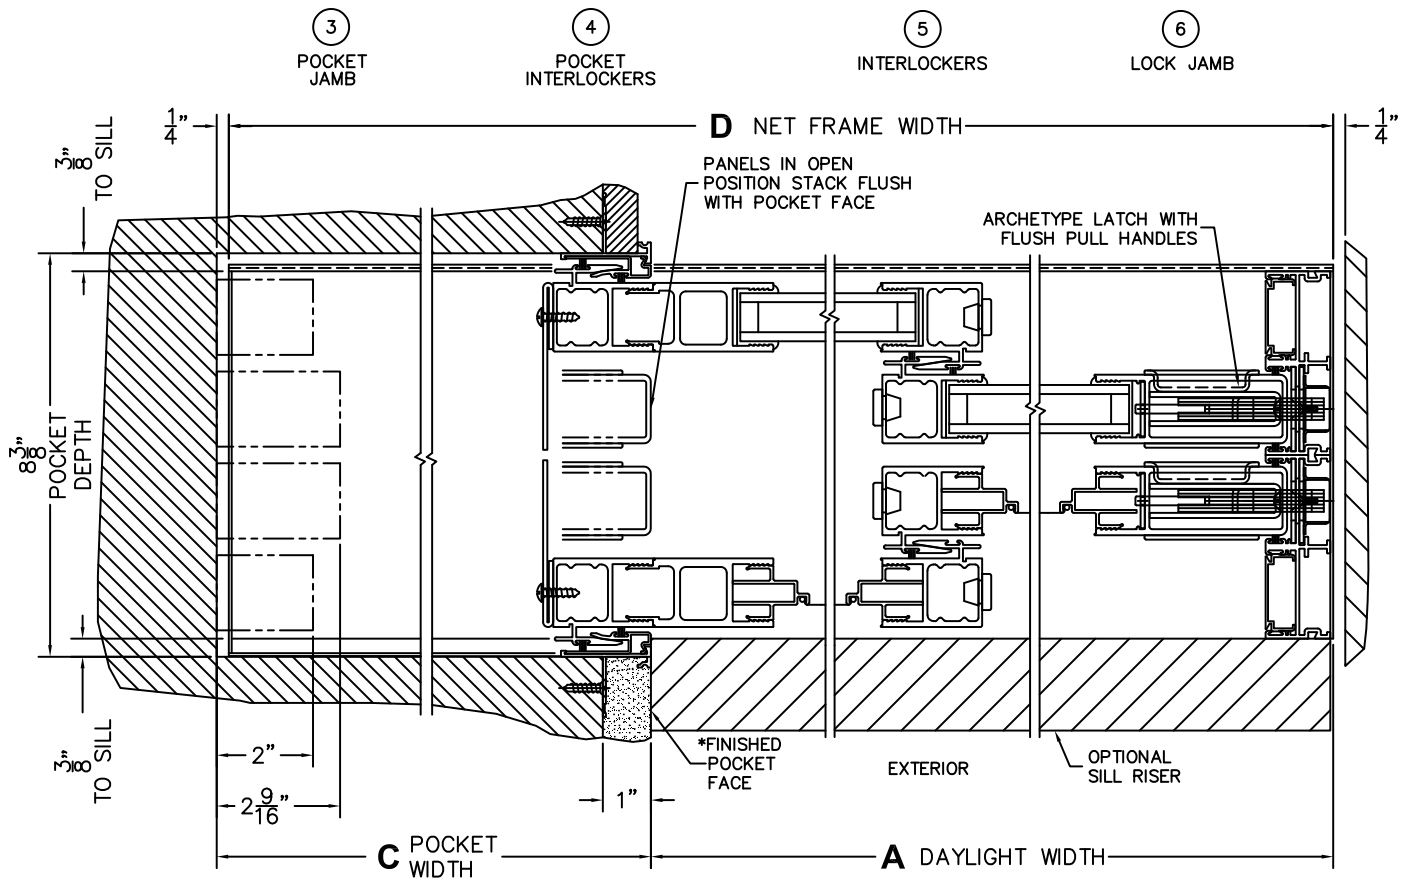

CALCULATED VALUES (FLEETWOOD SUPPLIED)

C(POCKET WIDTH)

D(NET FRAME WIDTH)

NOTES:

(USE RULER TO SCALE DIMENSIONS IN INCHES)

SCALE: 1/4

FLEETWOOD
WINDOWS & DOORS
FleetwoodUSA.com

NORWOOD 3070EX M/S
PXX CUSTOM CONFIGURATION
WITH SCREENS

ORDER NO.:

ITEM NO.:

(USE RULER TO SCALE DIMENSIONS IN INCHES)

SCALE: 1/4

*CAUTION: WHEN CONSTRUCTING POCKET NOTE THAT DAYLIGHT WIDTH DOES NOT INCLUDE 1" SET BACK FOR POST INTERLOCKER.