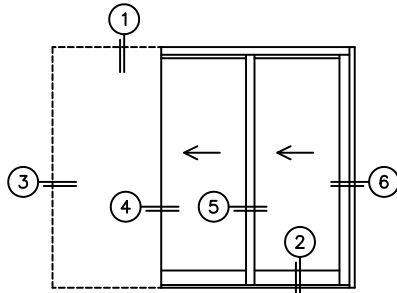

CALCULATED VALUES (FLEETWOOD SUPPLIED)

C(POCKET WIDTH)

D(NET FRAME WIDTH)

NOTES:

(USE RULER TO SCALE DIMENSIONS IN INCHES)

SCALE: 1/4

*CAUTION: WHEN CONSTRUCTING POCKET NOTE THAT DAYLIGHT WIDTH DOES NOT INCLUDE 1" SET BACK FOR POST INTERLOCKER.

FLEETWOOD
WINDOWS & DOORS
FleetwoodUSA.com

NORWOOD 3070EX M/S
PXX STANDARD CONFIGURATION
WITH SCREENS

ORDER NO.:

ITEM NO.:

(USE RULER TO SCALE DIMENSIONS IN INCHES)

SCALE: 1/4

*CAUTION: WHEN CONSTRUCTING POCKET NOTE THAT DAYLIGHT WIDTH DOES NOT INCLUDE 1" SET BACK FOR POST INTERLOCKER.