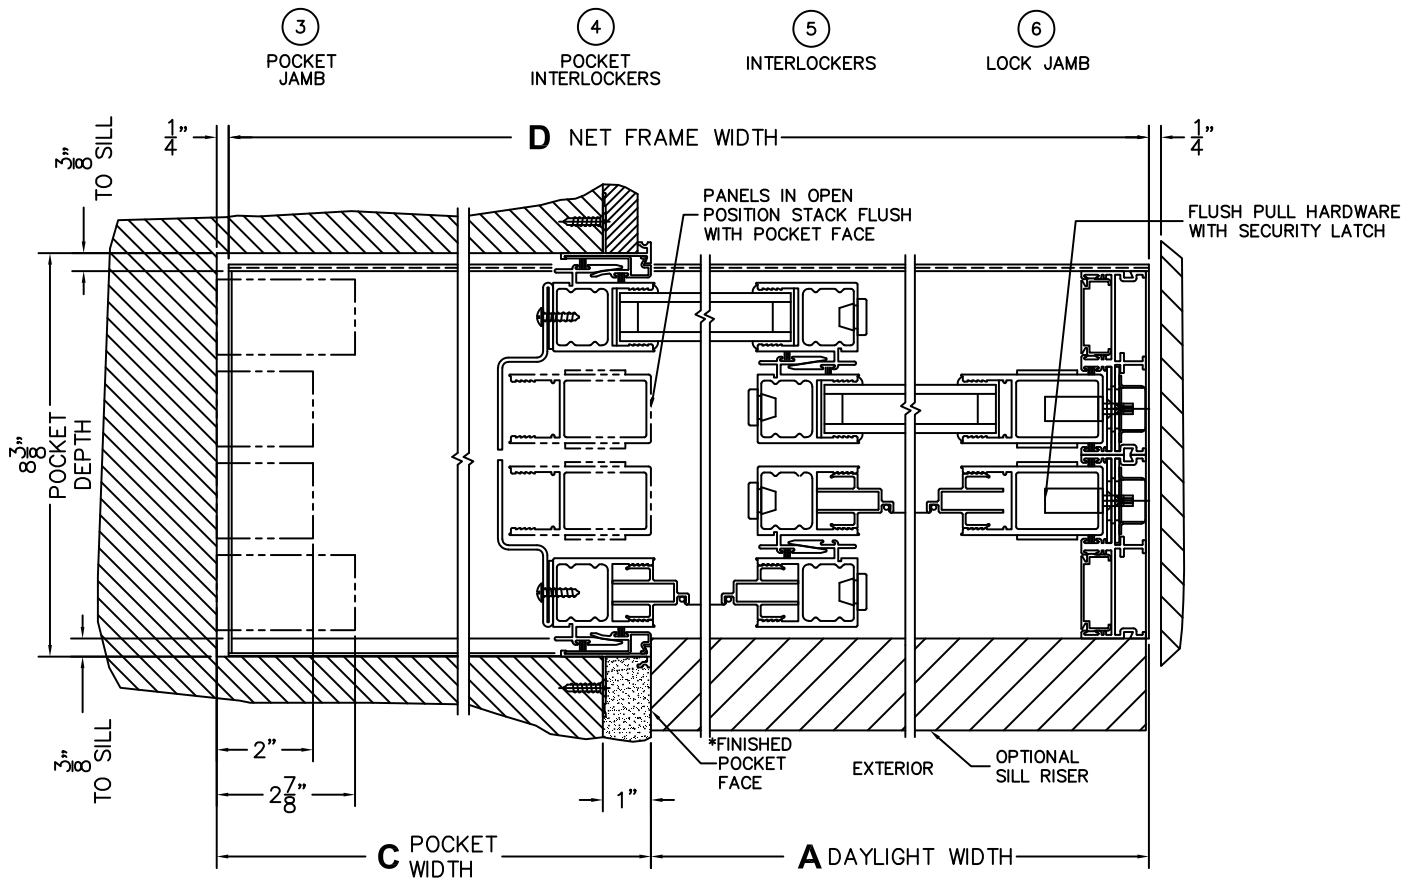

CALCULATED VALUES (FLEETWOOD SUPPLIED)

C(POCKET WIDTH)

D(NET FRAME WIDTH)

NOTES:

(USE RULER TO SCALE DIMENSIONS IN INCHES)

SCALE: 1/4

*CAUTION: WHEN CONSTRUCTING POCKET NOTE THAT DAYLIGHT WIDTH DOES NOT INCLUDE 1" SET BACK FOR POST INTERLOCKER.

FLEETWOOD
WINDOWS & DOORS
FleetwoodUSA.com

NORWOOD 3070EX M/S
PXX STANDARD CONFIGURATION
WITH SCREENS

ORDER NO.:

ITEM NO.:

(USE RULER TO SCALE DIMENSIONS IN INCHES)

SCALE: 1/4

*CAUTION: WHEN CONSTRUCTING POCKET NOTE THAT DAYLIGHT WIDTH DOES NOT INCLUDE 1" SET BACK FOR POST INTERLOCKER.