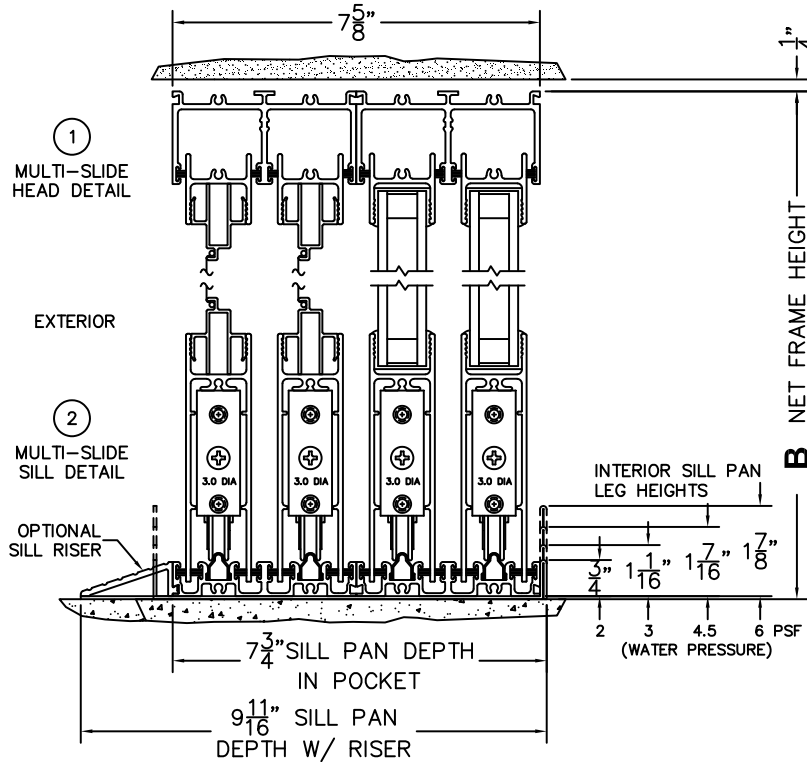

CALCULATED VALUES (FLEETWOOD SUPPLIED)

C(POCKET WIDTH)

D(NET FRAME WIDTH)

NOTES:

(USE RULER TO SCALE DIMENSIONS IN INCHES)

SCALE: 1/4

*CAUTION: WHEN CONSTRUCTING POCKET NOTE THAT DAYLIGHT WIDTH DOES NOT INCLUDE 1" SET BACK FOR POST INTERLOCKER.

FLEETWOOD
WINDOWS & DOORS
FleetwoodUSA.com

NORWOOD 3070EX M/S
PXX STANDARD CONFIGURATION
WITH SCREENS

ORDER NO.:

ITEM NO.:

(USE RULER TO SCALE DIMENSIONS IN INCHES)

SCALE: 1/4

*CAUTION: WHEN CONSTRUCTING POCKET NOTE THAT DAYLIGHT WIDTH DOES NOT INCLUDE 1" SET BACK FOR POST INTERLOCKER.