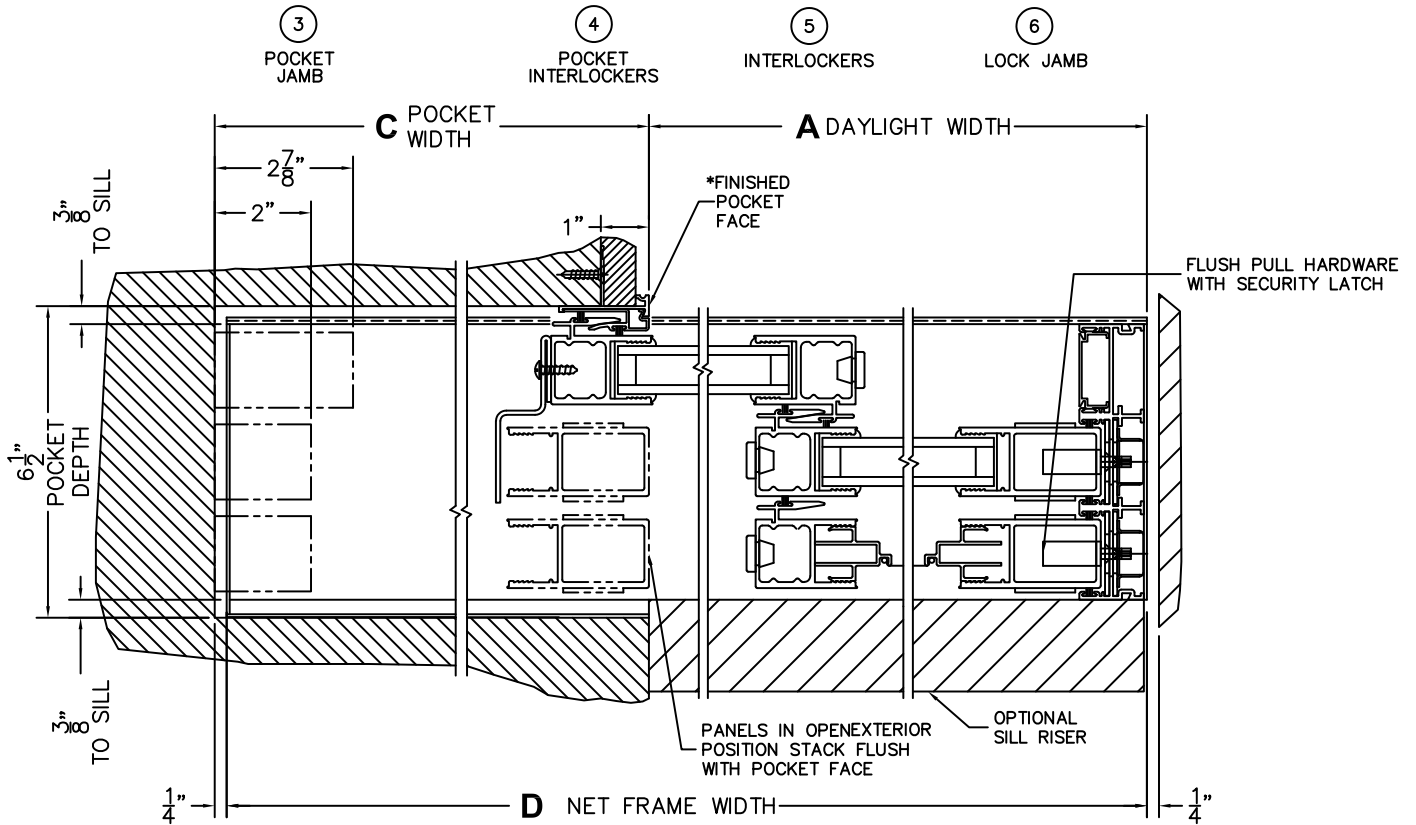

CALCULATED VALUES (FLEETWOOD SUPPLIED)

C(POCKET WIDTH)

D(NET FRAME WIDTH)

NOTES:

(USE RULER TO SCALE DIMENSIONS IN INCHES)

SCALE: 1/4

PXX DOOR SHOWN

(USE RULER TO SCALE DIMENSIONS IN INCHES)

SCALE: 1/4

*CAUTION: WHEN CONSTRUCTING POCKET NOTE THAT DAYLIGHT WIDTH DOES NOT INCLUDE 1" SET BACK FOR POST INTERLOCKER.