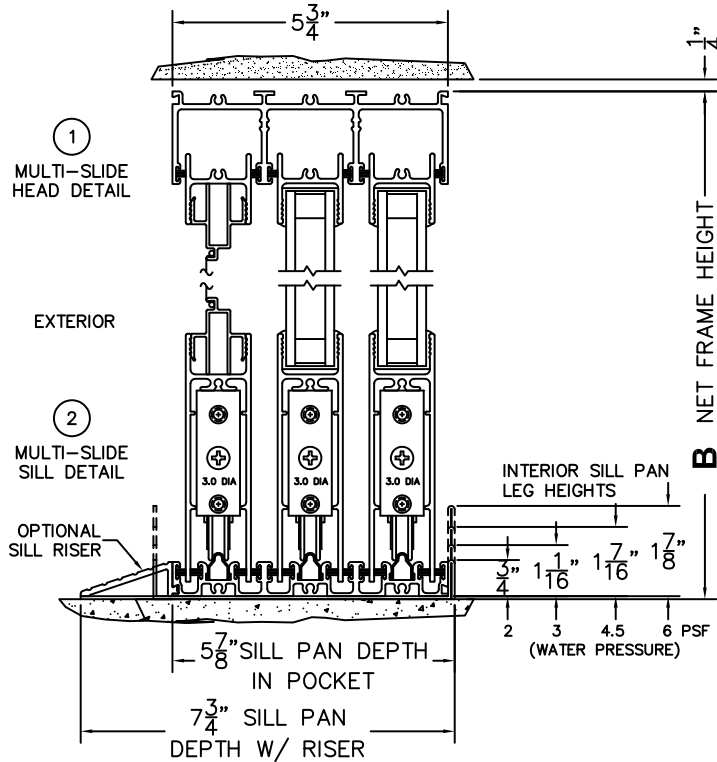

CALCULATED VALUES (FLEETWOOD SUPPLIED)

C(POCKET WIDTH)

D(NET FRAME WIDTH)

NOTES:

(USE RULER TO SCALE DIMENSIONS IN INCHES)

SCALE: 1/4

PXX DOOR SHOWN

(USE RULER TO SCALE DIMENSIONS IN INCHES)

SCALE: 1/4

*CAUTION: WHEN CONSTRUCTING POCKET NOTE THAT DAYLIGHT WIDTH DOES NOT INCLUDE 1" SET BACK FOR POST INTERLOCKER.