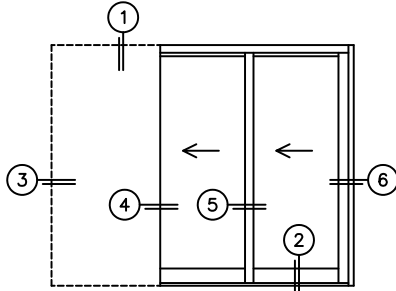

CALCULATED VALUES (FLEETWOOD SUPPLIED)

C(POCKET WIDTH)

D(NET FRAME WIDTH)

NOTES:

(USE RULER TO SCALE DIMENSIONS IN INCHES)

SCALE: 1/4

PXX DOOR SHOWN

(USE RULER TO SCALE DIMENSIONS IN INCHES)

SCALE: 1/4

*CAUTION: WHEN CONSTRUCTING POCKET NOTE THAT DAYLIGHT WIDTH DOES NOT INCLUDE 1" SET BACK FOR POST INTERLOCKER.