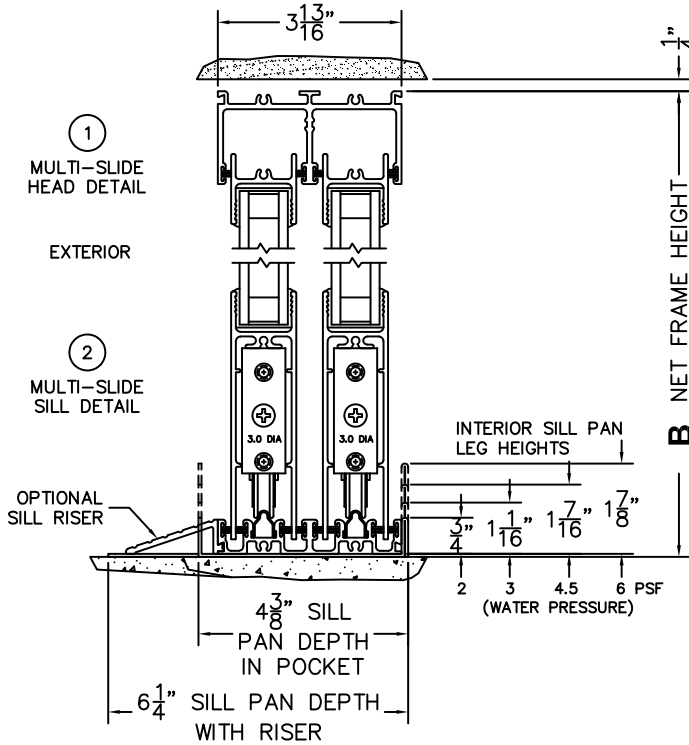

CALCULATED VALUES (FLEETWOOD SUPPLIED)

C(POCKET WIDTH)

D(NET FRAME WIDTH)

NOTES:

(USE RULER TO SCALE DIMENSIONS IN INCHES)

SCALE: 1/4

*CAUTION: WHEN CONSTRUCTING POCKET NOTE THAT DAYLIGHT WIDTH DOES NOT INCLUDE 1" SET BACK FOR POST INTERLOCKER.