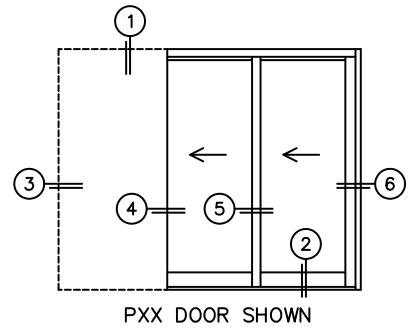

CALCULATED VALUES (FLEETWOOD SUPPLIED)

C(POCKET WIDTH)

D(NET FRAME WIDTH)

NOTES:

(USE RULER TO SCALE DIMENSIONS IN INCHES)

SCALE: 1/4

*CAUTION: WHEN CONSTRUCTING POCKET NOTE THAT DAYLIGHT WIDTH DOES NOT INCLUDE 1" SET BACK FOR POST INTERLOCKER.