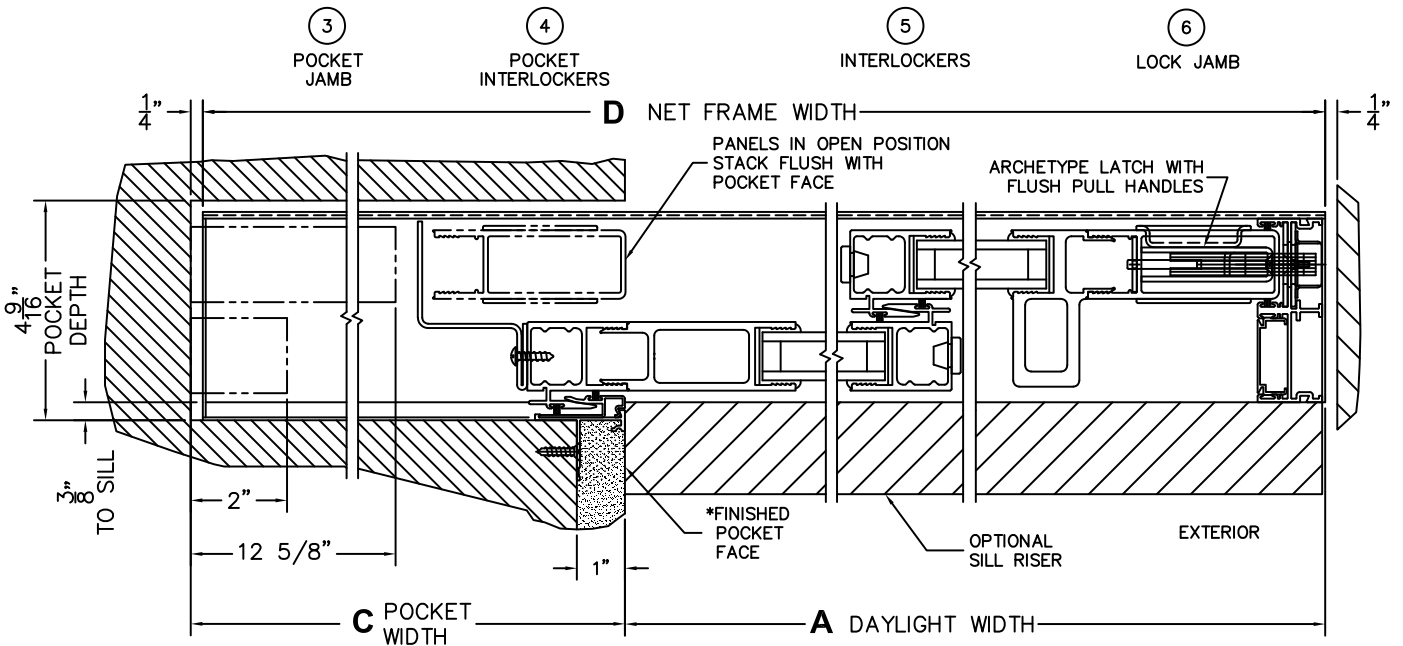

CALCULATED VALUES (FLEETWOOD SUPPLIED)

C(POCKET WIDTH)

D(NET FRAME WIDTH)

NOTES:

(USE RULER TO SCALE DIMENSIONS IN INCHES)

SCALE: 1/4

*CAUTION: WHEN CONSTRUCTING POCKET NOTE THAT DAYLIGHT WIDTH DOES NOT INCLUDE 1" SET BACK FOR POST INTERLOCKER.