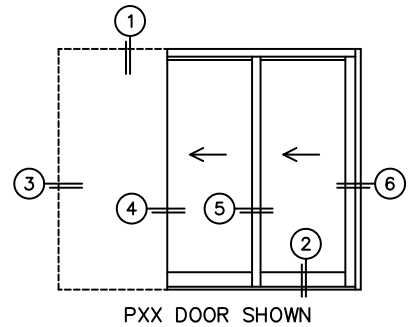

CALCULATED VALUES (FLEETWOOD SUPPLIED)

C(POCKET WIDTH)

D(NET FRAME WIDTH)

NOTES:

(USE RULER TO SCALE DIMENSIONS IN INCHES)

SCALE: 1/4

*CAUTION: WHEN CONSTRUCTING POCKET NOTE THAT DAYLIGHT WIDTH DOES NOT INCLUDE 1" SET BACK FOR POST INTERLOCKER.