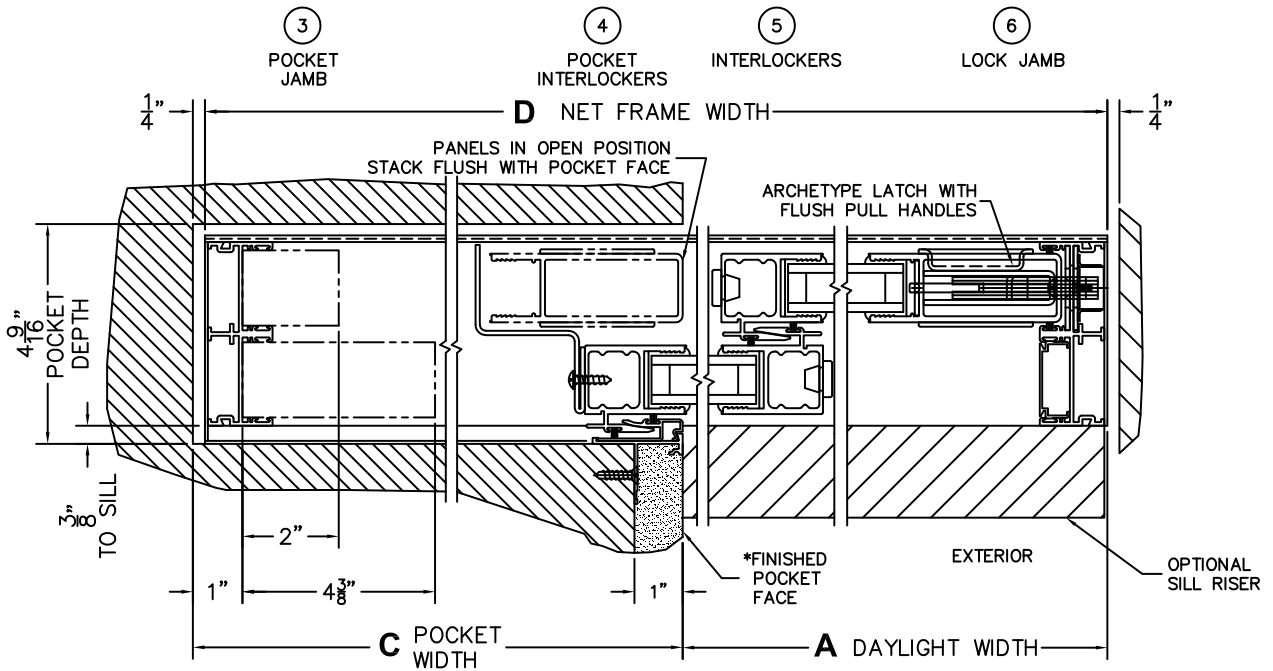

CALCULATED VALUES (FLEETWOOD SUPPLIED)

C(POCKET WIDTH)

D(NET FRAME WIDTH)

NOTES:

(USE RULER TO SCALE DIMENSIONS IN INCHES)

SCALE: 1/4

*CAUTION: WHEN CONSTRUCTING POCKET NOTE THAT DAYLIGHT WIDTH DOES NOT INCLUDE 1" SET BACK FOR POST INTERLOCKER.