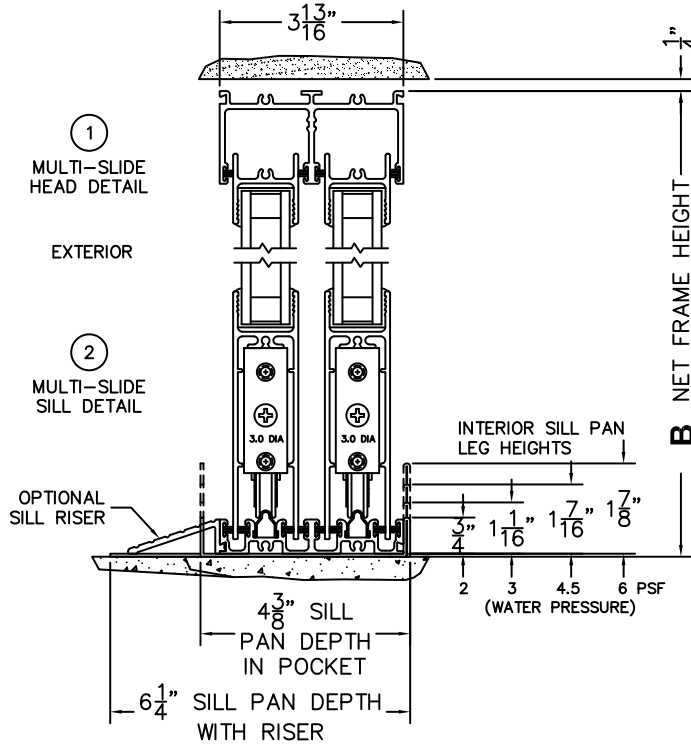

CALCULATED VALUES (FLEETWOOD SUPPLIED)

C(POCKET WIDTH)

D(NET FRAME WIDTH)

NOTES:

(USE RULER TO SCALE DIMENSIONS IN INCHES)

SCALE: 1/4

*CAUTION: WHEN CONSTRUCTING POCKET NOTE THAT DAYLIGHT WIDTH DOES NOT INCLUDE 1" SET BACK FOR POST INTERLOCKER.