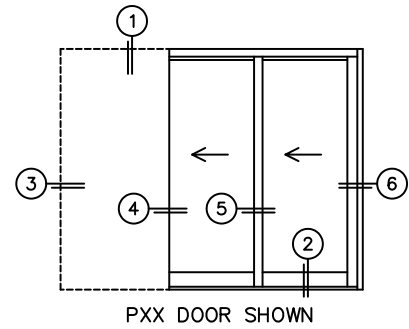

CALCULATED VALUES (FLEETWOOD SUPPLIED)

C(POCKET WIDTH)

D(NET FRAME WIDTH)

NOTES:

(USE RULER TO SCALE DIMENSIONS IN INCHES)

SCALE: 1/4

*CAUTION: WHEN CONSTRUCTING POCKET NOTE THAT DAYLIGHT WIDTH DOES NOT INCLUDE 1" SET BACK FOR POST INTERLOCKER.