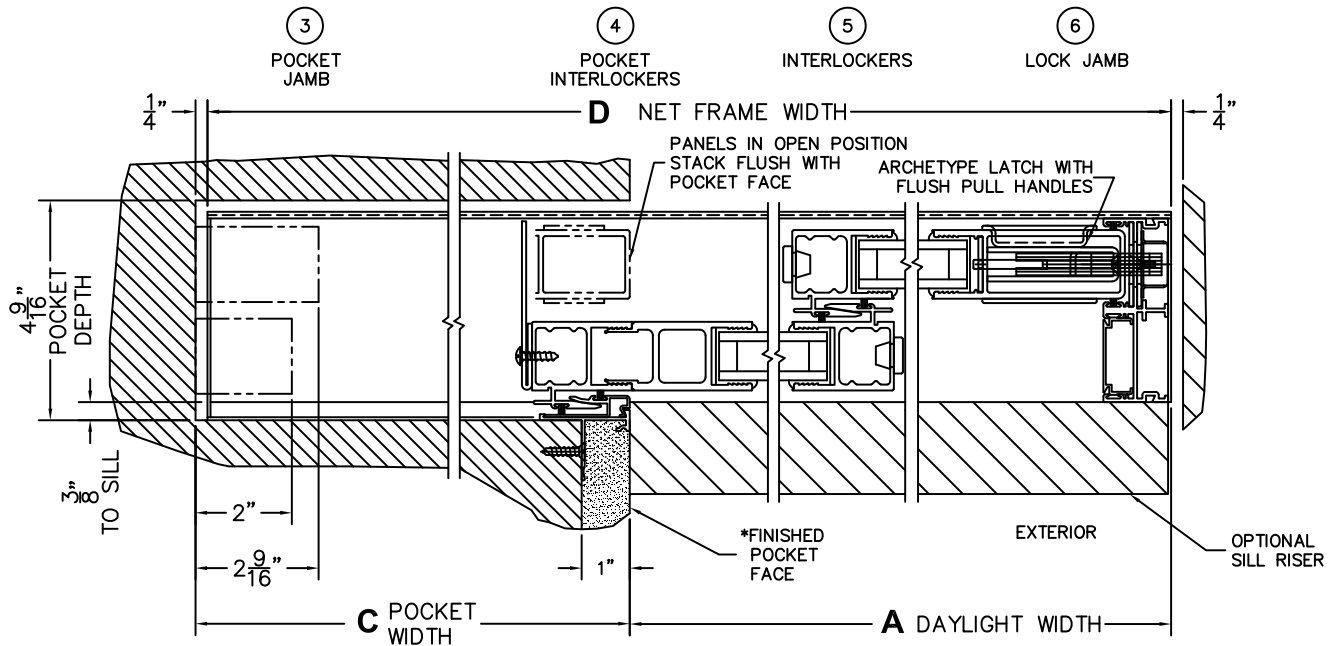

CALCULATED VALUES (FLEETWOOD SUPPLIED)

C(POCKET WIDTH)

D(NET FRAME WIDTH)

NOTES:

(USE RULER TO SCALE DIMENSIONS IN INCHES)

SCALE: 1/4

*CAUTION: WHEN CONSTRUCTING POCKET NOTE THAT DAYLIGHT WIDTH DOES NOT INCLUDE 1" SET BACK FOR POST INTERLOCKER.