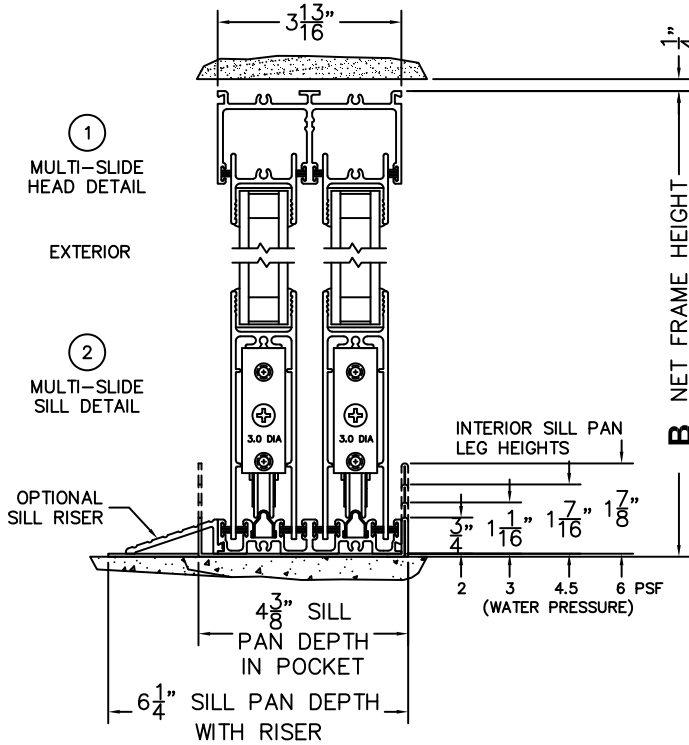

CALCULATED VALUES (FLEETWOOD SUPPLIED)

C(POCKET WIDTH)

D(NET FRAME WIDTH)

NOTES:

(USE RULER TO SCALE DIMENSIONS IN INCHES)

SCALE: 1/4

*CAUTION: WHEN CONSTRUCTING POCKET NOTE THAT DAYLIGHT WIDTH DOES NOT INCLUDE 1" SET BACK FOR POST INTERLOCKER.