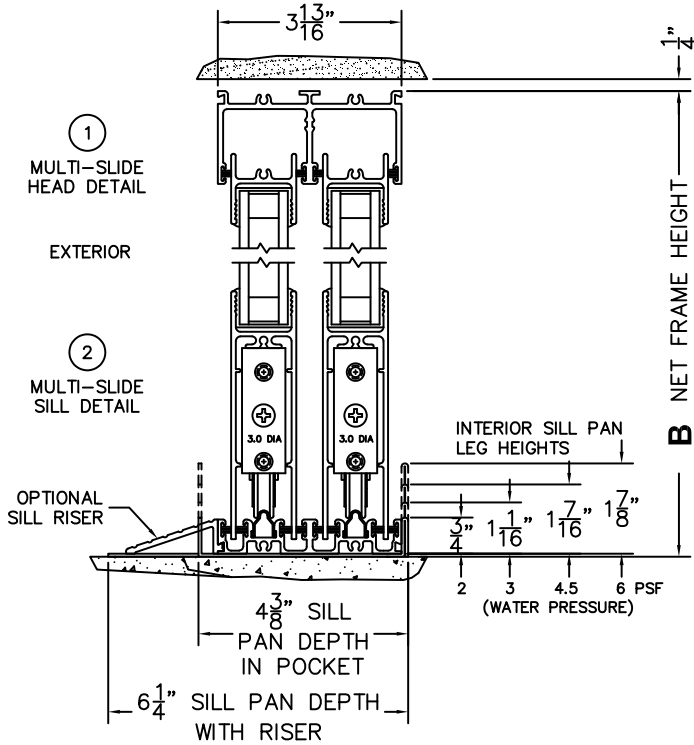

CALCULATED VALUES (FLEETWOOD SUPPLIED)

C(POCKET WIDTH)

D(NET FRAME WIDTH)

NOTES:

(USE RULER TO SCALE DIMENSIONS IN INCHES)

SCALE: 1/4

*CAUTION: WHEN CONSTRUCTING POCKET NOTE THAT DAYLIGHT WIDTH DOES NOT INCLUDE 1" SET BACK FOR POST INTERLOCKER.