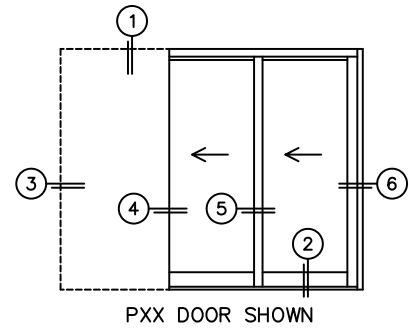

CALCULATED VALUES (FLEETWOOD SUPPLIED)

C(POCKET WIDTH)

D(NET FRAME WIDTH)

NOTES:

(USE RULER TO SCALE DIMENSIONS IN INCHES)

SCALE: 1/4

*CAUTION: WHEN CONSTRUCTING POCKET NOTE THAT DAYLIGHT WIDTH DOES NOT INCLUDE 1" SET BACK FOR POST INTERLOCKER.