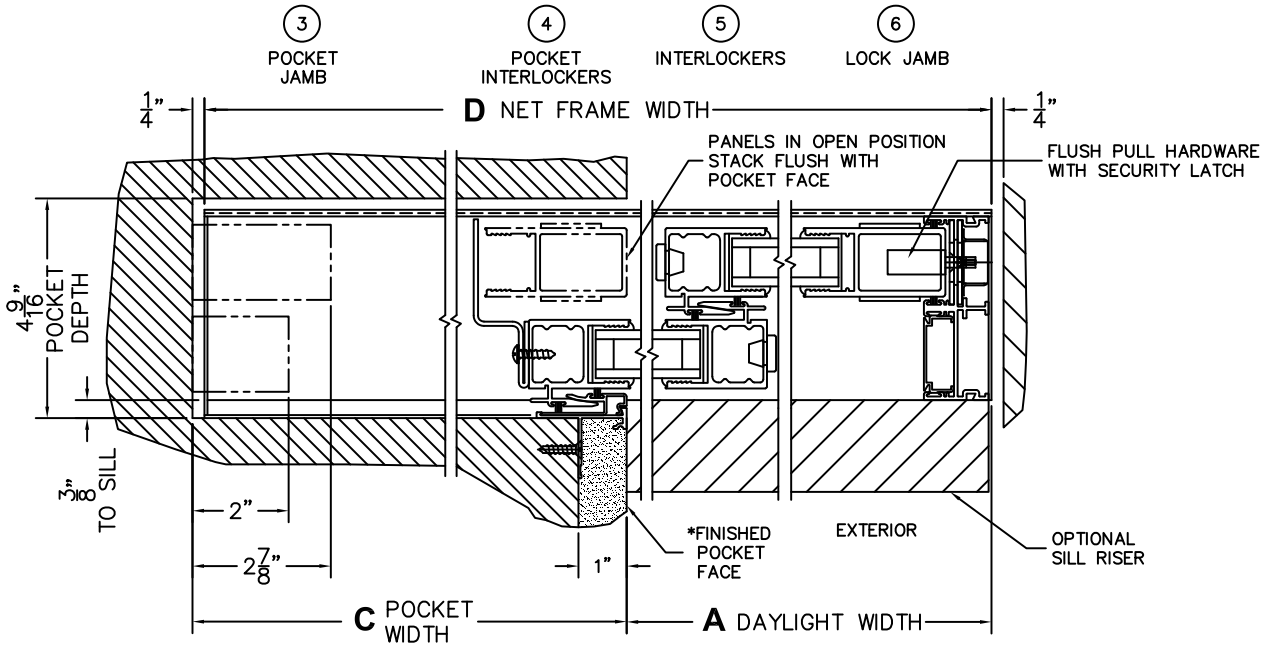

CALCULATED VALUES (FLEETWOOD SUPPLIED)

C(POCKET WIDTH)

D(NET FRAME WIDTH)

NOTES:

(USE RULER TO SCALE DIMENSIONS IN INCHES)

SCALE: 1/4

*CAUTION: WHEN CONSTRUCTING POCKET NOTE THAT DAYLIGHT WIDTH DOES NOT INCLUDE 1" SET BACK FOR POST INTERLOCKER.