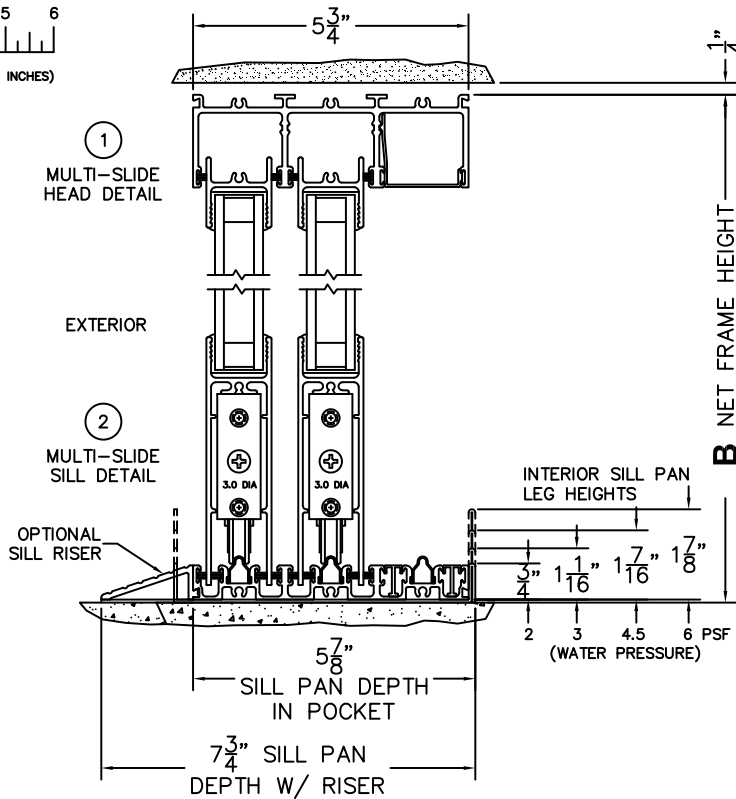

CALCULATED VALUES (FLEETWOOD SUPPLIED)

C(POCKET WIDTH)

D(NET FRAME WIDTH)

NOTES:

(USE RULER TO SCALE DIMENSIONS IN INCHES)

SCALE: 1/4

PXX DOOR SHOWN

- 3 POCKET JAMB
- 4 POCKET INTERLOCKERS
- 5 INTERLOCKERS
- 6 LOCK JAMB

*CAUTION: WHEN CONSTRUCTING POCKET NOTE THAT DAYLIGHT WIDTH DOES NOT INCLUDE 1" SET BACK FOR POST INTERLOCKER.