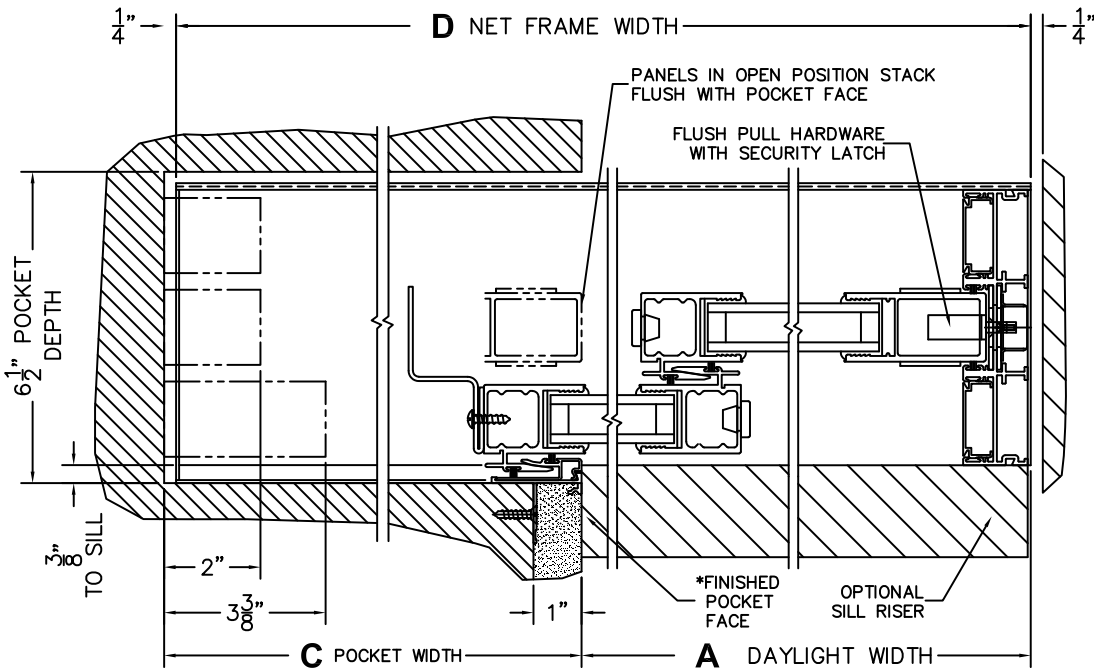

CALCULATED VALUES (FLEETWOOD SUPPLIED)

C(POCKET WIDTH)

D(NET FRAME WIDTH)

NOTES:

(USE RULER TO SCALE DIMENSIONS IN INCHES)

SCALE: 1/4

PXX DOOR SHOWN

- 3 POCKET JAMB
- 4 POCKET INTERLOCKERS
- 5 INTERLOCKERS
- 6 LOCK JAMB

*CAUTION: WHEN CONSTRUCTING POCKET NOTE THAT DAYLIGHT WIDTH DOES NOT INCLUDE 1" SET BACK FOR POST INTERLOCKER.