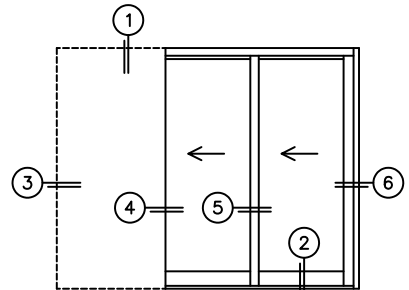

CALCULATED VALUES (FLEETWOOD SUPPLIED)

C(POCKET WIDTH)

D(NET FRAME WIDTH)

NOTES:

(USE RULER TO SCALE DIMENSIONS IN INCHES)

SCALE: 1/4

PXX DOOR SHOWN

- 3 POCKET JAMB
- 4 POCKET INTERLOCKERS
- 5 INTERLOCKERS
- 6 LOCK JAMB

*CAUTION: WHEN CONSTRUCTING POCKET NOTE THAT DAYLIGHT WIDTH DOES NOT INCLUDE 1" SET BACK FOR POST INTERLOCKER.