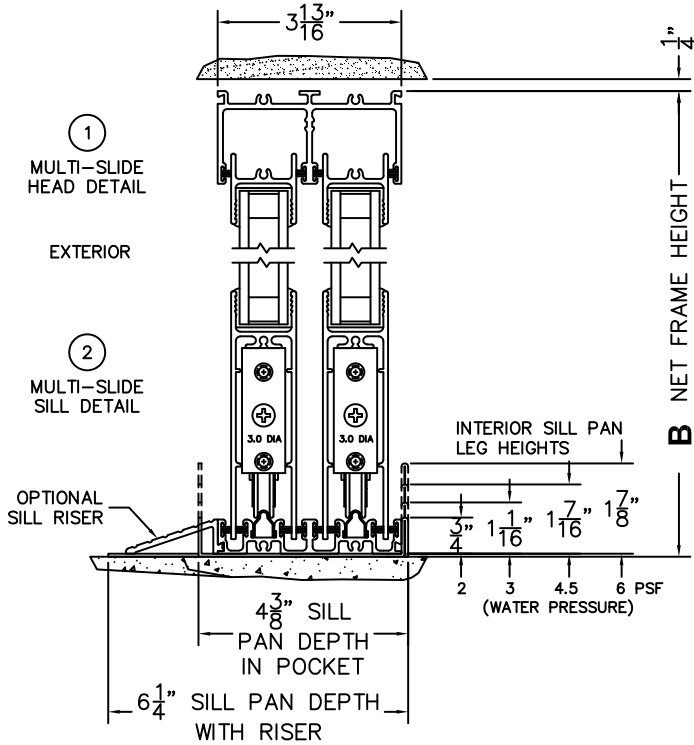

CALCULATED VALUES (FLEETWOOD SUPPLIED)

C (POCKET WIDTH)	
D (NET FRAME WIDTH)	

NOTES:

(USE RULER TO SCALE DIMENSIONS IN INCHES)

SCALE: 1/4

*CAUTION: WHEN CONSTRUCTING POCKET NOTE THAT DAYLIGHT WIDTH DOES NOT INCLUDE 1" SET BACK FOR POST INTERLOCKER.