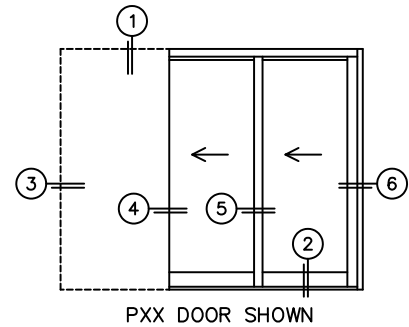

CALCULATED VALUES (FLEETWOOD SUPPLIED)

C (POCKET WIDTH)	
D (NET FRAME WIDTH)	

NOTES:

(USE RULER TO SCALE DIMENSIONS IN INCHES)

SCALE: 1/4

*CAUTION: WHEN CONSTRUCTING POCKET NOTE THAT DAYLIGHT WIDTH DOES NOT INCLUDE 1" SET BACK FOR POST INTERLOCKER.