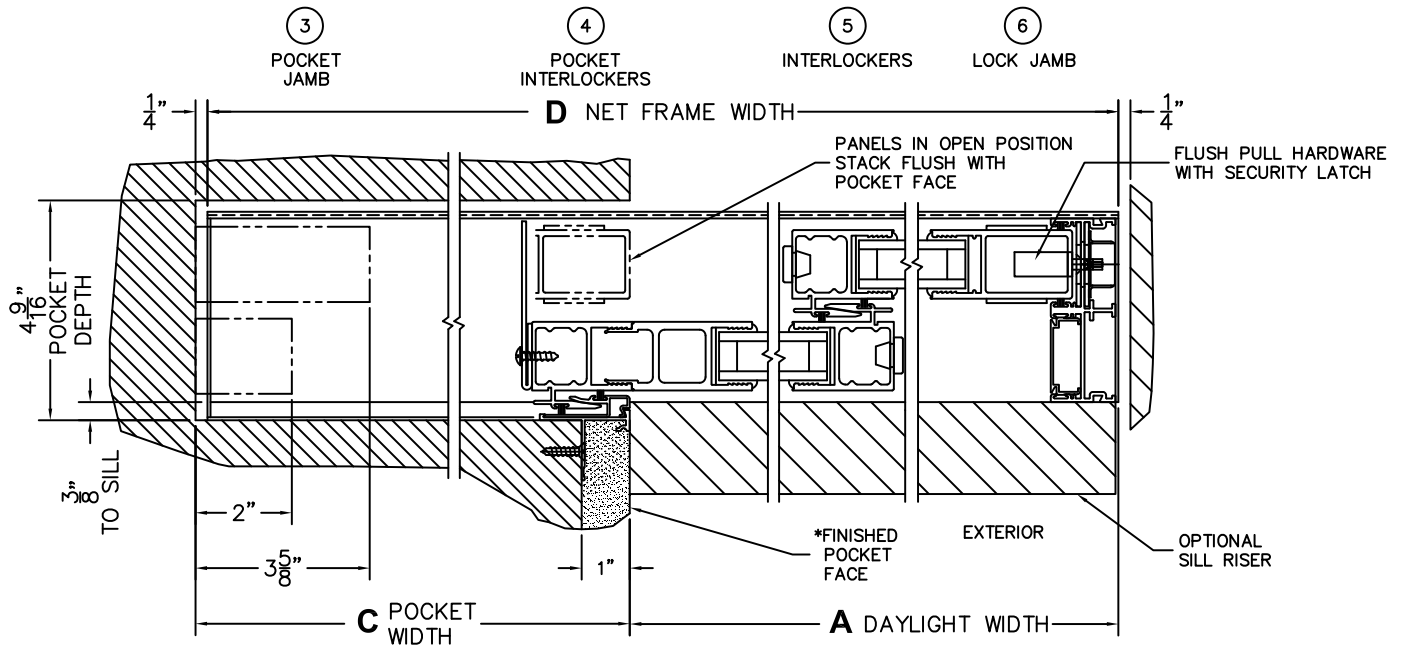

CALCULATED VALUES (FLEETWOOD SUPPLIED)

C (POCKET WIDTH)	
D (NET FRAME WIDTH)	

NOTES:

(USE RULER TO SCALE DIMENSIONS IN INCHES)

SCALE: 1/4

*CAUTION: WHEN CONSTRUCTING POCKET NOTE THAT DAYLIGHT WIDTH DOES NOT INCLUDE 1" SET BACK FOR POST INTERLOCKER.