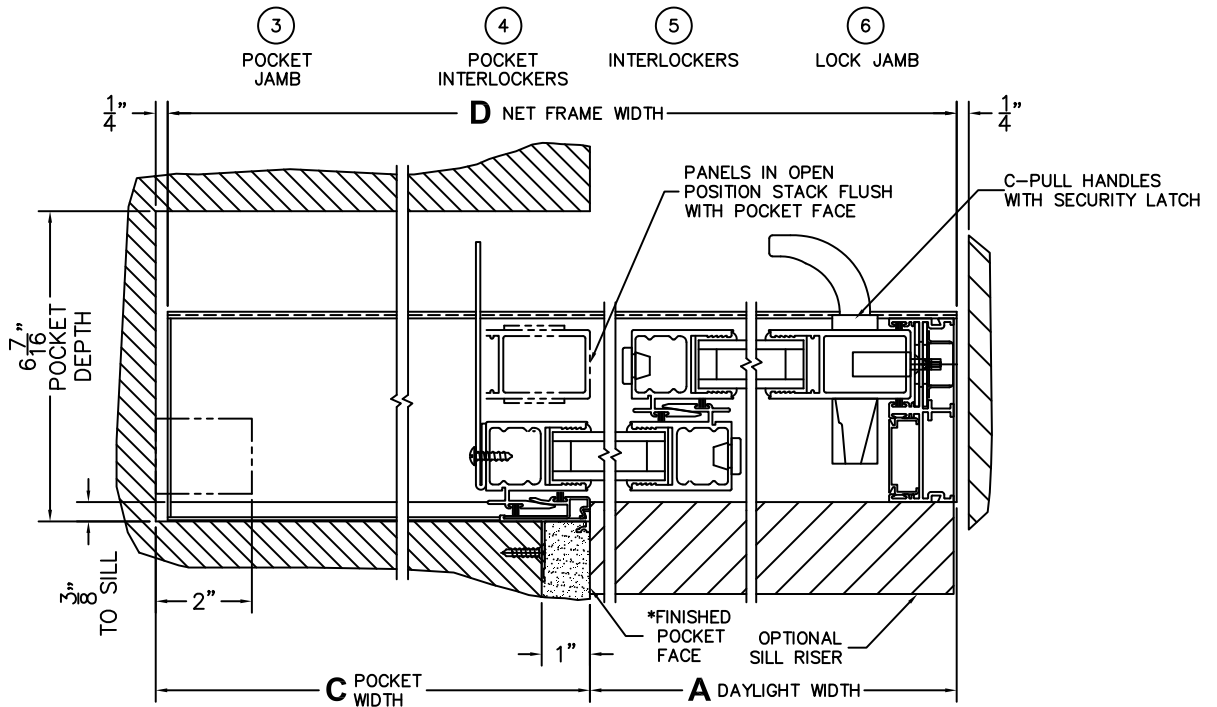

CALCULATED VALUES (FLEETWOOD SUPPLIED)

C(POCKET WIDTH)

D(NET FRAME WIDTH)

NOTES:

(USE RULER TO SCALE DIMENSIONS IN INCHES)

SCALE: 1/4

*CAUTION: WHEN CONSTRUCTING POCKET NOTE THAT DAYLIGHT WIDTH DOES NOT INCLUDE 1" SET BACK FOR POST INTERLOCKER.