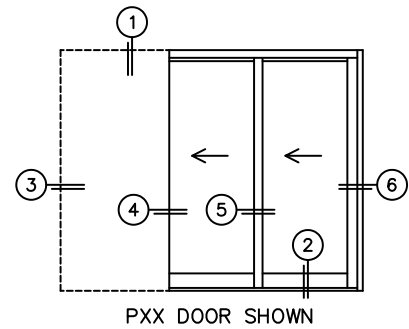

CALCULATED VALUES (FLEETWOOD SUPPLIED)

C(POCKET WIDTH)

D(NET FRAME WIDTH)

NOTES:

(USE RULER TO SCALE DIMENSIONS IN INCHES)

SCALE: 1/4

*CAUTION: WHEN CONSTRUCTING POCKET NOTE THAT DAYLIGHT WIDTH DOES NOT INCLUDE 1" SET BACK FOR POST INTERLOCKER.