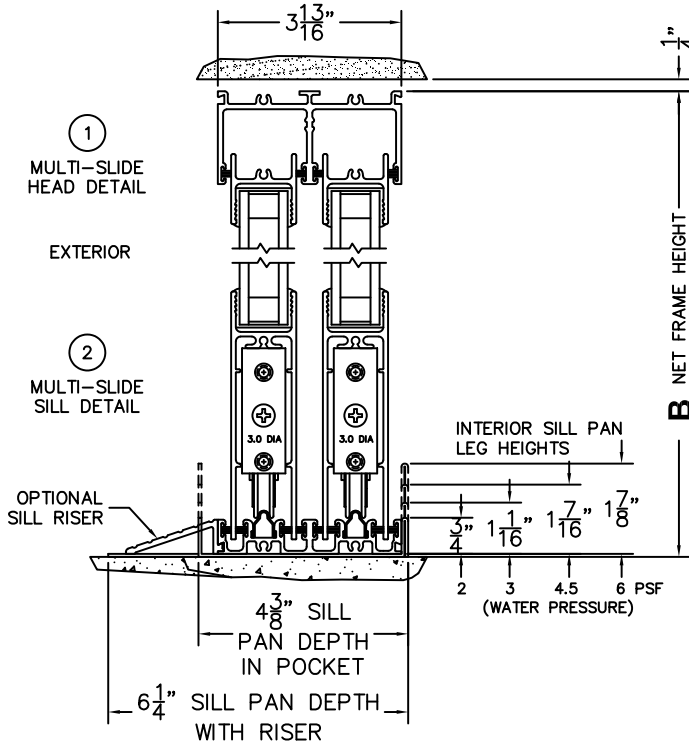

CALCULATED VALUES (FLEETWOOD SUPPLIED)

C(POCKET WIDTH)

D(NET FRAME WIDTH)

NOTES:

(USE RULER TO SCALE DIMENSIONS IN INCHES)

SCALE: 1/4

*CAUTION: WHEN CONSTRUCTING POCKET NOTE THAT DAYLIGHT WIDTH DOES NOT INCLUDE 1" SET BACK FOR POST INTERLOCKER.