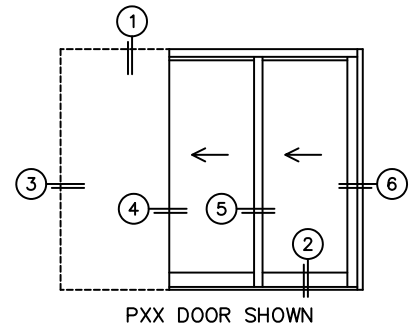

CALCULATED VALUES (FLEETWOOD SUPPLIED)

C(POCKET WIDTH)

D(NET FRAME WIDTH)

NOTES:

(USE RULER TO SCALE DIMENSIONS IN INCHES)

SCALE: 1/4

*CAUTION: WHEN CONSTRUCTING POCKET NOTE THAT DAYLIGHT WIDTH DOES NOT INCLUDE 1" SET BACK FOR POST INTERLOCKER.