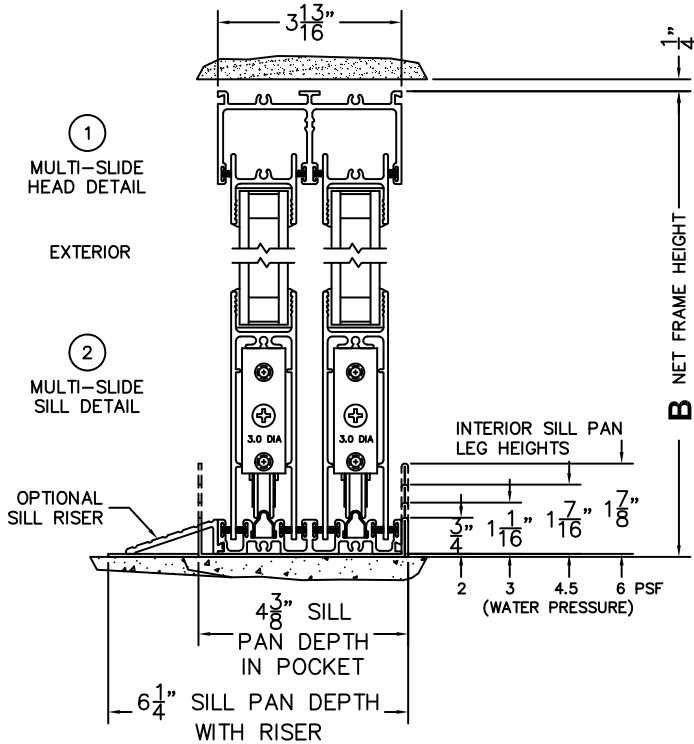

CALCULATED VALUES (FLEETWOOD SUPPLIED)

C(POCKET WIDTH)

D(NET FRAME WIDTH)

NOTES:

(USE RULER TO SCALE DIMENSIONS IN INCHES)

SCALE: 1/4

*CAUTION: WHEN CONSTRUCTING POCKET NOTE THAT DAYLIGHT WIDTH DOES NOT INCLUDE 1" SET BACK FOR POST INTERLOCKER.