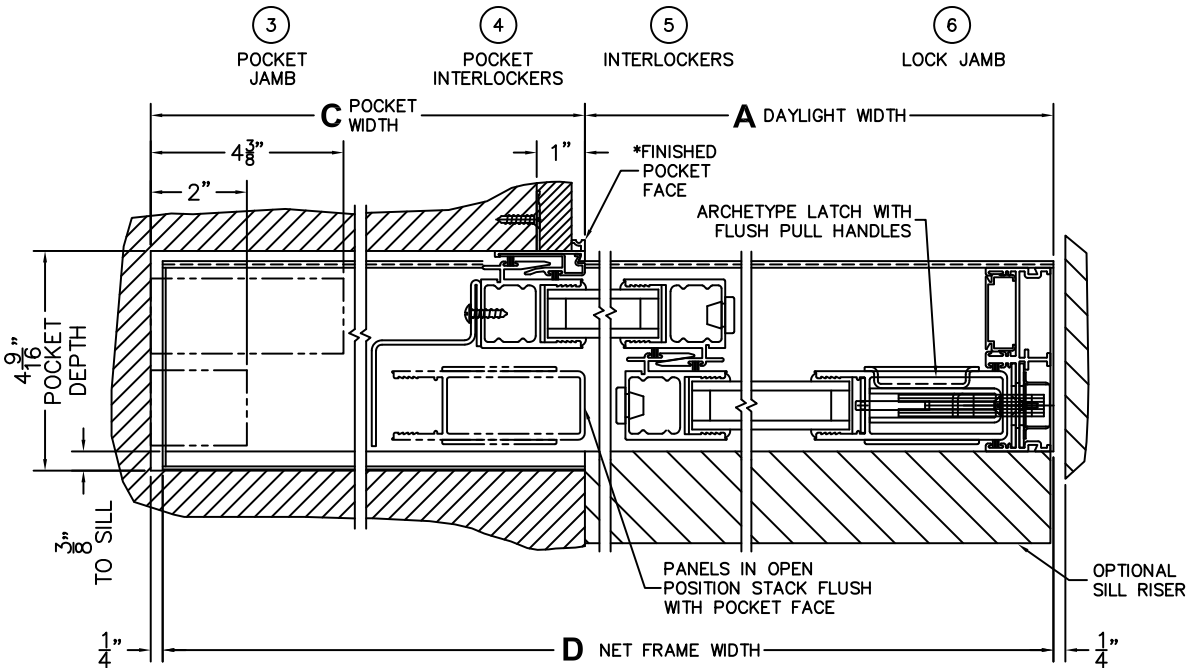

CALCULATED VALUES (FLEETWOOD SUPPLIED)

C(POCKET WIDTH)

D(NET FRAME WIDTH)

NOTES:

(USE RULER TO SCALE DIMENSIONS IN INCHES)

SCALE: 1/4

*CAUTION: WHEN CONSTRUCTING POCKET NOTE THAT DAYLIGHT WIDTH DOES NOT INCLUDE 1" SET BACK FOR POST INTERLOCKER.