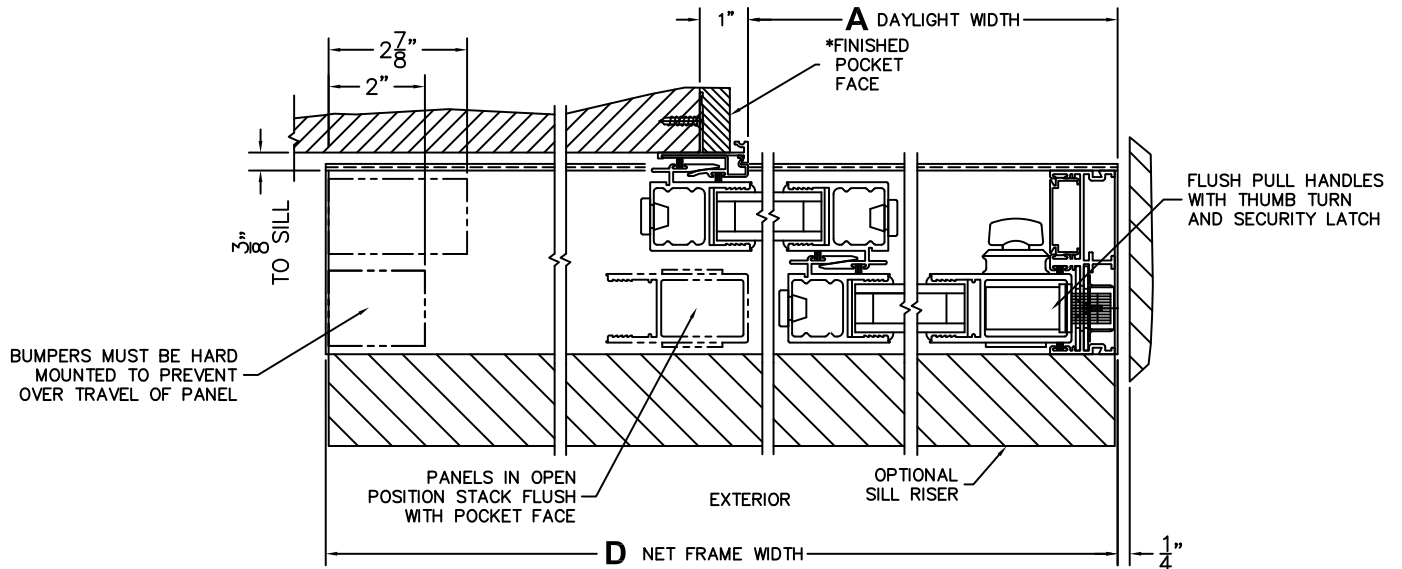

CALCULATED VALUES (FLEETWOOD SUPPLIED)

C(POCKET WIDTH)

N/A

D(NET FRAME WIDTH)

NOTES:

(USE RULER TO SCALE DIMENSIONS IN INCHES)

SCALE: 1/4

3
POCKET JAMB

4
POCKET INTERLOCKER

5
INTERLOCKERS

6
LOCK JAMB

*CAUTION: WHEN CONSTRUCTING POCKET NOTE THAT DAYLIGHT WIDTH DOES NOT INCLUDE 1" SET BACK FOR POST INTERLOCKER.