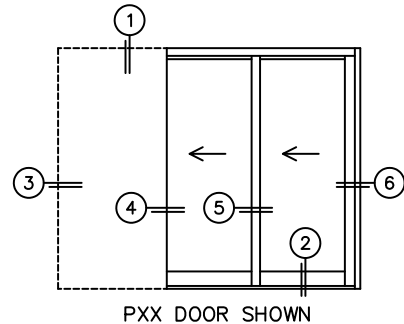

CALCULATED VALUES (FLEETWOOD SUPPLIED)

C(POCKET WIDTH)

N/A

D(NET FRAME WIDTH)

NOTES:

(USE RULER TO SCALE DIMENSIONS IN INCHES)

SCALE: 1/4

3
POCKET JAMB

4
POCKET INTERLOCKER

5
INTERLOCKERS

6
LOCK JAMB

*CAUTION: WHEN CONSTRUCTING POCKET NOTE THAT DAYLIGHT WIDTH DOES NOT INCLUDE 1" SET BACK FOR POST INTERLOCKER.