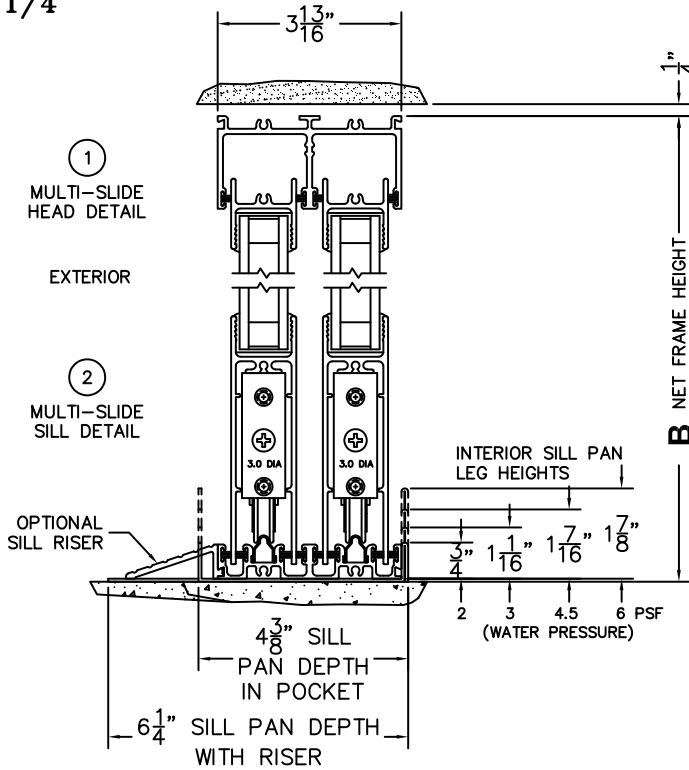

CALCULATED VALUES (FLEETWOOD SUPPLIED)

C(POCKET WIDTH)

N/A

D(NET FRAME WIDTH)

NOTES:

(USE RULER TO SCALE DIMENSIONS IN INCHES)

SCALE: 1/4

3
POCKET JAMB

4
POCKET INTERLOCKER

5
INTERLOCKERS

6
LOCK JAMB

*CAUTION: WHEN CONSTRUCTING POCKET NOTE THAT DAYLIGHT WIDTH DOES NOT INCLUDE 1" SET BACK FOR POST INTERLOCKER.