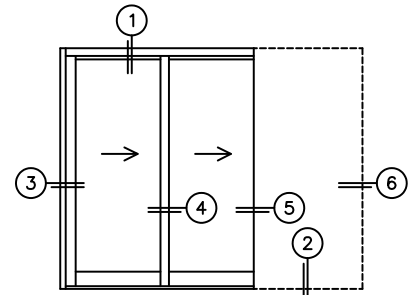

CALCULATED VALUES (FLEETWOOD SUPPLIED)

C(POCKET WIDTH)

N/A

D(NET FRAME WIDTH)

NOTES:

(USE RULER TO SCALE DIMENSIONS IN INCHES)

SCALE: 1/4

XP DOOR SHOWN

3
POCKET
JAMB

4
POCKET
INTERLOCKER

5
INTERLOCKERS

6
LOCK JAMB