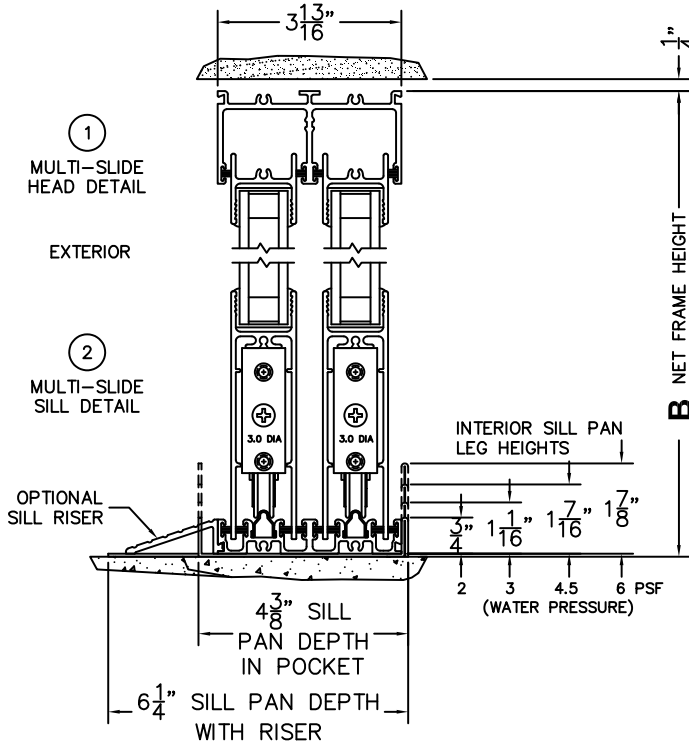

CALCULATED VALUES (FLEETWOOD SUPPLIED)

C(POCKET WIDTH)

N/A

D(NET FRAME WIDTH)

NOTES:

(USE RULER TO SCALE DIMENSIONS IN INCHES)

SCALE: 1/4

XP DOOR SHOWN

3
POCKET
JAMB

4
POCKET
INTERLOCKER

5
INTERLOCKERS

6
LOCK JAMB