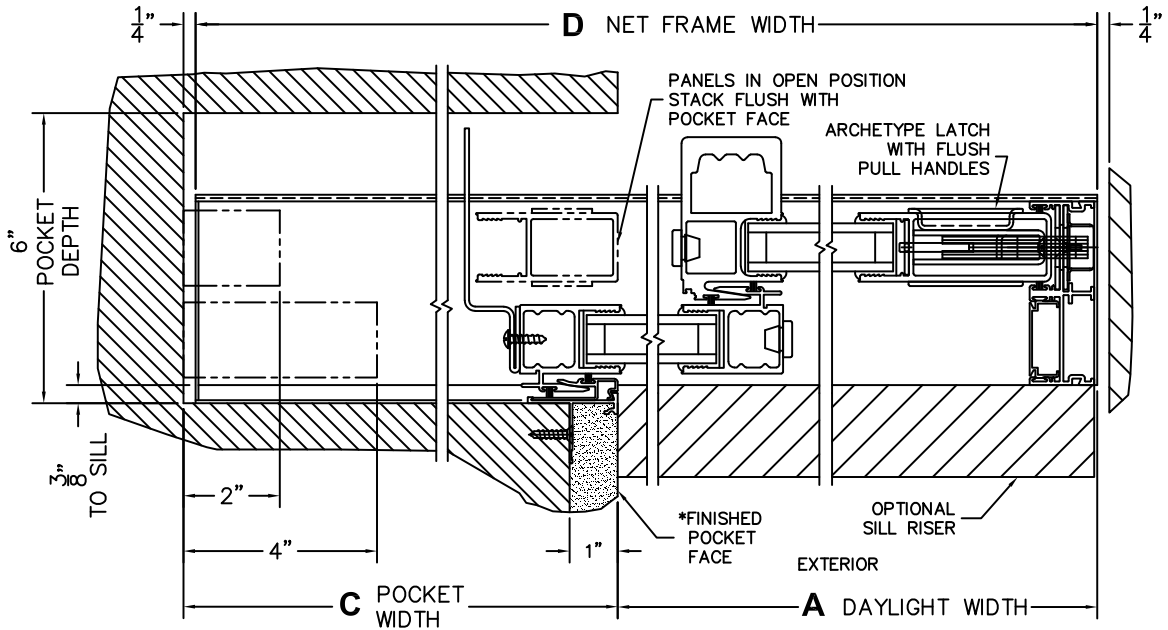

CALCULATED VALUES (FLEETWOOD SUPPLIED)

C(POCKET WIDTH)

D(NET FRAME WIDTH)

NOTES:

(USE RULER TO SCALE DIMENSIONS IN INCHES)

SCALE: 1/4

3
POCKET
JAMB

4
POCKET
INTERLOCKERS

5
INTERLOCKERS

6
LOCK JAMB

*CAUTION: WHEN CONSTRUCTING POCKET NOTE THAT DAYLIGHT WIDTH DOES NOT INCLUDE 1" SET BACK FOR POST INTERLOCKER.