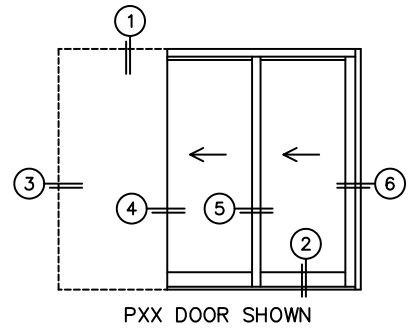

CALCULATED VALUES (FLEETWOOD SUPPLIED)

C(POCKET WIDTH)

D(NET FRAME WIDTH)

NOTES:

(USE RULER TO SCALE DIMENSIONS IN INCHES)

SCALE: 1/4

3
POCKET
JAMB

4
POCKET
INTERLOCKERS

5
INTERLOCKERS

6
LOCK JAMB

*CAUTION: WHEN CONSTRUCTING POCKET NOTE THAT DAYLIGHT WIDTH DOES NOT INCLUDE 1" SET BACK FOR POST INTERLOCKER.