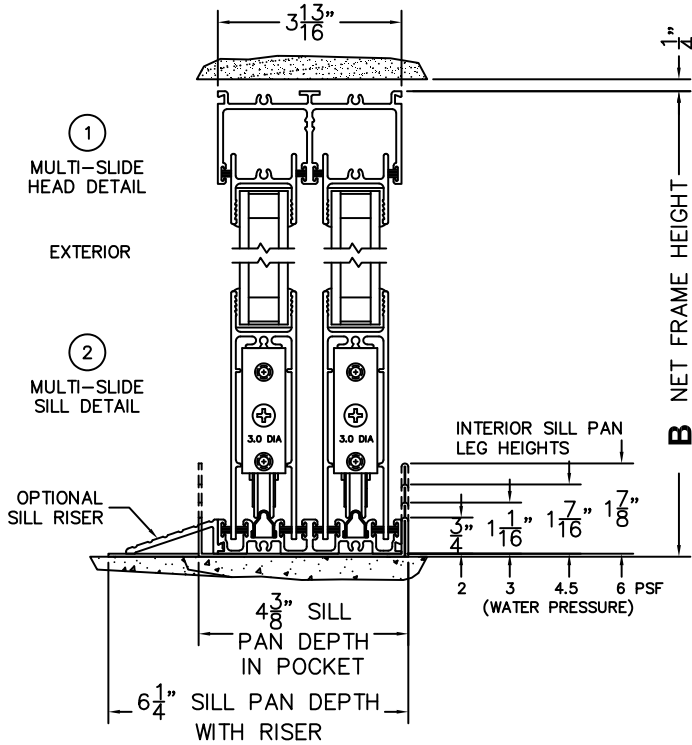

CALCULATED VALUES (FLEETWOOD SUPPLIED)

C(POCKET WIDTH)

D(NET FRAME WIDTH)

NOTES:

(USE RULER TO SCALE DIMENSIONS IN INCHES)

SCALE: 1/4

3
POCKET
JAMB

4
POCKET
INTERLOCKERS

5
INTERLOCKERS

6
LOCK JAMB

*CAUTION: WHEN CONSTRUCTING POCKET NOTE THAT DAYLIGHT WIDTH DOES NOT INCLUDE 1" SET BACK FOR POST INTERLOCKER.