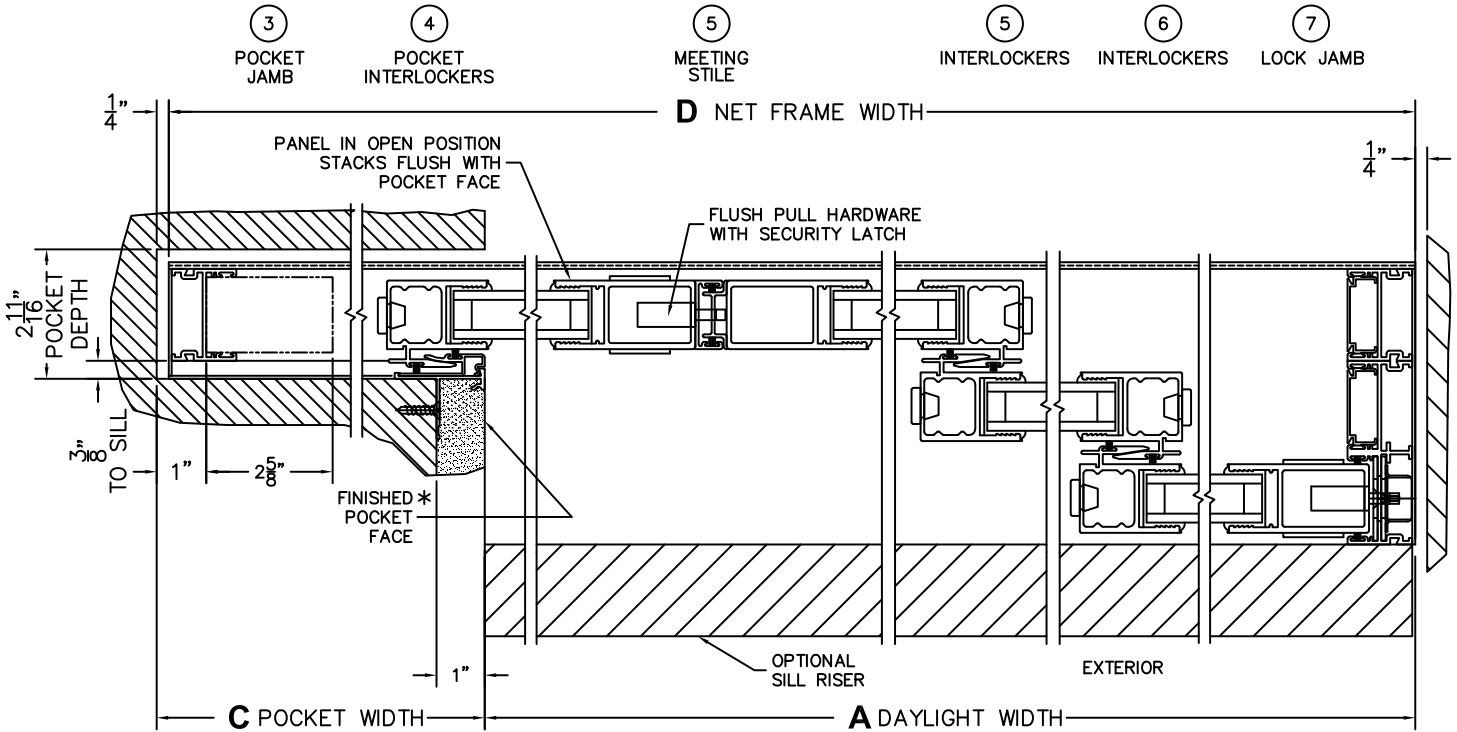

CALCULATED VALUES (FLEETWOOD SUPPLIED)

C(POCKET WIDTH)

D(NET FRAME WIDTH)

NOTES:

(USE RULER TO SCALE DIMENSIONS IN INCHES)

SCALE: 1/4

PXIXXIX DOOR SHOWN

*CAUTION: WHEN CONTRACTING POCKET NOTE THAT DAYLIGHT WIDTH DOES NOT INCLUDE 1" SET BACK FOR POST INTERLOCKER.

(USE RULER TO SCALE DIMENSIONS IN INCHES)

SCALE: 1/4

*CAUTION: WHEN CONSTRUCTING POCKET NOTE THAT DAYLIGHT WIDTH DOES NOT INCLUDE 1" SET BACK FOR POST INTERLOCKER.