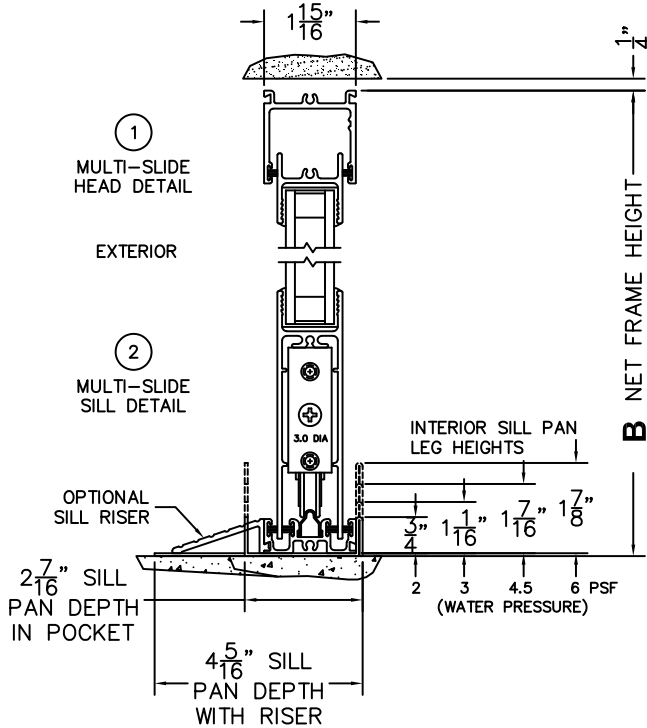

CALCULATED VALUES (FLEETWOOD SUPPLIED)

C(POCKET WIDTH)

D(NET FRAME WIDTH)

NOTES:

(USE RULER TO SCALE DIMENSIONS IN INCHES)

SCALE: 1/4

PXIXXIX DOOR SHOWN

*CAUTION: WHEN CONTRACTING POCKET NOTE THAT DAYLIGHT WIDTH DOES NOT INCLUDE 1" SET BACK FOR POST INTERLOCKER.

(USE RULER TO SCALE DIMENSIONS IN INCHES)

SCALE: 1/4

*CAUTION: WHEN CONSTRUCTING POCKET NOTE THAT DAYLIGHT WIDTH DOES NOT INCLUDE 1" SET BACK FOR POST INTERLOCKER.