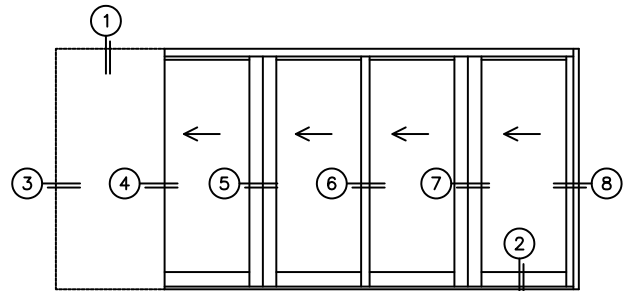

CALCULATED VALUES (FLEETWOOD SUPPLIED)

C(POCKET WIDTH)

D(NET FRAME WIDTH)

NOTES:

(USE RULER TO SCALE DIMENSIONS IN INCHES)

SCALE: 1/4

PXIXXIX DOOR SHOWN

*CAUTION: WHEN CONTRACTING POCKET NOTE THAT DAYLIGHT WIDTH DOES NOT INCLUDE 1" SET BACK FOR POST INTERLOCKER.

(USE RULER TO SCALE DIMENSIONS IN INCHES)

SCALE: 1/4

*CAUTION: WHEN CONSTRUCTING POCKET NOTE THAT DAYLIGHT WIDTH DOES NOT INCLUDE 1" SET BACK FOR POST INTERLOCKER.