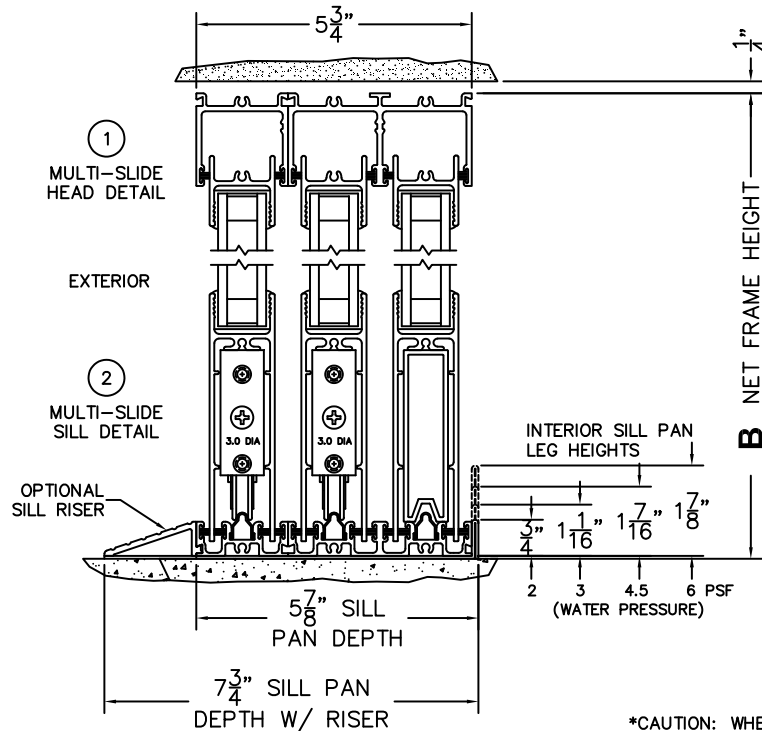

CALCULATED VALUES (FLEETWOOD SUPPLIED)

C(POCKET WIDTH)

D(NET FRAME WIDTH)

NOTES:

(USE RULER TO SCALE DIMENSIONS IN INCHES)

SCALE: 1/4

PXIXXIX DOOR SHOWN

*CAUTION: WHEN CONTRACTING POCKET NOTE THAT DAYLIGHT WIDTH DOES NOT INCLUDE 1" SET BACK FOR POST INTERLOCKER.

(USE RULER TO SCALE DIMENSIONS IN INCHES)

SCALE: 1/4

*CAUTION: WHEN CONSTRUCTING POCKET NOTE THAT DAYLIGHT WIDTH DOES NOT INCLUDE 1" SET BACK FOR POST INTERLOCKER.