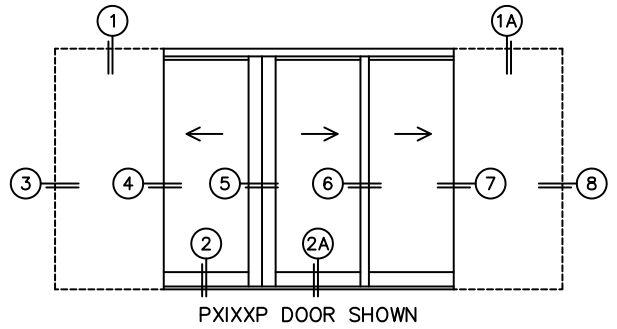

CALCULATED VALUES (FLEETWOOD SUPPLIED)

C(POCKET WIDTH)

D(NET FRAME WIDTH)

NOTES:

(USE RULER TO SCALE DIMENSIONS IN INCHES)

SCALE: 1/4

NORWOOD 3070EX M/S

PXIXXP STANDARD CONFIGURATION
WITH SCREENS

ORDER NO.:

ITEM NO.:

(USE RULER TO SCALE DIMENSIONS IN INCHES)

SCALE: 1/4

*CAUTION: WHEN CONSTRUCTING POCKET NOTE THAT DAYLIGHT WIDTH DOES NOT INCLUDE 1" SET BACK FOR POST INTERLOCKER.