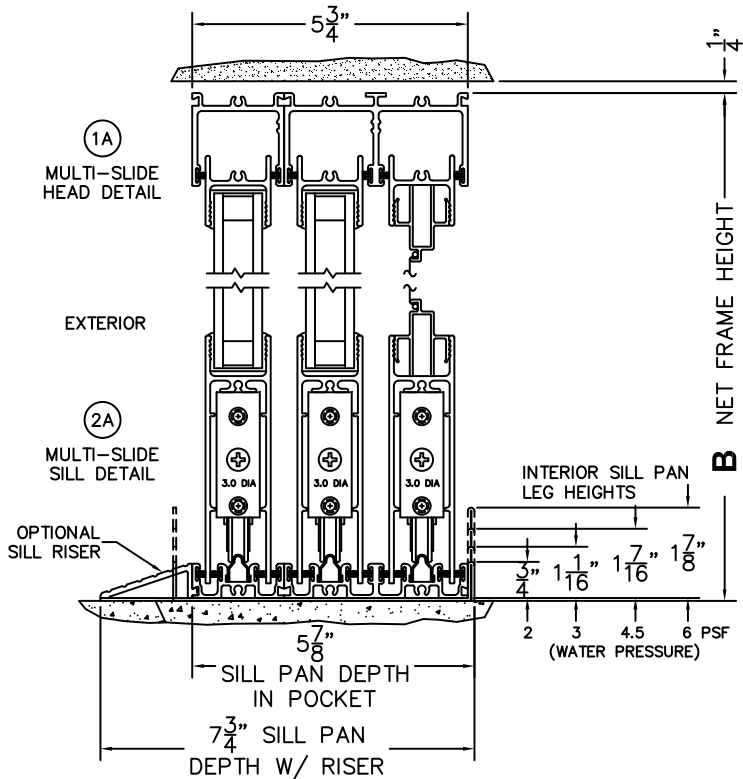

CALCULATED VALUES (FLEETWOOD SUPPLIED)

C(POCKET WIDTH)

D(NET FRAME WIDTH)

NOTES:

(USE RULER TO SCALE DIMENSIONS IN INCHES)

SCALE: 1/4

NORWOOD 3070EX M/S

PXIXXP STANDARD CONFIGURATION
WITH SCREENS

ORDER NO.:

ITEM NO.:

(USE RULER TO SCALE DIMENSIONS IN INCHES)

SCALE: 1/4

*CAUTION: WHEN CONSTRUCTING POCKET NOTE THAT DAYLIGHT WIDTH DOES NOT INCLUDE 1" SET BACK FOR POST INTERLOCKER.