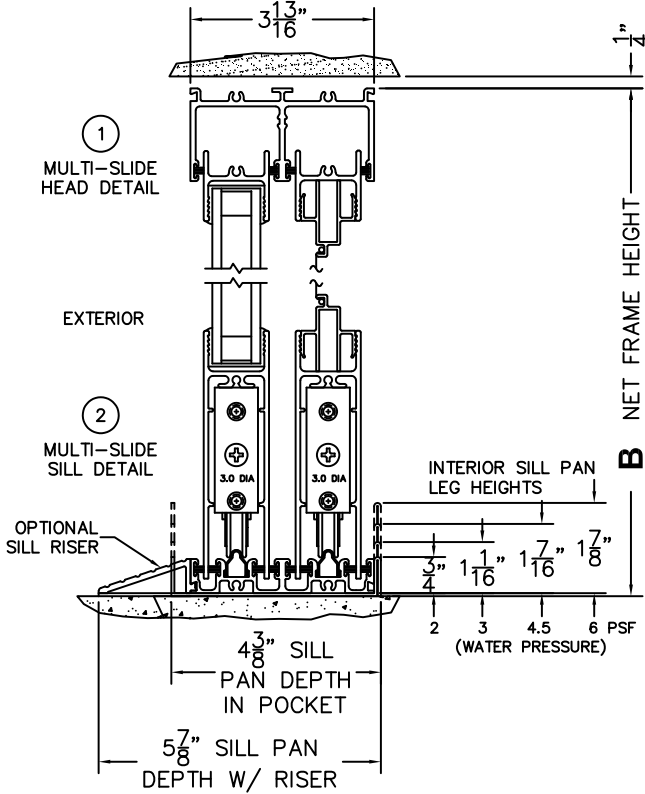

CALCULATED VALUES (FLEETWOOD SUPPLIED)

C(POCKET WIDTH)

D(NET FRAME WIDTH)

NOTES:

(USE RULER TO SCALE DIMENSIONS IN INCHES)

SCALE: 1/4

NORWOOD 3070EX M/S

PXIXXP STANDARD CONFIGURATION
WITH SCREENS

ORDER NO.:

ITEM NO.:

(USE RULER TO SCALE DIMENSIONS IN INCHES)

SCALE: 1/4

*CAUTION: WHEN CONSTRUCTING POCKET NOTE THAT DAYLIGHT WIDTH DOES NOT INCLUDE 1" SET BACK FOR POST INTERLOCKER.