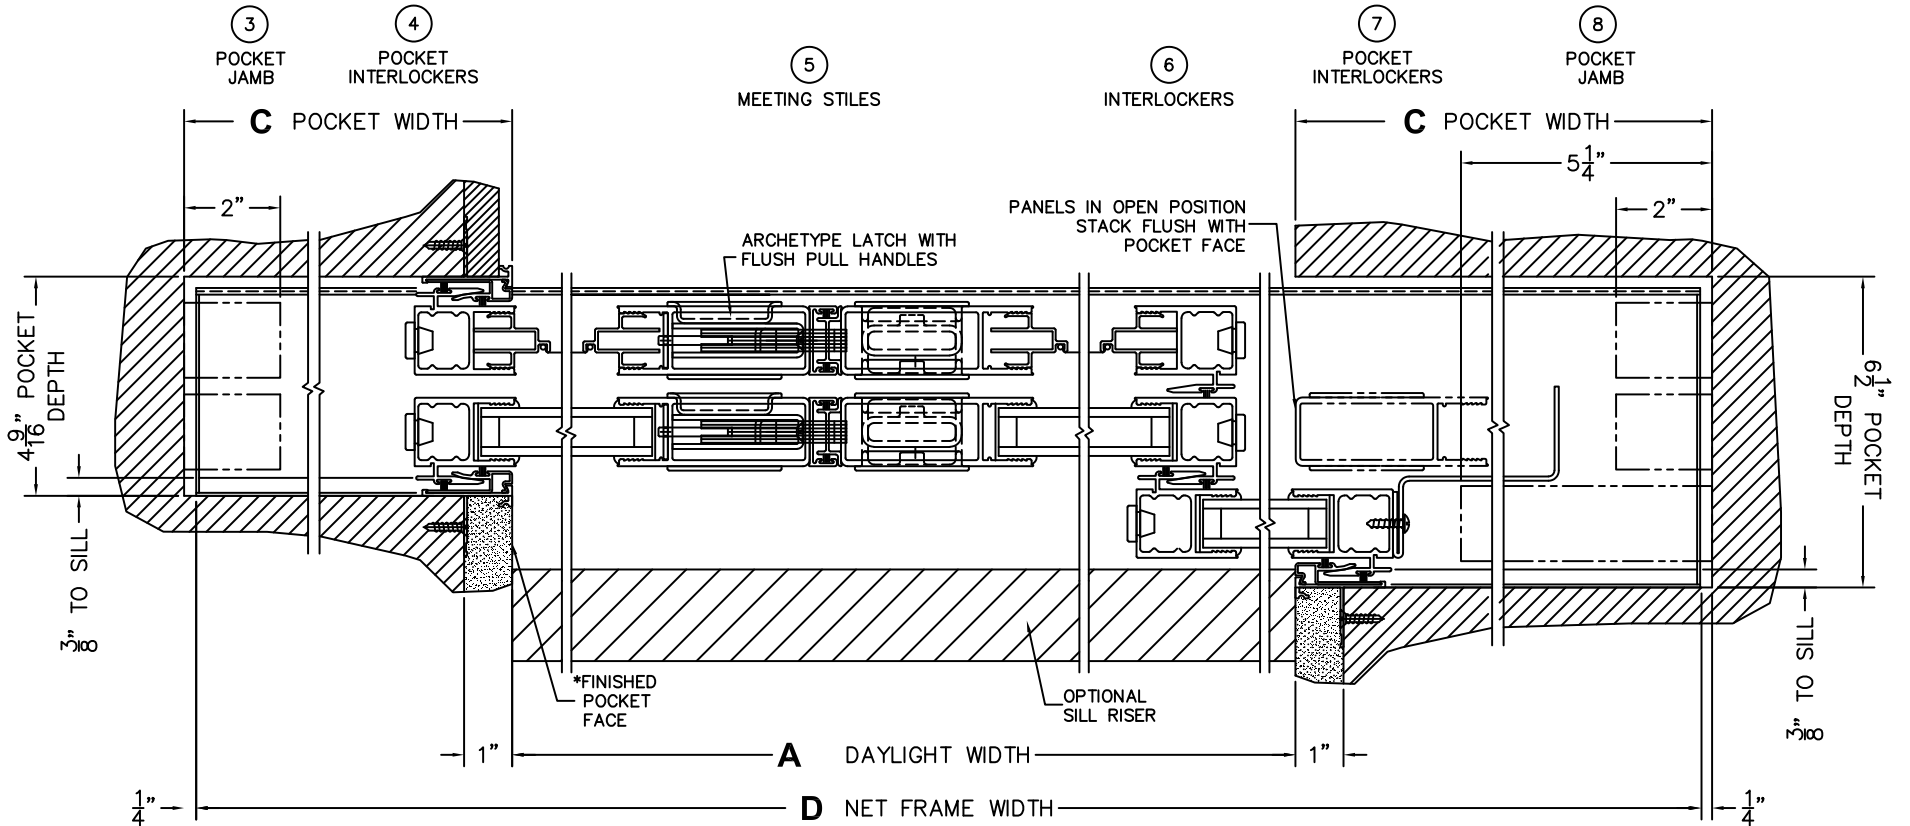

CALCULATED VALUES (FLEETWOOD SUPPLIED)

C(POCKET WIDTH)

D(NET FRAME WIDTH)

NOTES:

(USE RULER TO SCALE DIMENSIONS IN INCHES)

SCALE: 1/4

NORWOOD 3070EX M/S

PXIXXP STANDARD CONFIGURATION
WITH SCREENS

ORDER NO.:

ITEM NO.:

(USE RULER TO SCALE DIMENSIONS IN INCHES)

SCALE: 1/4

*CAUTION: WHEN CONSTRUCTING POCKET NOTE THAT DAYLIGHT WIDTH DOES NOT INCLUDE 1" SET BACK FOR POST INTERLOCKER.