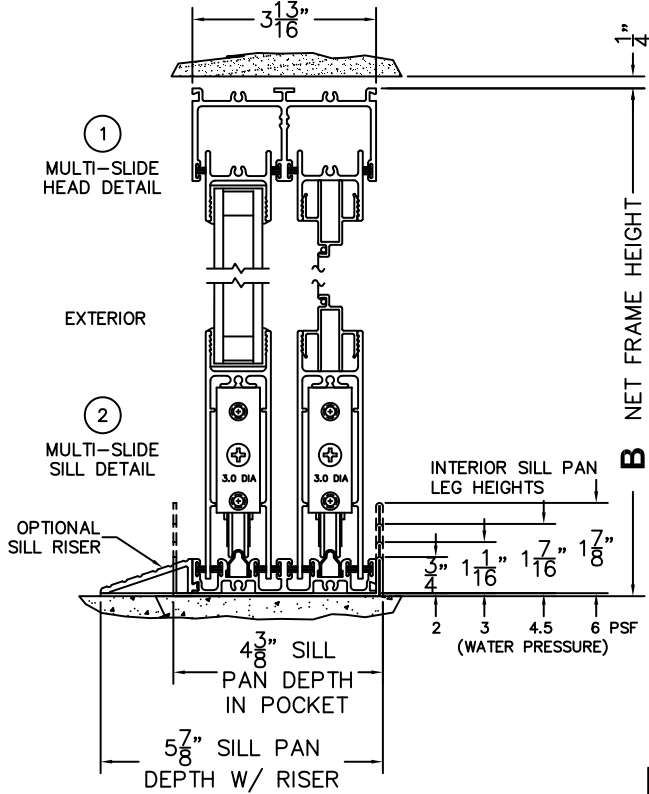

CALCULATED VALUES (FLEETWOOD SUPPLIED)

C(POCKET WIDTH)

D(NET FRAME WIDTH)

NOTES:

(USE RULER TO SCALE DIMENSIONS IN INCHES)

SCALE: 1/4

(USE RULER TO SCALE DIMENSIONS IN INCHES)

SCALE: 1/4

*CAUTION: WHEN CONSTRUCTING POCKET NOTE THAT DAYLIGHT WIDTH DOES NOT INCLUDE 1" SET BACK FOR POST INTERLOCKER.