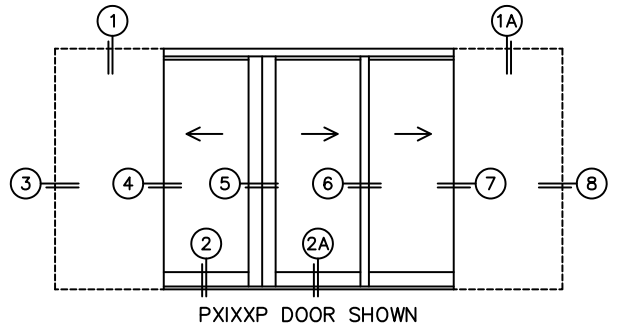

CALCULATED VALUES (FLEETWOOD SUPPLIED)

C(POCKET WIDTH)

D(NET FRAME WIDTH)

NOTES:

(USE RULER TO SCALE DIMENSIONS IN INCHES)

SCALE: 1/4

(USE RULER TO SCALE DIMENSIONS IN INCHES)

SCALE: 1/4

*CAUTION: WHEN CONSTRUCTING POCKET NOTE THAT DAYLIGHT WIDTH DOES NOT INCLUDE 1" SET BACK FOR POST INTERLOCKER.