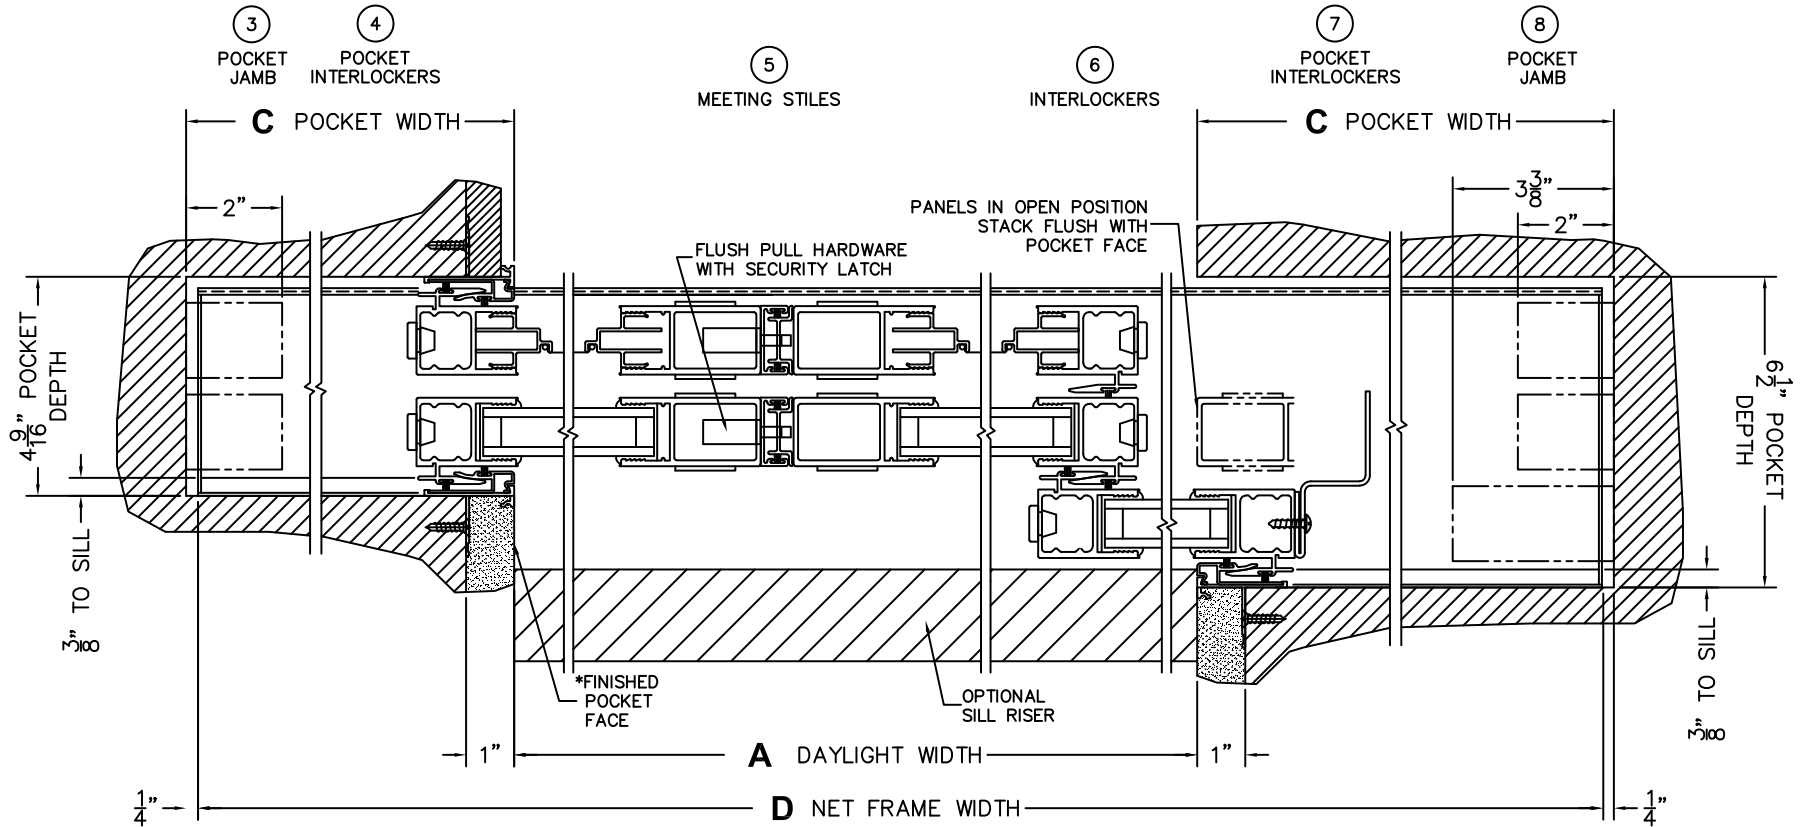

CALCULATED VALUES (FLEETWOOD SUPPLIED)

C(POCKET WIDTH)

D(NET FRAME WIDTH)

NOTES:

(USE RULER TO SCALE DIMENSIONS IN INCHES)

SCALE: 1/4

(USE RULER TO SCALE DIMENSIONS IN INCHES)

SCALE: 1/4

*CAUTION: WHEN CONSTRUCTING POCKET NOTE THAT DAYLIGHT WIDTH DOES NOT INCLUDE 1" SET BACK FOR POST INTERLOCKER.