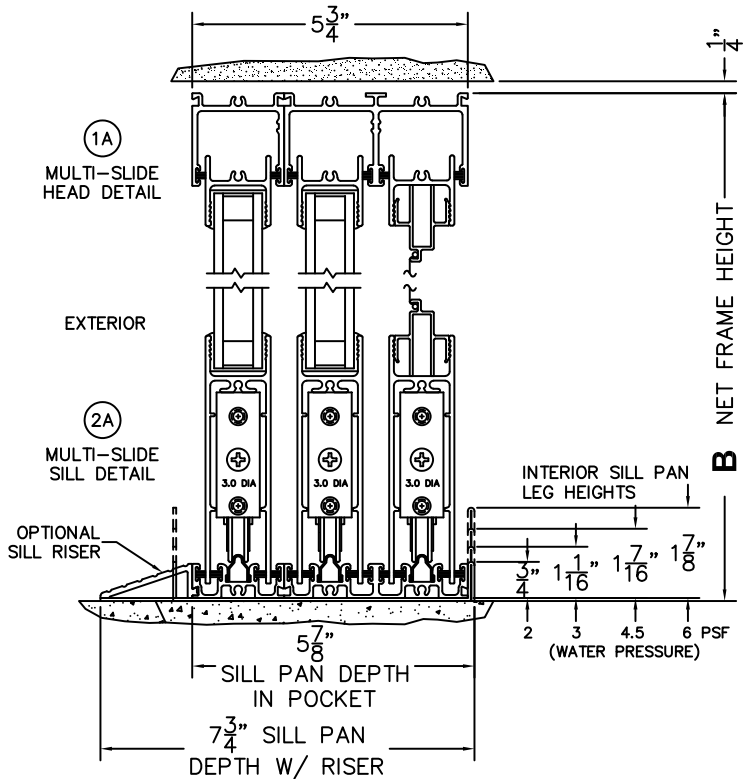

CALCULATED VALUES (FLEETWOOD SUPPLIED)

C(POCKET WIDTH)

D(NET FRAME WIDTH)

NOTES:

(USE RULER TO SCALE DIMENSIONS IN INCHES)

SCALE: 1/4

(USE RULER TO SCALE DIMENSIONS IN INCHES)

SCALE: 1/4

*CAUTION: WHEN CONSTRUCTING POCKET NOTE THAT DAYLIGHT WIDTH DOES NOT INCLUDE 1" SET BACK FOR POST INTERLOCKER.