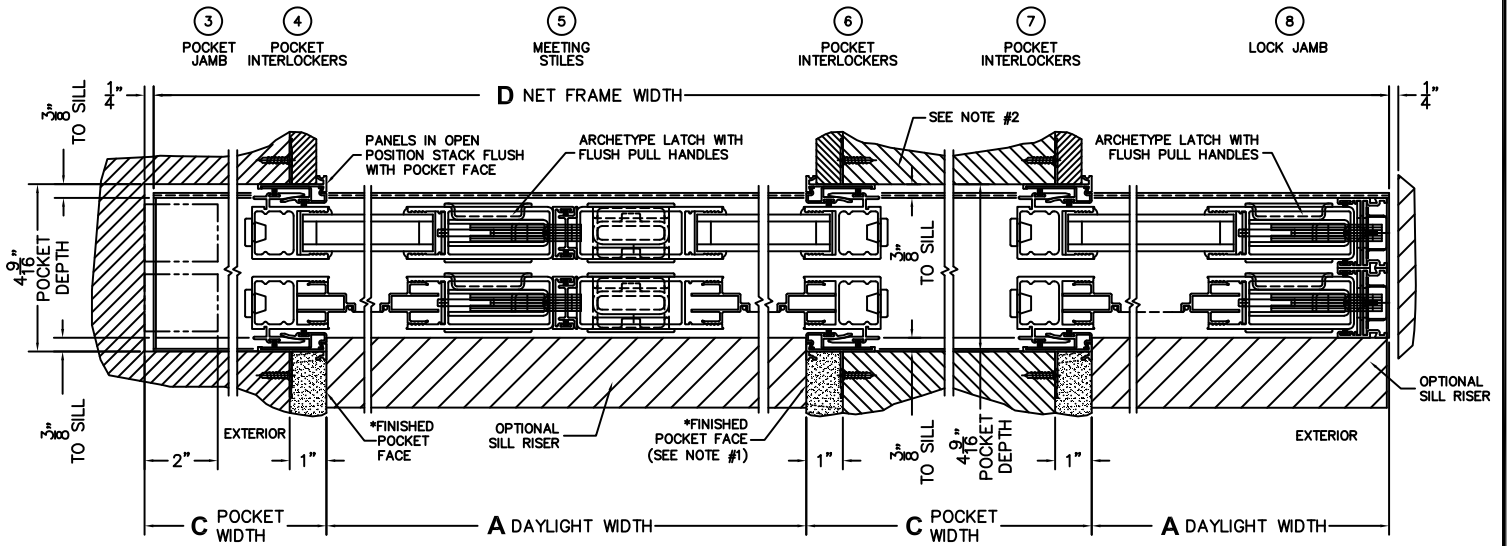

NORWOOD 3070EX M/S
PXIXPX CUSTOM CONFIGURATION

ORDER NO.:

ITEM NO.:

(USE RULER TO SCALE DIMENSIONS IN INCHES)

SCALE: 1/4

*CAUTION: WHEN CONSTRUCTING POCKET NOTE THAT DAYLIGHT WIDTH DOES NOT INCLUDE 1" SET BACK FOR POST INTERLOCKER.