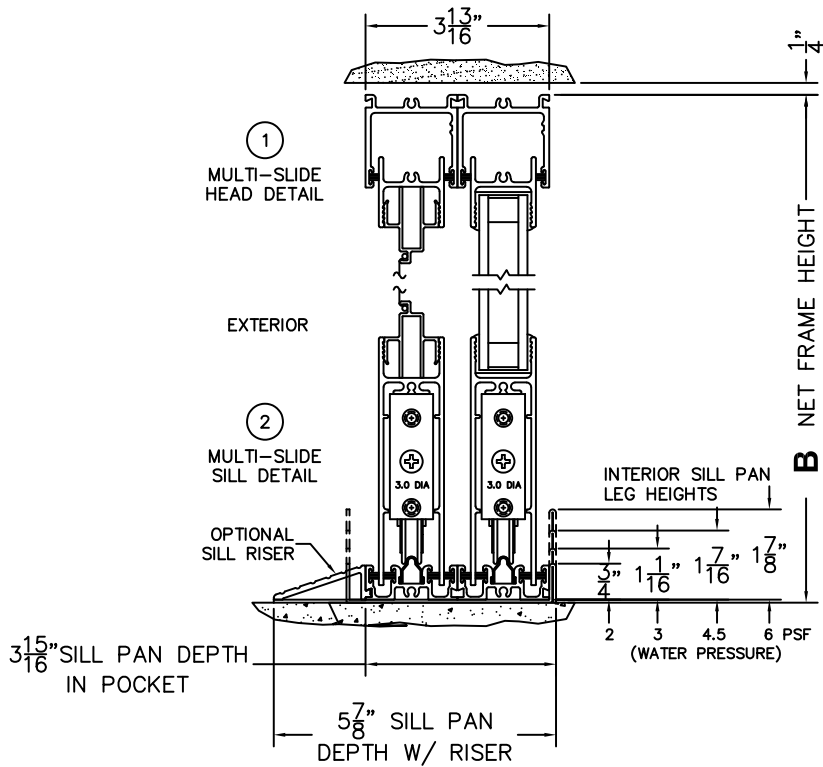

CALCULATED VALUES (FLEETWOOD SUPPLIED)

C(POCKET WIDTH)

D(NET FRAME WIDTH)

NOTES:

(USE RULER TO SCALE DIMENSIONS IN INCHES)

SCALE: 1/4

PXIXPX DOOR SHOWN

FLEETWOOD
WINDOWS & DOORS
FleetwoodUSA.com

NORWOOD 3070EX M/S
PXIXPX CUSTOM CONFIGURATION

ORDER NO.:

ITEM NO.:

(USE RULER TO SCALE DIMENSIONS IN INCHES)

SCALE: 1/4

*CAUTION: WHEN CONSTRUCTING POCKET NOTE THAT DAYLIGHT WIDTH DOES NOT INCLUDE 1" SET BACK FOR POST INTERLOCKER.