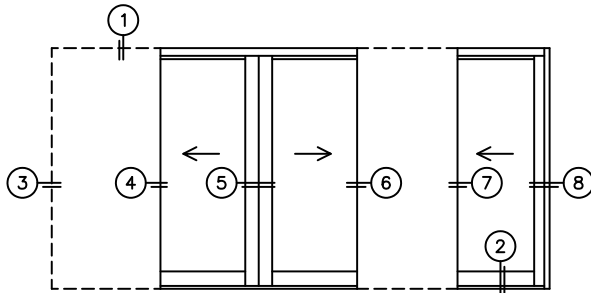

CALCULATED VALUES (FLEETWOOD SUPPLIED)

C(POCKET WIDTH)

D(NET FRAME WIDTH)

NOTES:

(USE RULER TO SCALE DIMENSIONS IN INCHES)

SCALE: 1/4

PXIXPX DOOR SHOWN

FLEETWOOD
WINDOWS & DOORS
FleetwoodUSA.com

NORWOOD 3070EX M/S
PXIXPX CUSTOM CONFIGURATION

ORDER NO.:

ITEM NO.:

(USE RULER TO SCALE DIMENSIONS IN INCHES)

SCALE: 1/4

*CAUTION: WHEN CONSTRUCTING POCKET NOTE THAT DAYLIGHT WIDTH DOES NOT INCLUDE 1" SET BACK FOR POST INTERLOCKER.