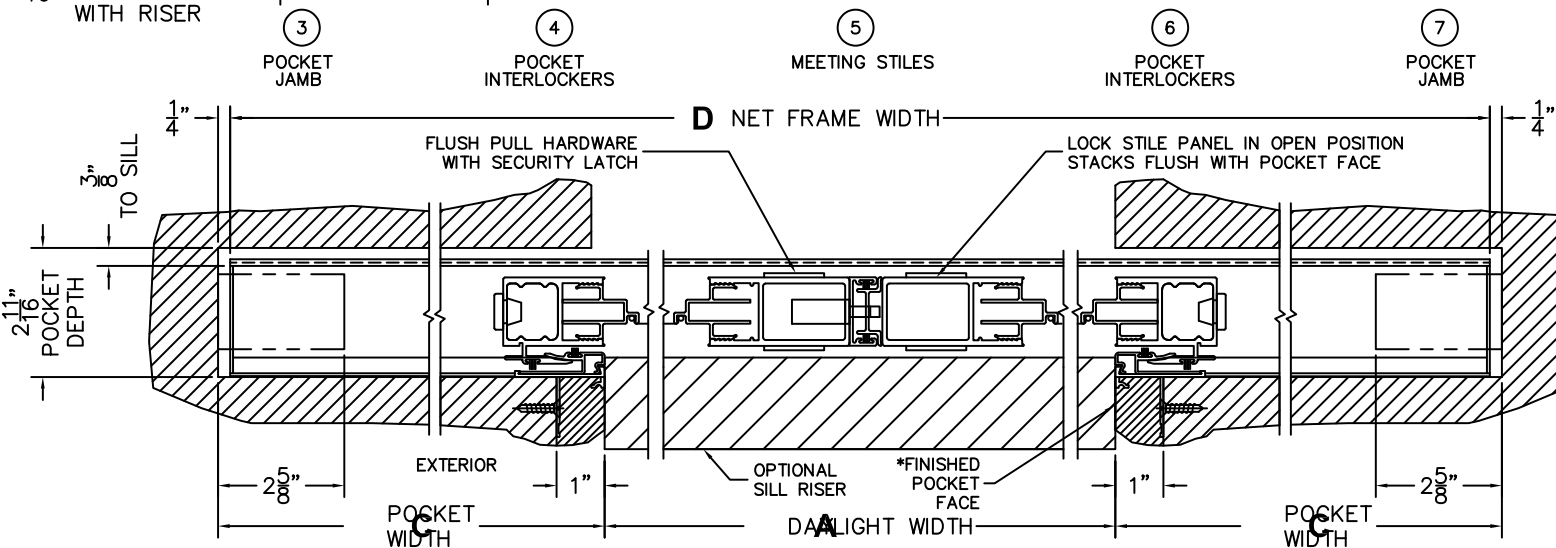

SILL PAN HEIGHT(INTERIOR LEG)
(3/4", 1-1/16", 1-7/16" OR 1-7/8")

CALCULATED VALUES (FLEETWOOD SUPPLIED)

C(POCKET WIDTH)

D(NET FRAME WIDTH)

NOTES:

(USE RULER TO SCALE DIMENSIONS IN INCHES)

SCALE: 1/4

*CAUTION: WHEN CONSTRUCTING POCKET NOTE THAT DAYLIGHT WIDTH DOES NOT INCLUDE 1" SET BACK FOR POST INTERLOCKER.