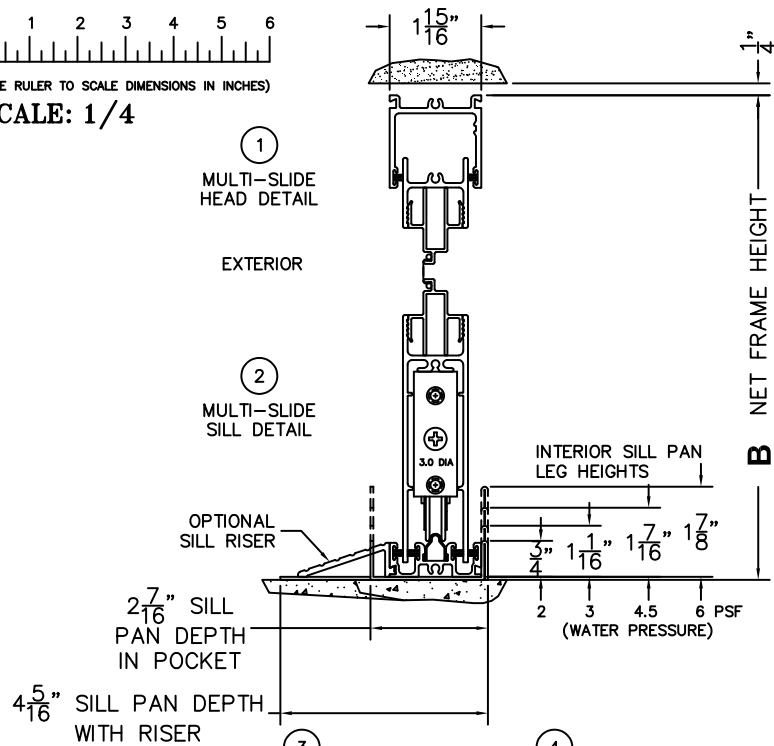

SILL PAN HEIGHT(INTERIOR LEG)
(3/4", 1-1/16", 1-7/16" OR 1-7/8")

CALCULATED VALUES (FLEETWOOD SUPPLIED)

C(POCKET WIDTH)

D(NET FRAME WIDTH)

NOTES:

(USE RULER TO SCALE DIMENSIONS IN INCHES)

SCALE: 1/4

*CAUTION: WHEN CONSTRUCTING POCKET NOTE THAT DAYLIGHT WIDTH DOES NOT INCLUDE 1" SET BACK FOR POST INTERLOCKER.