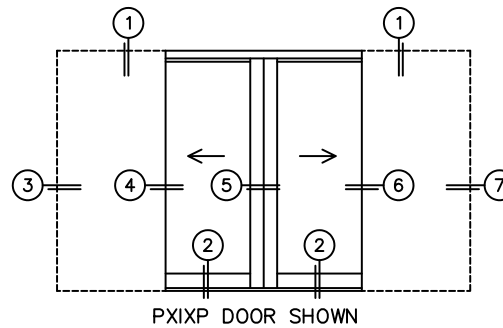

SILL PAN HEIGHT(INTERIOR LEG)
(3/4", 1-1/16", 1-7/16" OR 1-7/8")

CALCULATED VALUES (FLEETWOOD SUPPLIED)

C(POCKET WIDTH)

D(NET FRAME WIDTH)

NOTES:

(USE RULER TO SCALE DIMENSIONS IN INCHES)

SCALE: 1/4

*CAUTION: WHEN CONSTRUCTING POCKET NOTE THAT DAYLIGHT WIDTH DOES NOT INCLUDE 1" SET BACK FOR POST INTERLOCKER.