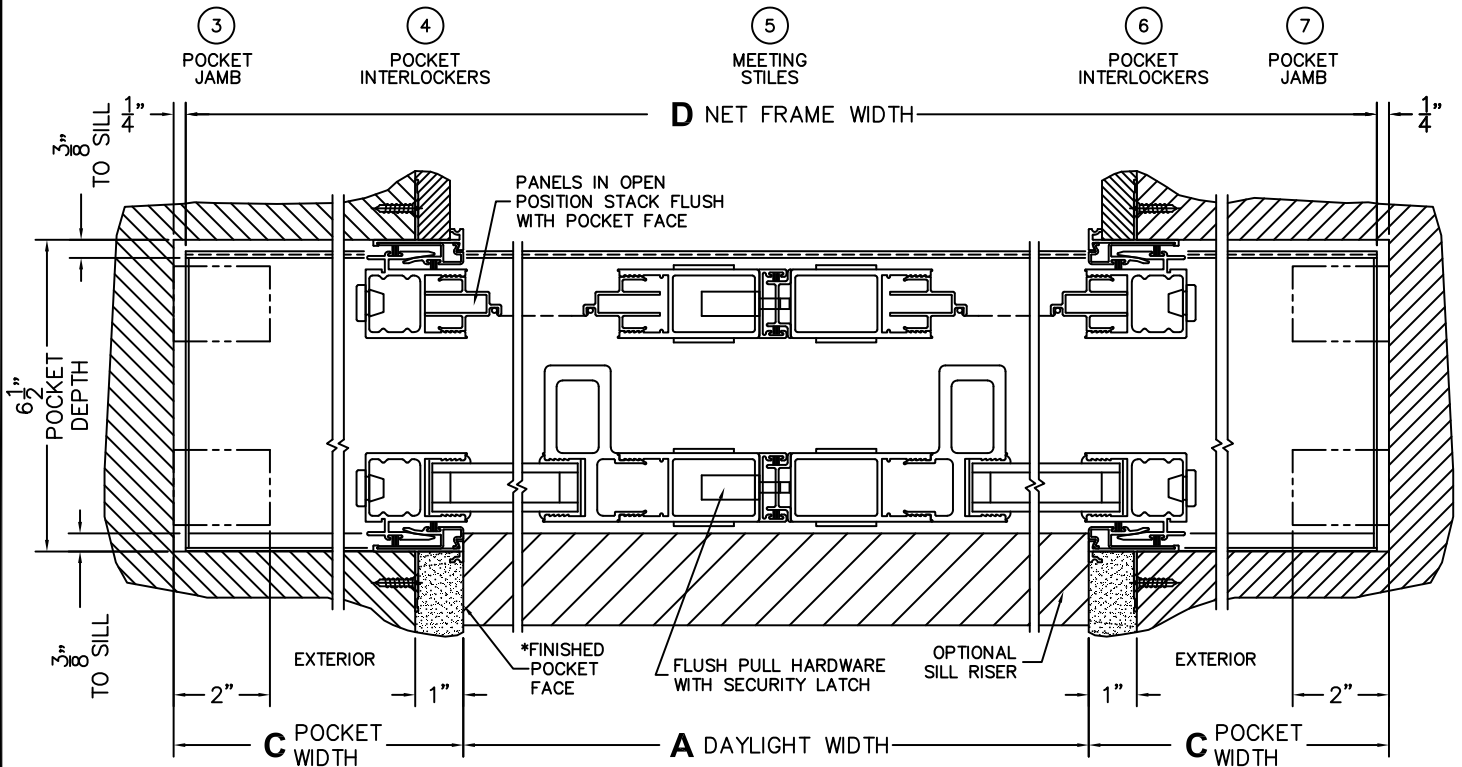

CALCULATED VALUES (FLEETWOOD SUPPLIED)

C(POCKET WIDTH)

D(NET FRAME WIDTH)

NOTES:

(USE RULER TO SCALE DIMENSIONS IN INCHES)

SCALE: 1/4

*CAUTION: WHEN CONSTRUCTING POCKET NOTE THAT DAYLIGHT WIDTH DOES NOT INCLUDE 1" SET BACK FOR POST INTERLOCKER.