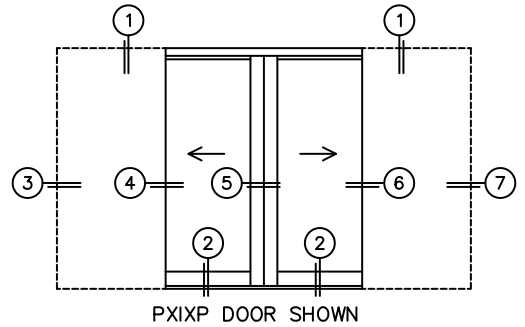

CALCULATED VALUES (FLEETWOOD SUPPLIED)

C(POCKET WIDTH)

D(NET FRAME WIDTH)

NOTES:

(USE RULER TO SCALE DIMENSIONS IN INCHES)

SCALE: 1/4

*CAUTION: WHEN CONSTRUCTING POCKET NOTE THAT DAYLIGHT WIDTH DOES NOT INCLUDE 1" SET BACK FOR POST INTERLOCKER.