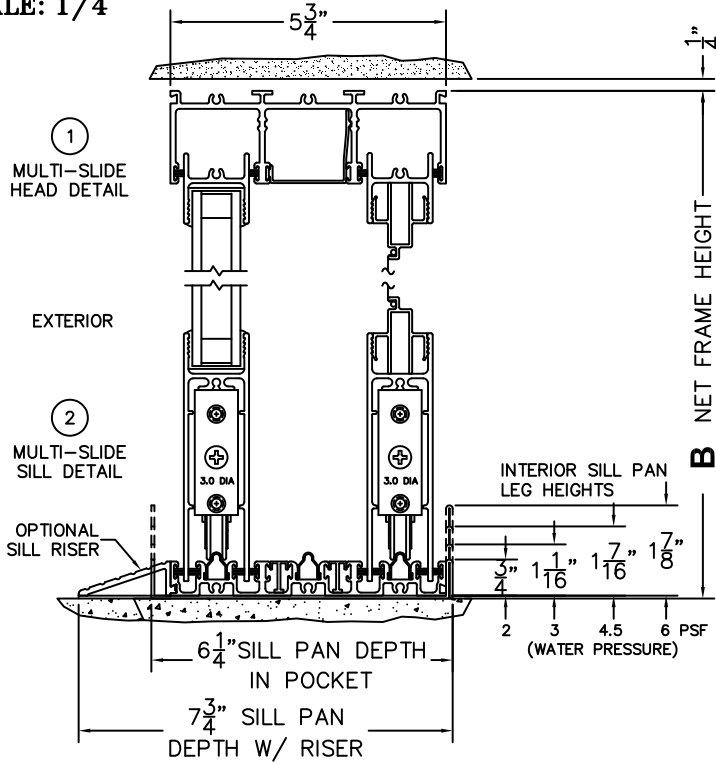

CALCULATED VALUES (FLEETWOOD SUPPLIED)

C(POCKET WIDTH)

D(NET FRAME WIDTH)

NOTES:

(USE RULER TO SCALE DIMENSIONS IN INCHES)

SCALE: 1/4

*CAUTION: WHEN CONSTRUCTING POCKET NOTE THAT DAYLIGHT WIDTH DOES NOT INCLUDE 1" SET BACK FOR POST INTERLOCKER.