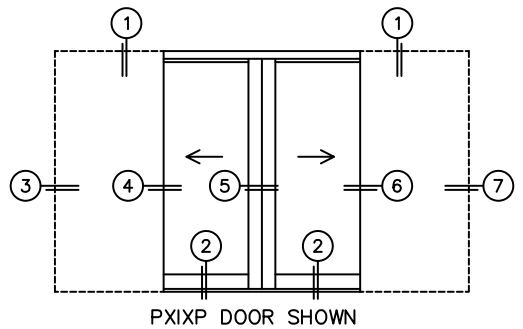

FLEETWOOD
WINDOWS & DOORS
FleetwoodUSA.com

NORWOOD 3070EX M/S
PXIXP STANDARD CONFIGURATION
WITH SCREENS

ORDER NO.:

ITEM NO.:

REQUIRED DEALER INFO.

A(DAYLIGHT WIDTH)

B(NET FRAME HEIGHT)

SILL PAN HEIGHT (INTERIOR LEG)
(3/4", 1-1/16", 1-7/16" OR 1-7/8")

CALCULATED VALUES (FLEETWOOD SUPPLIED)

C(POCKET WIDTH)

D(NET FRAME WIDTH)

NOTES:

(USE RULER TO SCALE DIMENSIONS IN INCHES)

SCALE: 1/4

③ POCKET JAMB

④ POCKET INTERLOCKERS