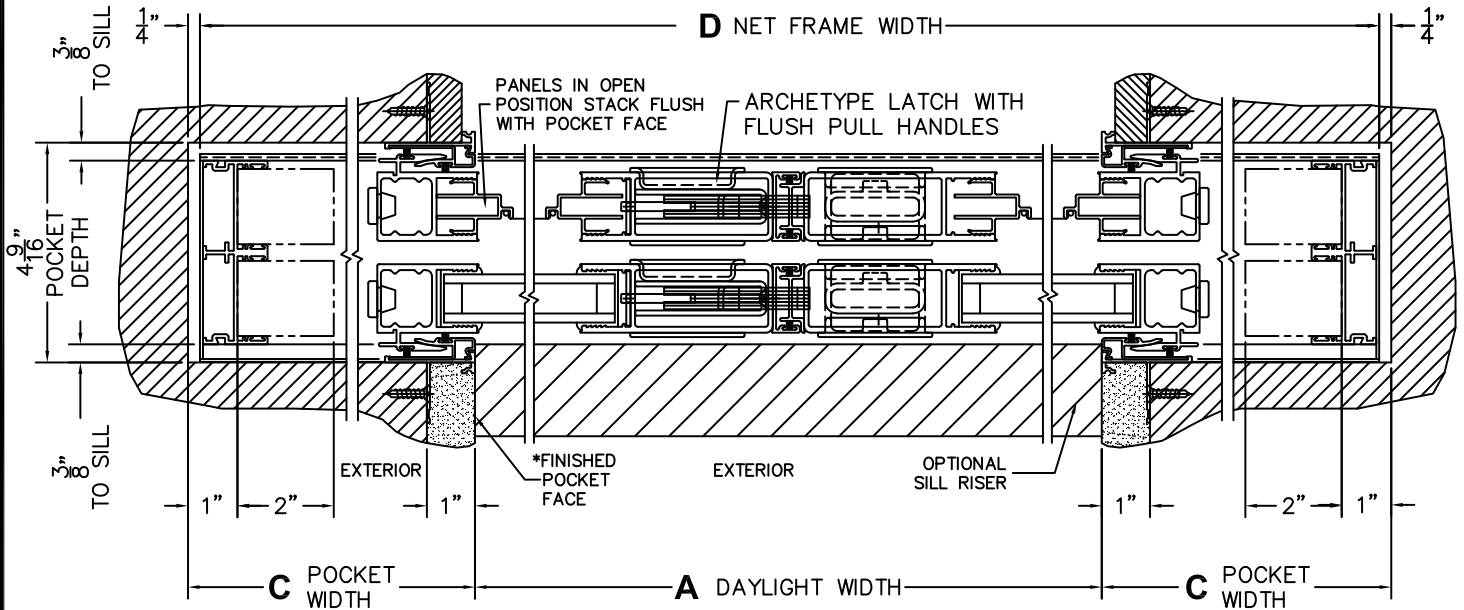

CALCULATED VALUES (FLEETWOOD SUPPLIED)

C(POCKET WIDTH)

D(NET FRAME WIDTH)

NOTES:

(USE RULER TO SCALE DIMENSIONS IN INCHES)

SCALE: 1/4

③ POCKET JAMB

④ POCKET INTERLOCKERS

⑤ MEETING STILES

⑥ POCKET INTERLOCKERS

⑦ POCKET JAMB

*CAUTION: WHEN CONSTRUCTING POCKET NOTE THAT DAYLIGHT WIDTH DOES NOT INCLUDE 1" SET BACK FOR POST INTERLOCKER.