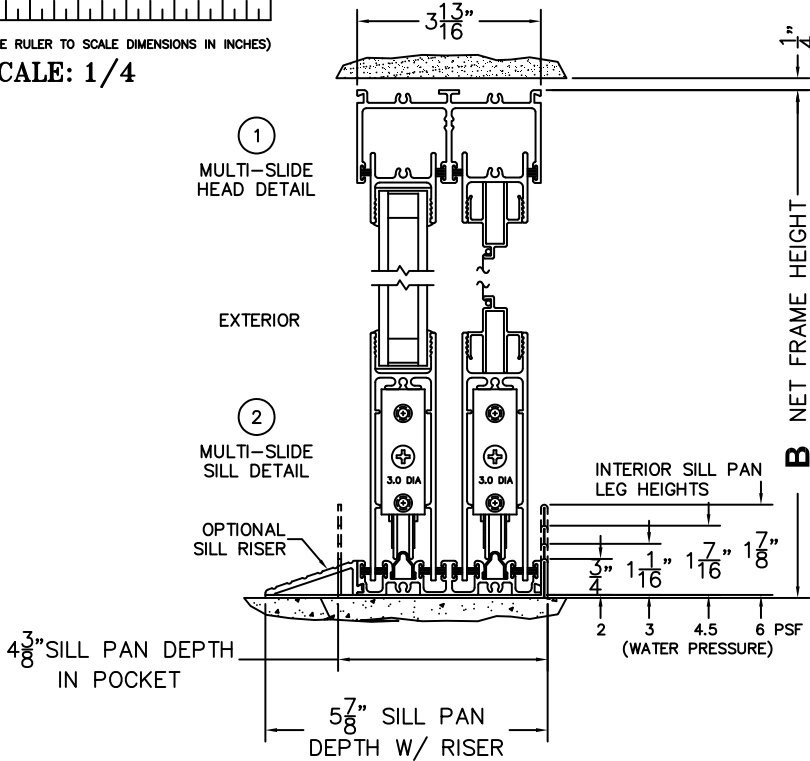

CALCULATED VALUES (FLEETWOOD SUPPLIED)

C(POCKET WIDTH)

D(NET FRAME WIDTH)

NOTES:

(USE RULER TO SCALE DIMENSIONS IN INCHES)

SCALE: 1/4

③ POCKET JAMB

④ POCKET INTERLOCKERS

⑤ MEETING STILES

⑥ POCKET INTERLOCKERS

⑦ POCKET JAMB

*CAUTION: WHEN CONSTRUCTING POCKET NOTE THAT DAYLIGHT WIDTH DOES NOT INCLUDE 1" SET BACK FOR POST INTERLOCKER.