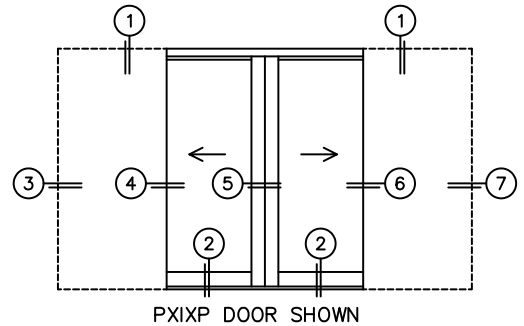

CALCULATED VALUES (FLEETWOOD SUPPLIED)

C(POCKET WIDTH)

D(NET FRAME WIDTH)

NOTES:

(USE RULER TO SCALE DIMENSIONS IN INCHES)

SCALE: 1/4

3 POCKET JAMB
4 POCKET INTERLOCKERS

5 MEETING STILES

6 POCKET INTERLOCKERS
7 POCKET JAMB

*CAUTION: WHEN CONSTRUCTING POCKET NOTE THAT DAYLIGHT WIDTH DOES NOT INCLUDE 1" SET BACK FOR POST INTERLOCKER.