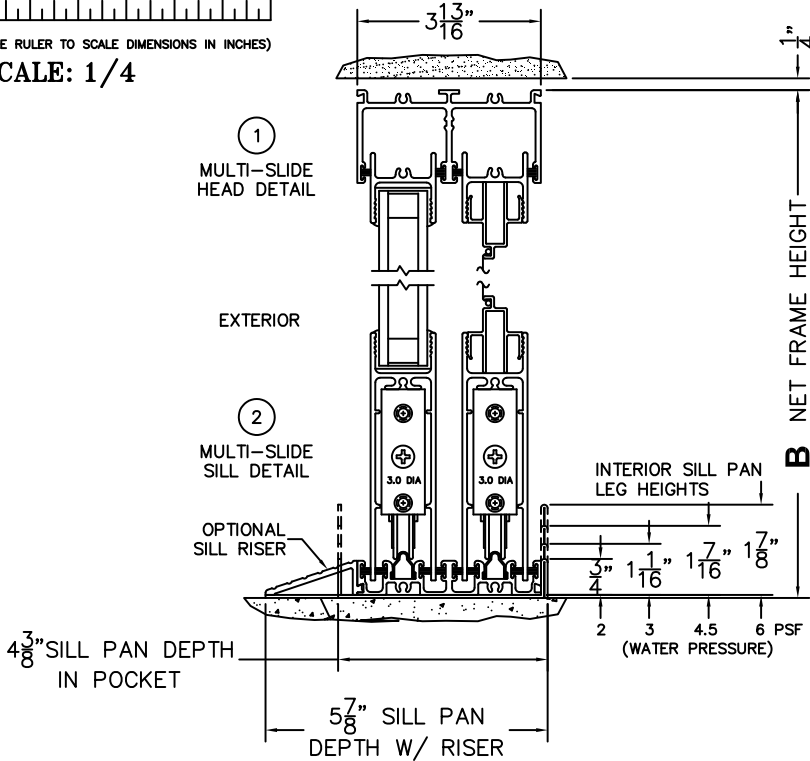

CALCULATED VALUES (FLEETWOOD SUPPLIED)

C(POCKET WIDTH)

D(NET FRAME WIDTH)

NOTES:

(USE RULER TO SCALE DIMENSIONS IN INCHES)

SCALE: 1/4

3 POCKET JAMB
4 POCKET INTERLOCKERS

5 MEETING STILES

6 POCKET INTERLOCKERS
7 POCKET JAMB

*CAUTION: WHEN CONSTRUCTING POCKET NOTE THAT DAYLIGHT WIDTH DOES NOT INCLUDE 1" SET BACK FOR POST INTERLOCKER.