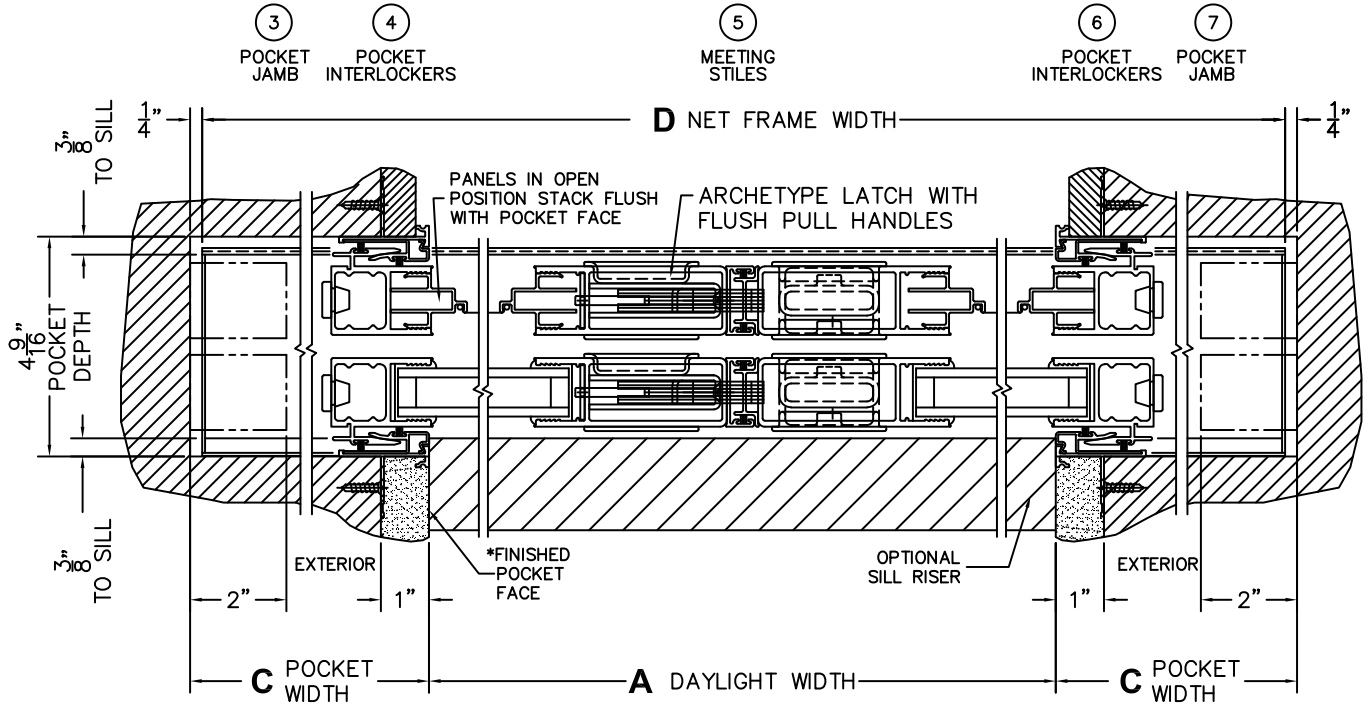

CALCULATED VALUES (FLEETWOOD SUPPLIED)

C(POCKET WIDTH)

D(NET FRAME WIDTH)

NOTES:

(USE RULER TO SCALE DIMENSIONS IN INCHES)

SCALE: 1/4

3 POCKET JAMB
4 POCKET INTERLOCKERS

5 MEETING STILES

6 POCKET INTERLOCKERS
7 POCKET JAMB

*CAUTION: WHEN CONSTRUCTING POCKET NOTE THAT DAYLIGHT WIDTH DOES NOT INCLUDE 1" SET BACK FOR POST INTERLOCKER.