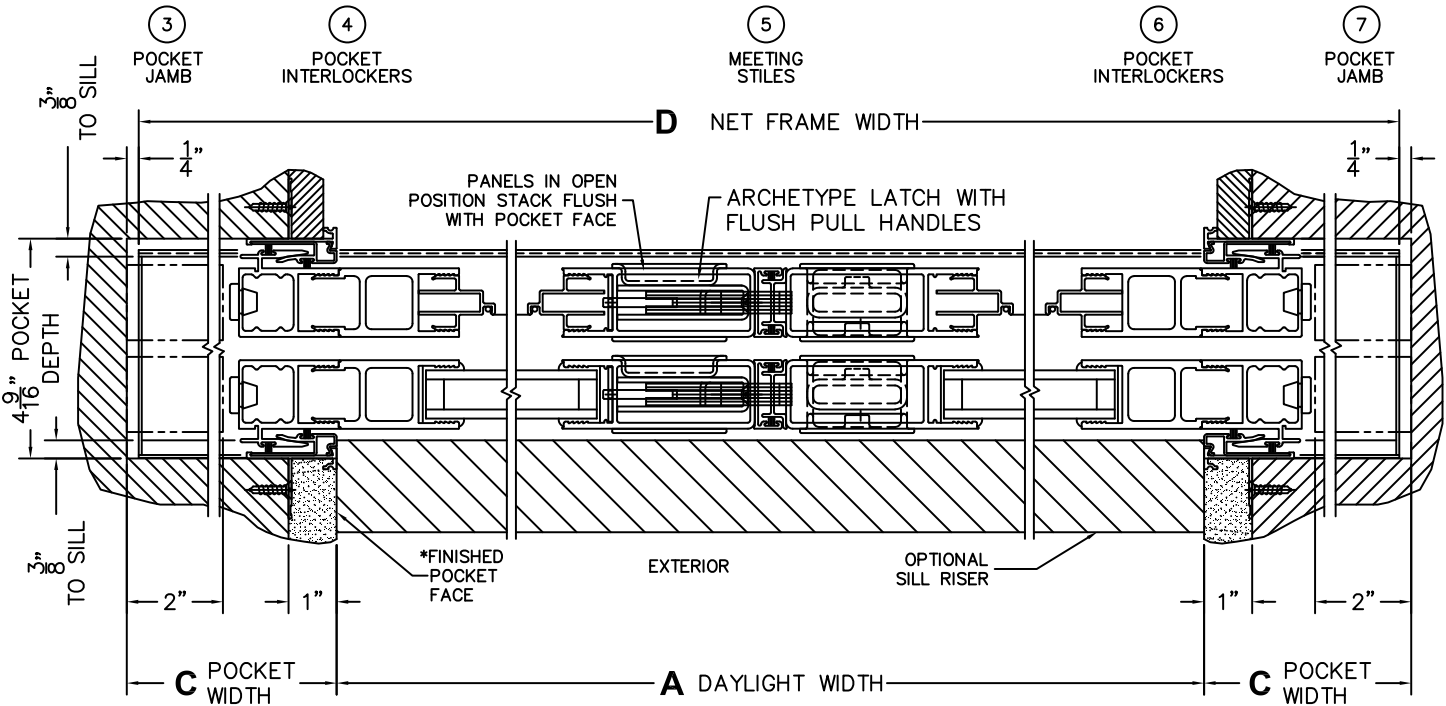

CALCULATED VALUES (FLEETWOOD SUPPLIED)

C(POCKET WIDTH)

D(NET FRAME WIDTH)

NOTES:

(USE RULER TO SCALE DIMENSIONS IN INCHES)

SCALE: 1/4

*CAUTION: WHEN CONSTRUCTING POCKET NOTE THAT DAYLIGHT WIDTH DOES NOT INCLUDE 1" SET BACK FOR POST INTERLOCKER.