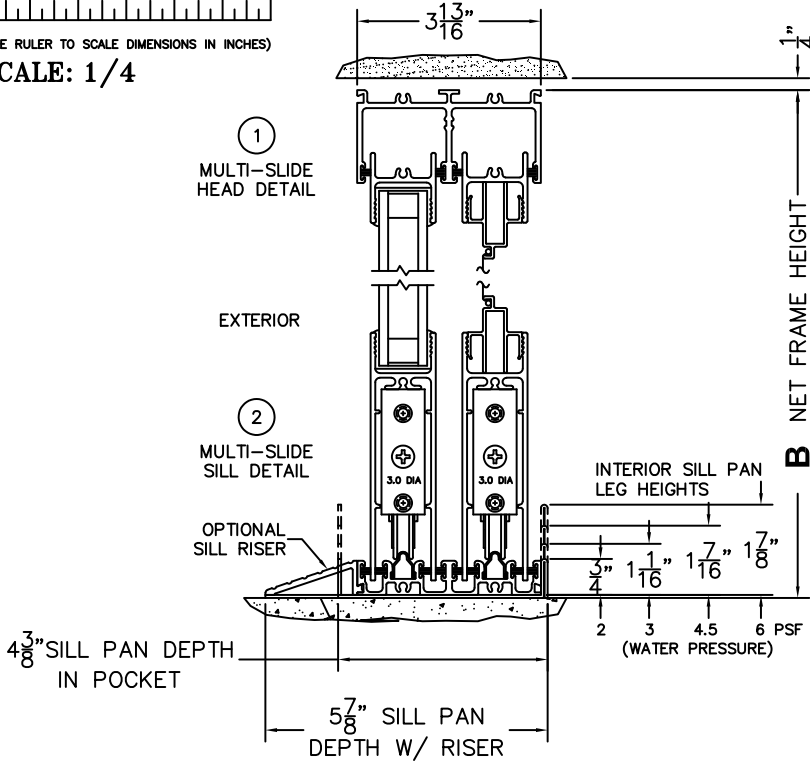

CALCULATED VALUES (FLEETWOOD SUPPLIED)

C(POCKET WIDTH)

D(NET FRAME WIDTH)

NOTES:

(USE RULER TO SCALE DIMENSIONS IN INCHES)

SCALE: 1/4

*CAUTION: WHEN CONSTRUCTING POCKET NOTE THAT DAYLIGHT WIDTH DOES NOT INCLUDE 1" SET BACK FOR POST INTERLOCKER.