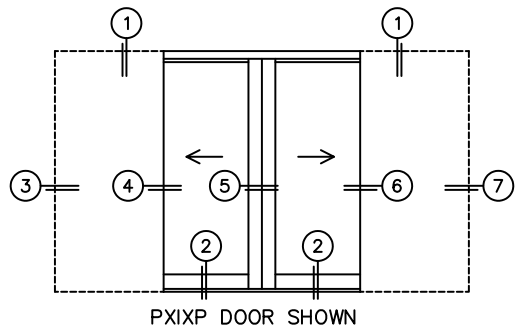

FLEETWOOD
WINDOWS & DOORS
FleetwoodUSA.com

NORWOOD 3070EX M/S
PXIXP STANDARD CONFIGURATION
WITH SCREENS

ORDER NO.:

ITEM NO.:

REQUIRED DEALER INFO.

A(DAYLIGHT WIDTH)

B(NET FRAME HEIGHT)

SILL PAN HEIGHT (INTERIOR LEG)
(3/4", 1-1/16", 1-7/16" OR 1-7/8")

CALCULATED VALUES (FLEETWOOD SUPPLIED)

C(POCKET WIDTH)

D(NET FRAME WIDTH)

NOTES:

(USE RULER TO SCALE DIMENSIONS IN INCHES)

SCALE: 1/4

*CAUTION: WHEN CONSTRUCTING POCKET NOTE THAT DAYLIGHT WIDTH DOES NOT INCLUDE 1" SET BACK FOR POST INTERLOCKER.