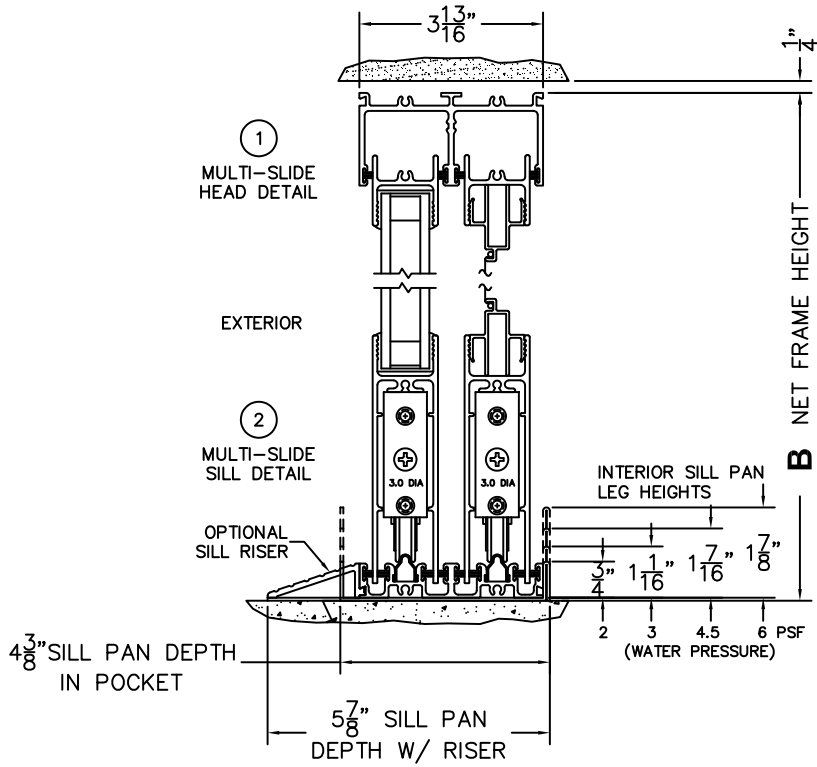

CALCULATED VALUES (FLEETWOOD SUPPLIED)

C(POCKET WIDTH)

D(NET FRAME WIDTH)

NOTES:

(USE RULER TO SCALE DIMENSIONS IN INCHES)

SCALE: 1/4

FLEETWOOD
WINDOWS & DOORS
FleetwoodUSA.com

NORWOOD 3070EX M/M

PXIXP CUSTOM CONFIGURATION
WITH SCREENS

ORDER NO.:

ITEM NO.:

(USE RULER TO SCALE DIMENSIONS IN INCHES)

SCALE: 1/4

*CAUTION: WHEN CONSTRUCTING POCKET NOTE THAT DAYLIGHT WIDTH DOES NOT INCLUDE 1" SET BACK FOR POST INTERLOCKER.