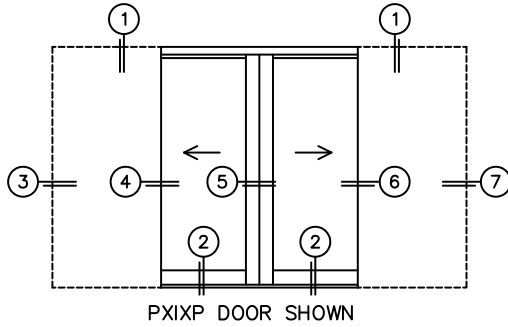

CALCULATED VALUES (FLEETWOOD SUPPLIED)

C(POCKET WIDTH)

D(NET FRAME WIDTH)

NOTES:

(USE RULER TO SCALE DIMENSIONS IN INCHES)

SCALE: 1/4

FLEETWOOD
WINDOWS & DOORS
FleetwoodUSA.com

NORWOOD 3070EX M/M

PXIXP CUSTOM CONFIGURATION
WITH SCREENS

ORDER NO.:

ITEM NO.:

(USE RULER TO SCALE DIMENSIONS IN INCHES)

SCALE: 1/4

*CAUTION: WHEN CONSTRUCTING POCKET NOTE THAT DAYLIGHT WIDTH DOES NOT INCLUDE 1" SET BACK FOR POST INTERLOCKER.