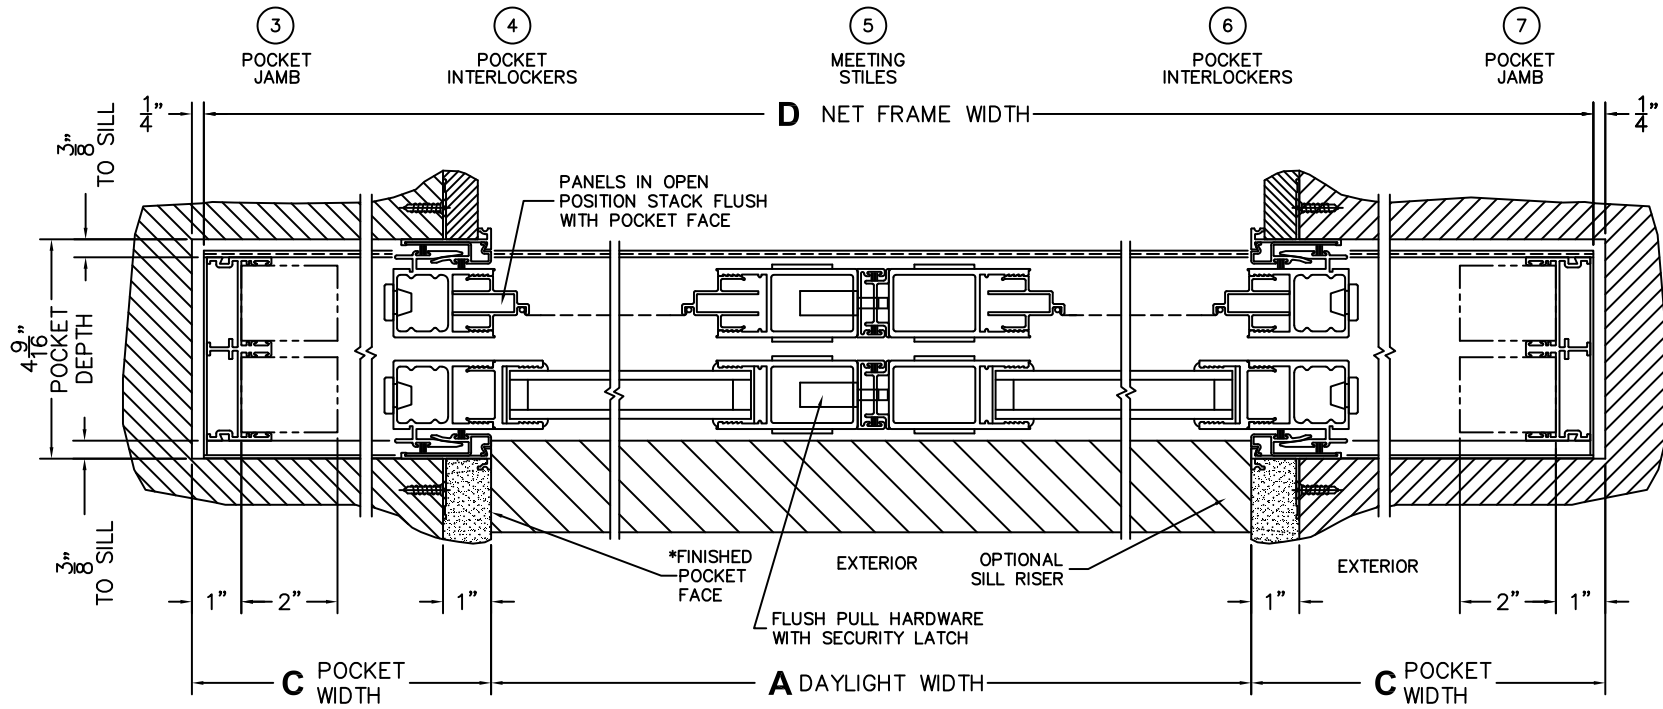

PXIXP CUSTOM CONFIGURATION
WITH SCREENS

ORDER NO.:

ITEM NO.:

(USE RULER TO SCALE DIMENSIONS IN INCHES)

SCALE: 1/4

*CAUTION: WHEN CONSTRUCTING POCKET NOTE THAT DAYLIGHT WIDTH DOES NOT INCLUDE 1" SET BACK FOR POST INTERLOCKER.