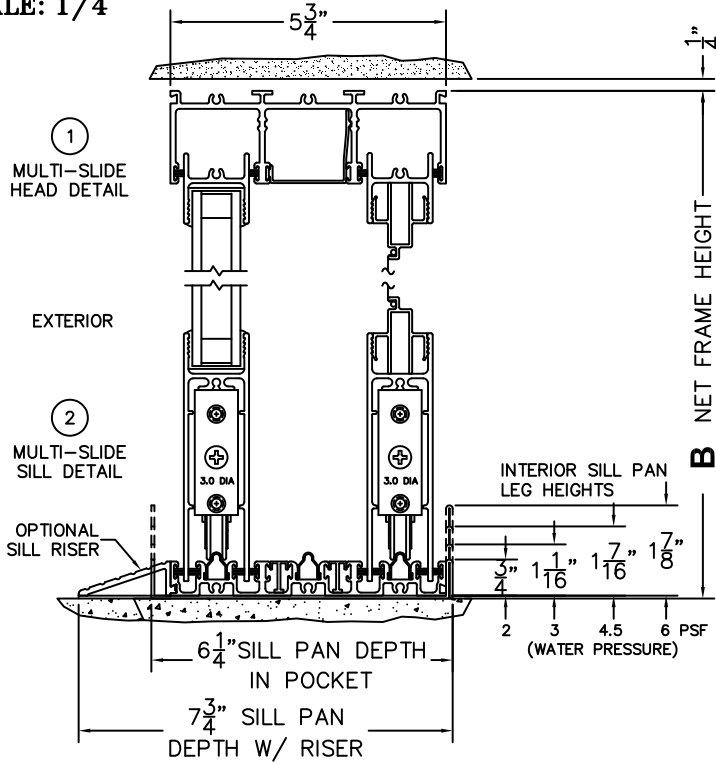

CALCULATED VALUES (FLEETWOOD SUPPLIED)

C(POCKET WIDTH)

D(NET FRAME WIDTH)

NOTES:

(USE RULER TO SCALE DIMENSIONS IN INCHES)

SCALE: 1/4

PXIXP DOOR SHOWN

*CAUTION: WHEN CONSTRUCTING POCKET NOTE THAT DAYLIGHT WIDTH DOES NOT INCLUDE 1" SET BACK FOR POST INTERLOCKER.