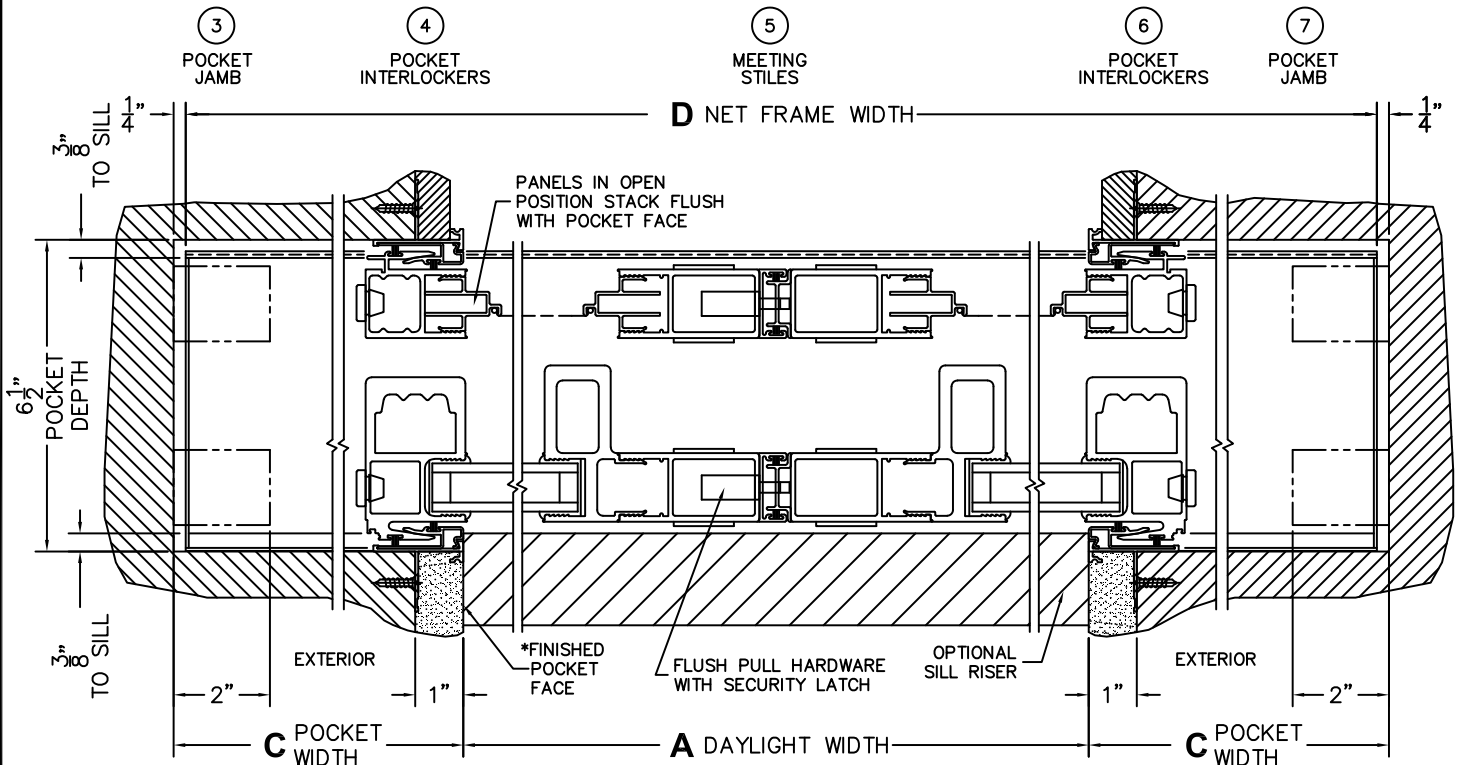

CALCULATED VALUES (FLEETWOOD SUPPLIED)

C(POCKET WIDTH)

D(NET FRAME WIDTH)

NOTES:

(USE RULER TO SCALE DIMENSIONS IN INCHES)

SCALE: 1/4

PXIXP DOOR SHOWN

*CAUTION: WHEN CONSTRUCTING POCKET NOTE THAT DAYLIGHT WIDTH DOES NOT INCLUDE 1" SET BACK FOR POST INTERLOCKER.