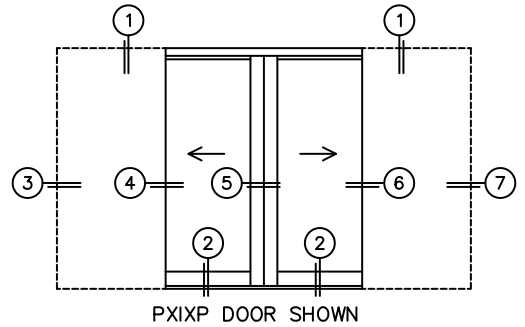

CALCULATED VALUES (FLEETWOOD SUPPLIED)

C(POCKET WIDTH)

D(NET FRAME WIDTH)

NOTES:

(USE RULER TO SCALE DIMENSIONS IN INCHES)

SCALE: 1/4

PXIXP DOOR SHOWN

*CAUTION: WHEN CONSTRUCTING POCKET NOTE THAT DAYLIGHT WIDTH DOES NOT INCLUDE 1" SET BACK FOR POST INTERLOCKER.