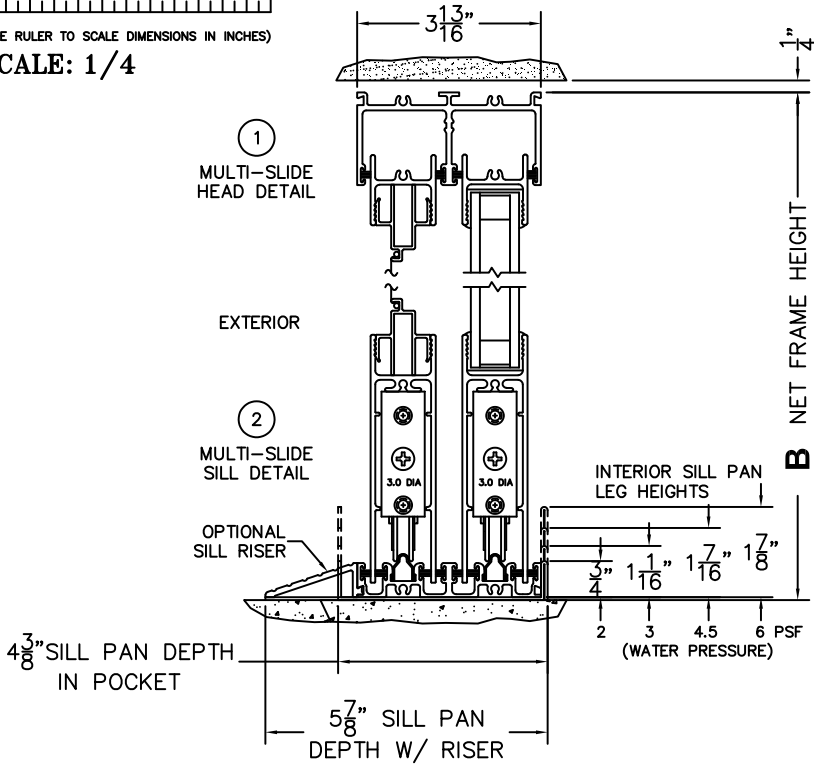

CALCULATED VALUES (FLEETWOOD SUPPLIED)

C(POCKET WIDTH)

D(NET FRAME WIDTH)

NOTES:

(USE RULER TO SCALE DIMENSIONS IN INCHES)

SCALE: 1/4

*CAUTION: WHEN CONSTRUCTING POCKET NOTE THAT DAYLIGHT WIDTH DOES NOT INCLUDE 1" SET BACK FOR POST INTERLOCKER.