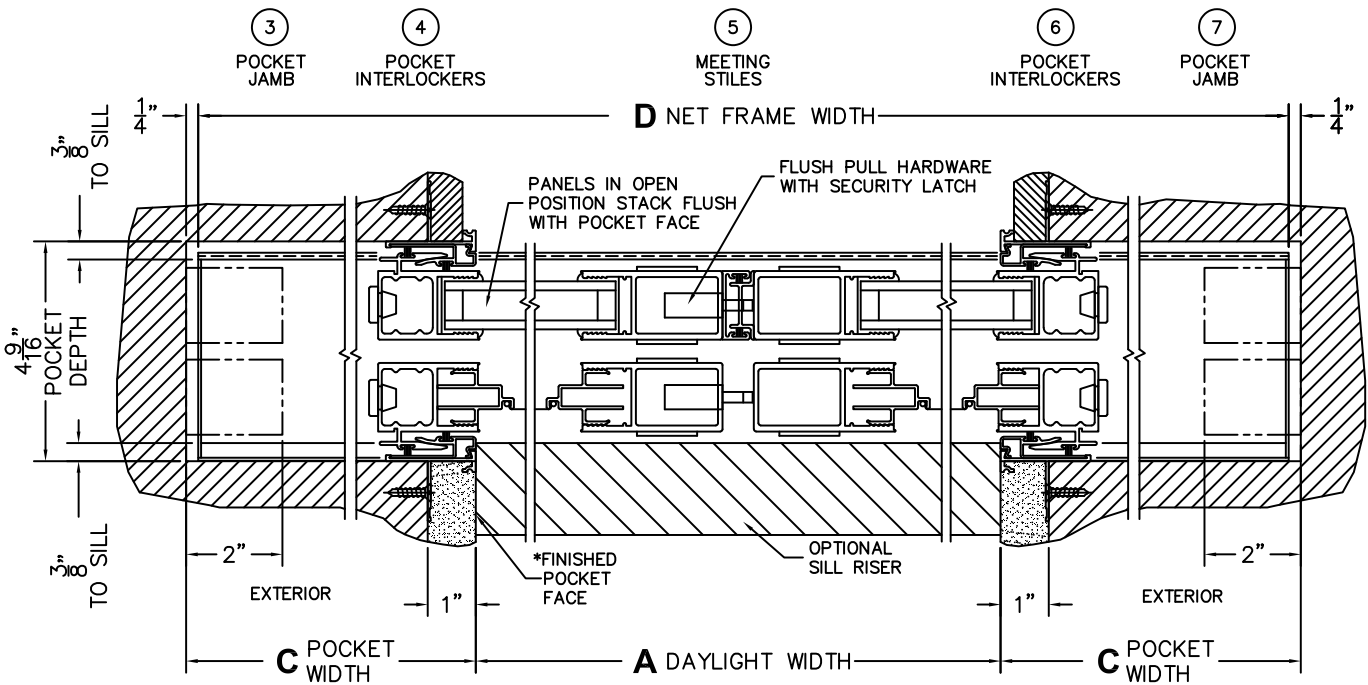

CALCULATED VALUES (FLEETWOOD SUPPLIED)

C(POCKET WIDTH)

D(NET FRAME WIDTH)

NOTES:

(USE RULER TO SCALE DIMENSIONS IN INCHES)

SCALE: 1/4

*CAUTION: WHEN CONSTRUCTING POCKET NOTE THAT DAYLIGHT WIDTH DOES NOT INCLUDE 1" SET BACK FOR POST INTERLOCKER.