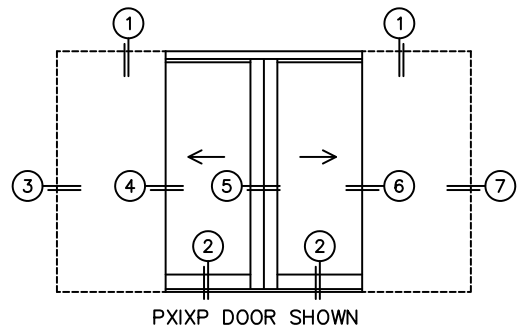

FLEETWOOD
WINDOWS & DOORS
FleetwoodUSA.com

NORWOOD 3070EX M/S
PXIXP STANDARD CONFIGURATION
WITH SCREENS

ORDER NO.:

ITEM NO.:

REQUIRED DEALER INFO.

A(DAYLIGHT WIDTH)

B(NET FRAME HEIGHT)

SILL PAN HEIGHT (INTERIOR LEG)
(3/4", 1-1/16", 1-7/16" OR 1-7/8")

CALCULATED VALUES (FLEETWOOD SUPPLIED)

C(POCKET WIDTH)

D(NET FRAME WIDTH)

NOTES:

(USE RULER TO SCALE DIMENSIONS IN INCHES)

SCALE: 1/4

*CAUTION: WHEN CONSTRUCTING POCKET NOTE THAT DAYLIGHT WIDTH DOES NOT INCLUDE 1" SET BACK FOR POST INTERLOCKER.