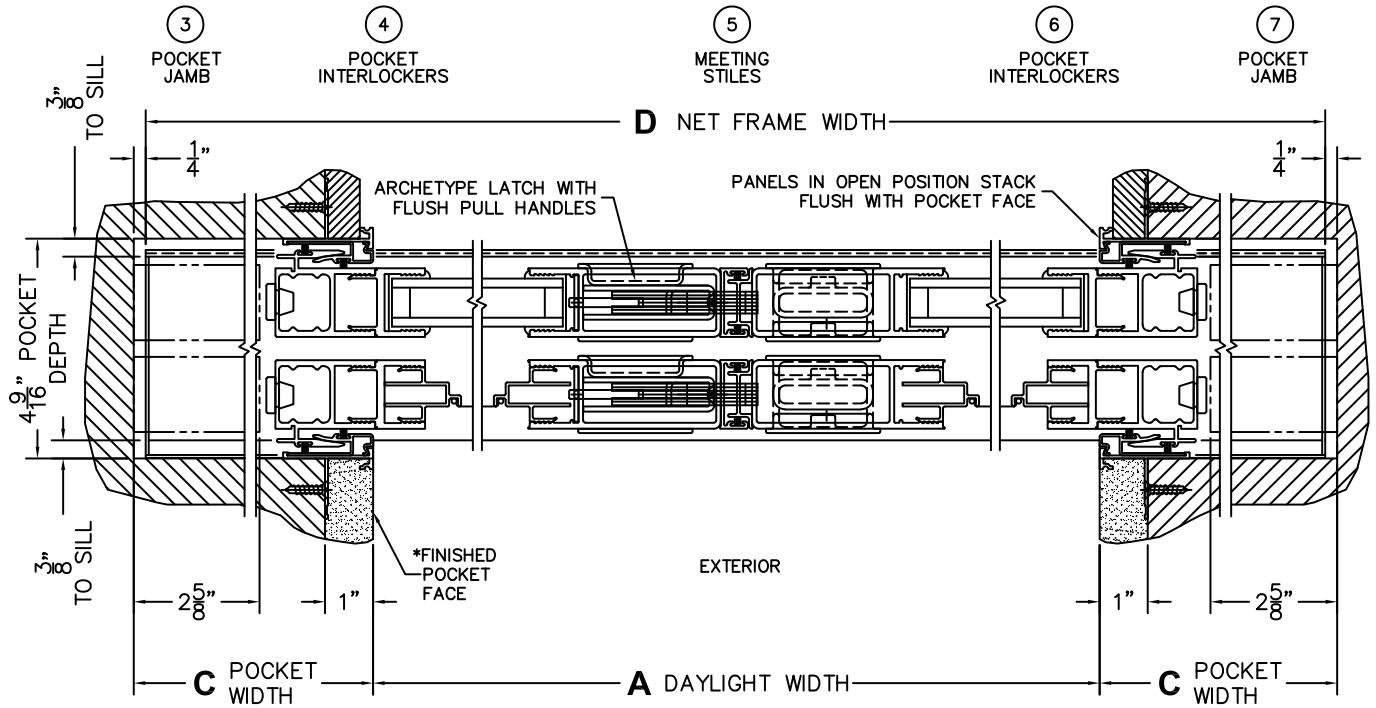

CALCULATED VALUES (FLEETWOOD SUPPLIED)

C(POCKET WIDTH)

D(NET FRAME WIDTH)

NOTES:

(USE RULER TO SCALE DIMENSIONS IN INCHES)

SCALE: 1/4

*CAUTION: WHEN CONSTRUCTING POCKET NOTE THAT DAYLIGHT WIDTH DOES NOT INCLUDE 1" SET BACK FOR POST INTERLOCKER.