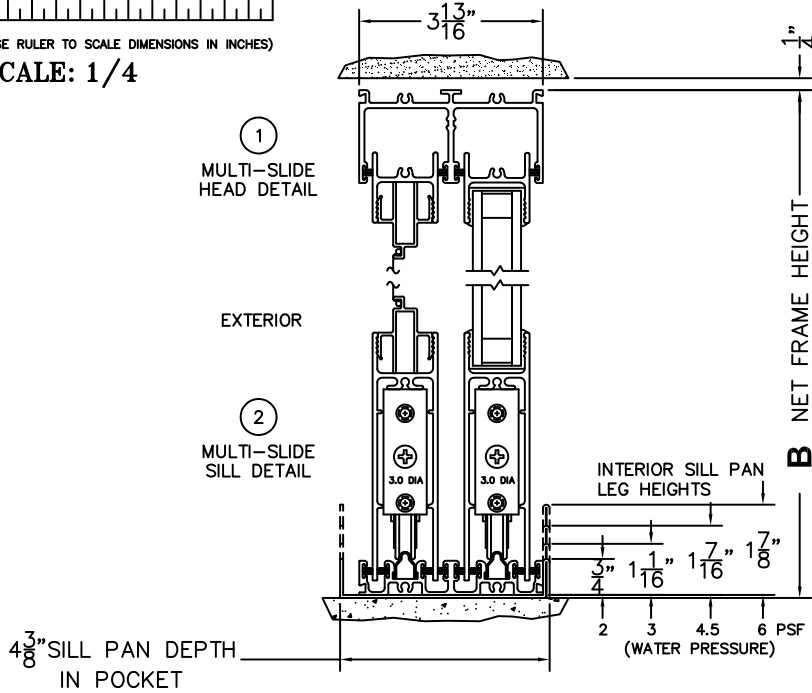

CALCULATED VALUES (FLEETWOOD SUPPLIED)

C(POCKET WIDTH)

D(NET FRAME WIDTH)

NOTES:

(USE RULER TO SCALE DIMENSIONS IN INCHES)

SCALE: 1/4

*CAUTION: WHEN CONSTRUCTING POCKET NOTE THAT DAYLIGHT WIDTH DOES NOT INCLUDE 1" SET BACK FOR POST INTERLOCKER.