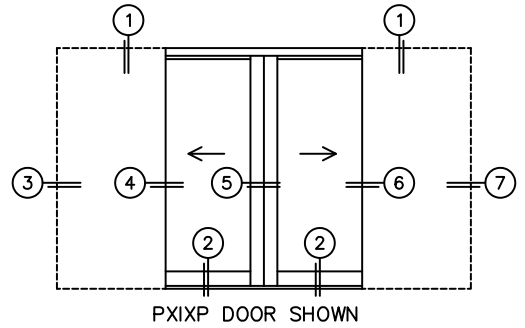

CALCULATED VALUES (FLEETWOOD SUPPLIED)

C(POCKET WIDTH)

D(NET FRAME WIDTH)

NOTES:

(USE RULER TO SCALE DIMENSIONS IN INCHES)

SCALE: 1/4

*CAUTION: WHEN CONSTRUCTING POCKET NOTE THAT DAYLIGHT WIDTH DOES NOT INCLUDE 1" SET BACK FOR POST INTERLOCKER.