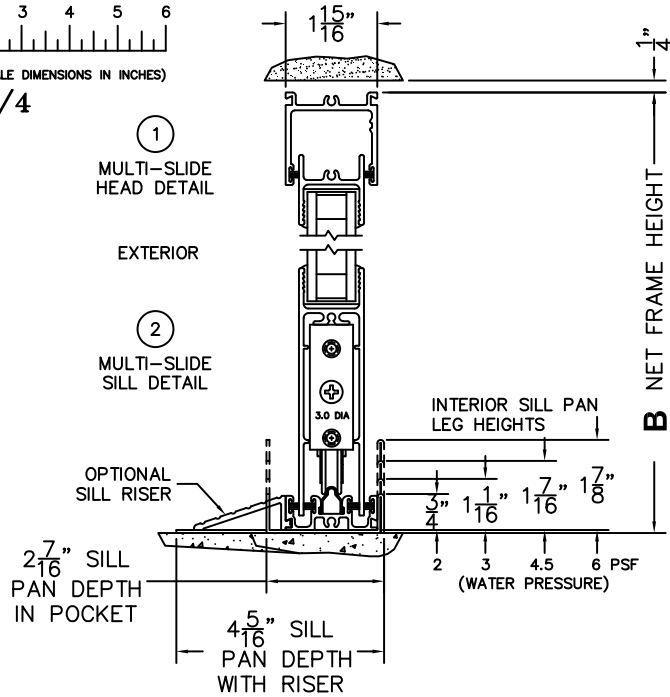

CALCULATED VALUES (FLEETWOOD SUPPLIED)

C (POCKET WIDTH)	
D (NET FRAME WIDTH)	

NOTES:

(USE RULER TO SCALE DIMENSIONS IN INCHES)

SCALE: 1/4

*CAUTION: WHEN CONSTRUCTING POCKET NOTE THAT DAYLIGHT WIDTH DOES NOT INCLUDE 1" SET BACK FOR POST INTERLOCKER.