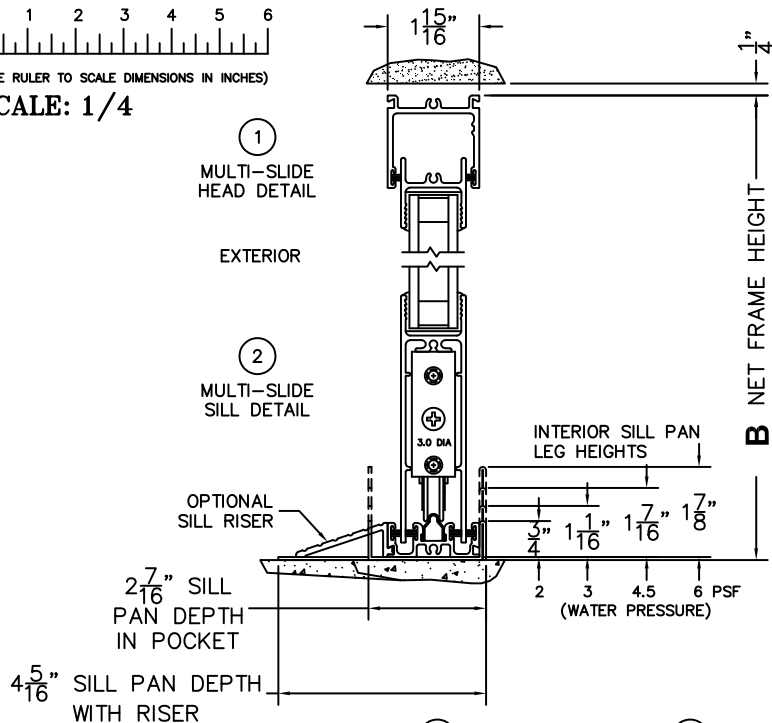

SILL PAN HEIGHT(INTERIOR LEG)
(3/4", 1-1/16", 1-7/16" OR 1-7/8")

CALCULATED VALUES (FLEETWOOD SUPPLIED)

C(POCKET WIDTH)

D(NET FRAME WIDTH)

NOTES:

(USE RULER TO SCALE DIMENSIONS IN INCHES)

SCALE: 1/4

*CAUTION: WHEN CONSTRUCTING POCKET NOTE THAT DAYLIGHT WIDTH DOES NOT INCLUDE 1" SET BACK FOR POST INTERLOCKER.