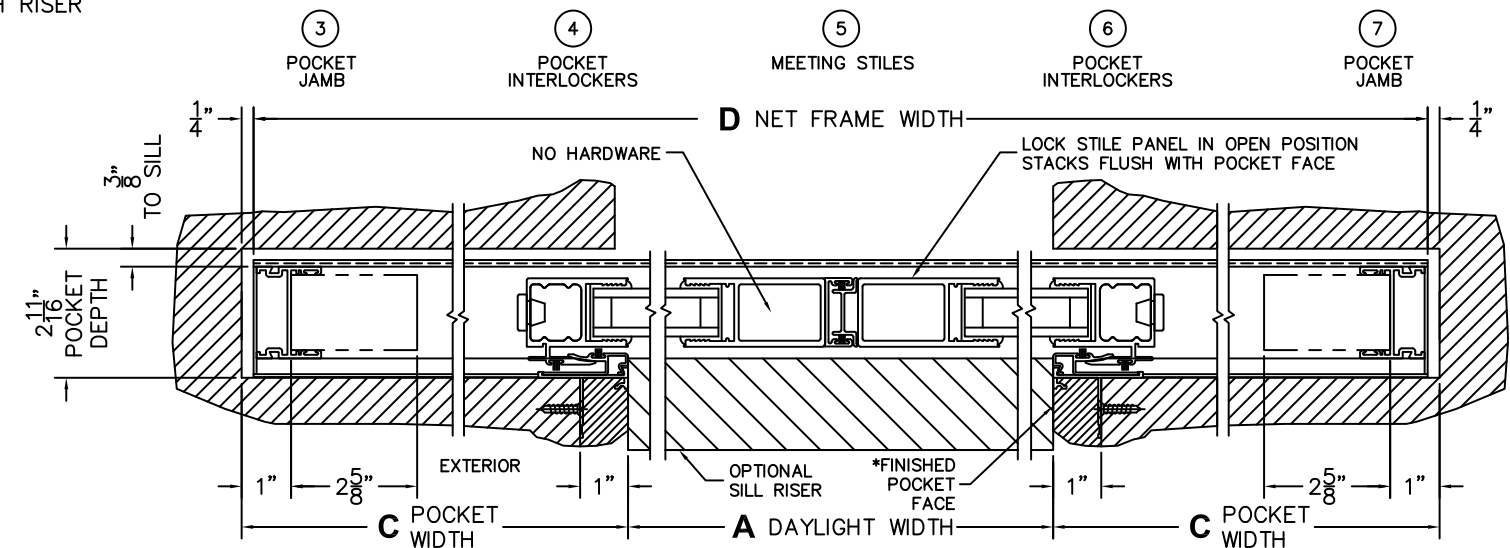

SILL PAN HEIGHT(INTERIOR LEG)
(3/4", 1-1/16", 1-7/16" OR 1-7/8")

CALCULATED VALUES (FLEETWOOD SUPPLIED)

C(POCKET WIDTH)

D(NET FRAME WIDTH)

NOTES:

(USE RULER TO SCALE DIMENSIONS IN INCHES)

SCALE: 1/4

*CAUTION: WHEN CONSTRUCTING POCKET NOTE THAT DAYLIGHT WIDTH DOES NOT INCLUDE 1" SET BACK FOR POST INTERLOCKER.