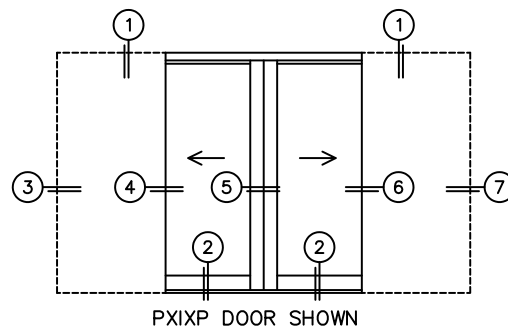

SILL PAN HEIGHT(INTERIOR LEG)
(3/4", 1-1/16", 1-7/16" OR 1-7/8")

CALCULATED VALUES (FLEETWOOD SUPPLIED)

C(POCKET WIDTH)

D(NET FRAME WIDTH)

NOTES:

(USE RULER TO SCALE DIMENSIONS IN INCHES)

SCALE: 1/4

*CAUTION: WHEN CONSTRUCTING POCKET NOTE THAT DAYLIGHT WIDTH DOES NOT INCLUDE 1" SET BACK FOR POST INTERLOCKER.